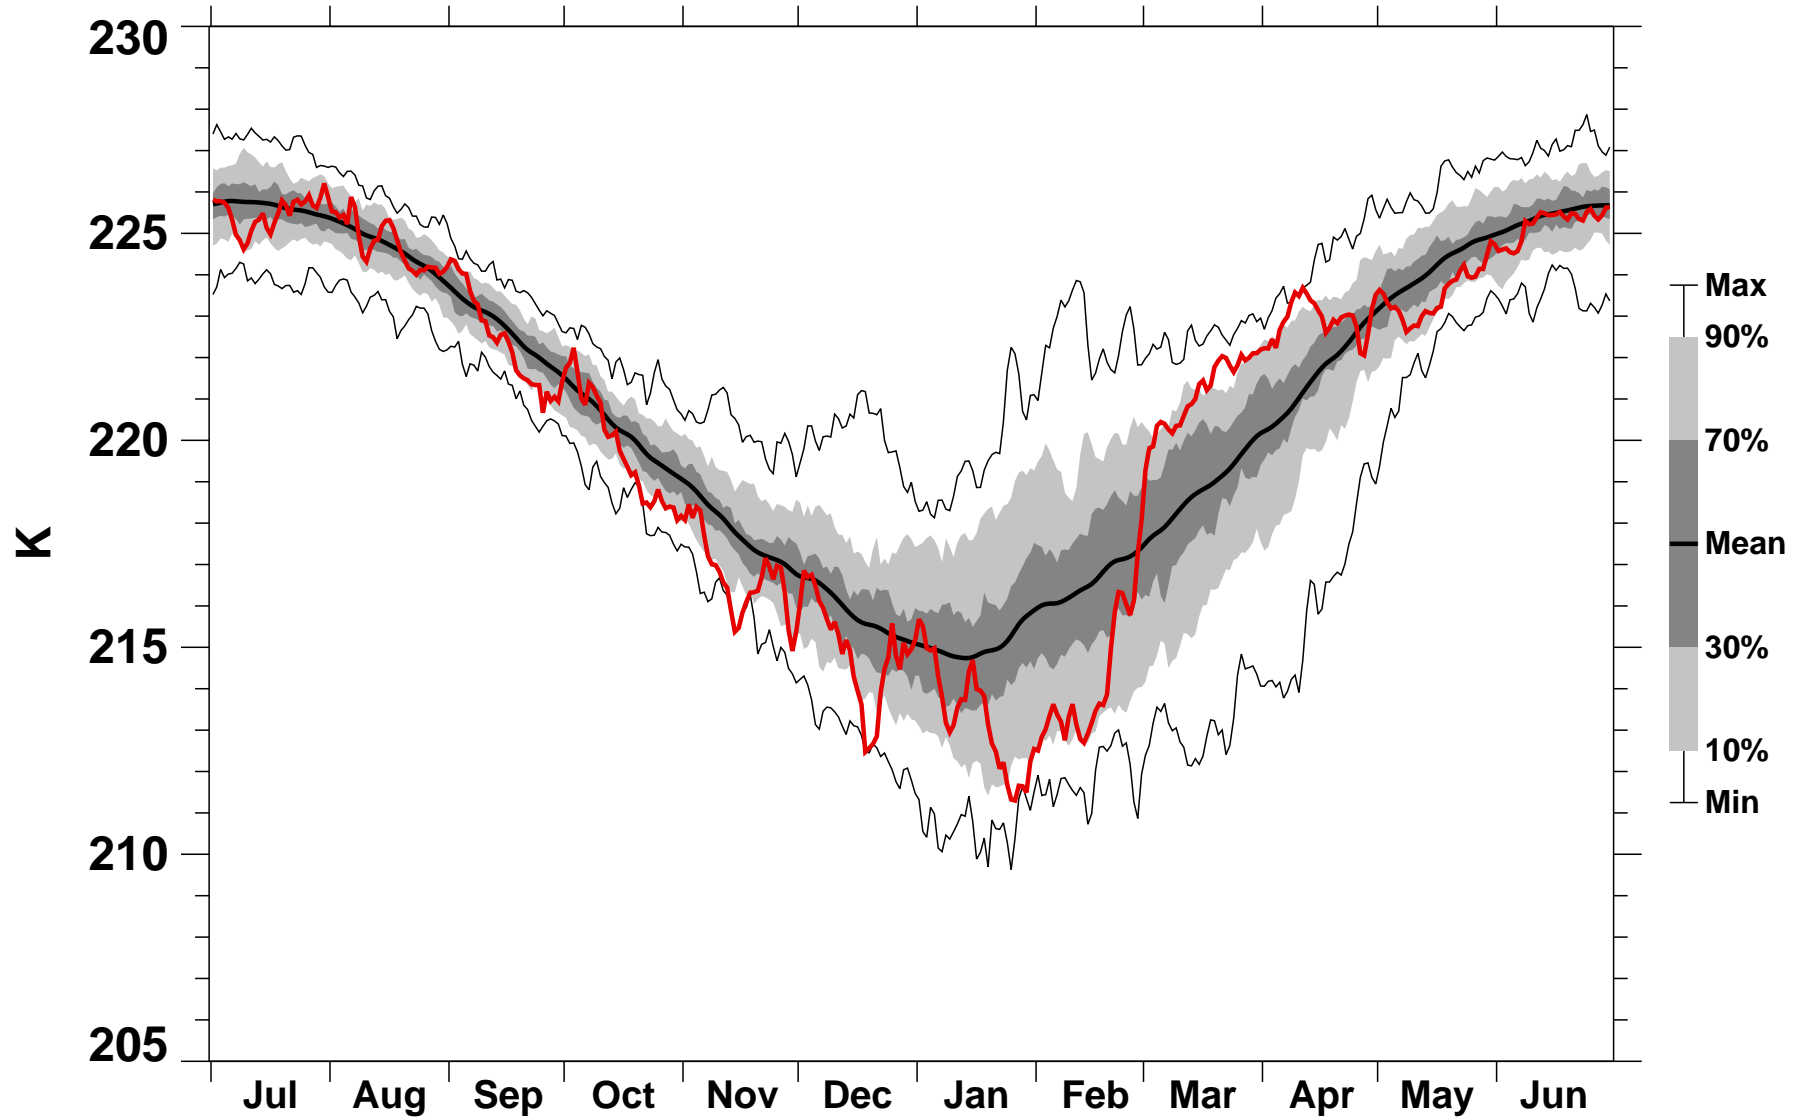

55-75°N Zonal Mean Temperature 150 hPa MERRA2

1978/1979–2022/2023

1983/1984