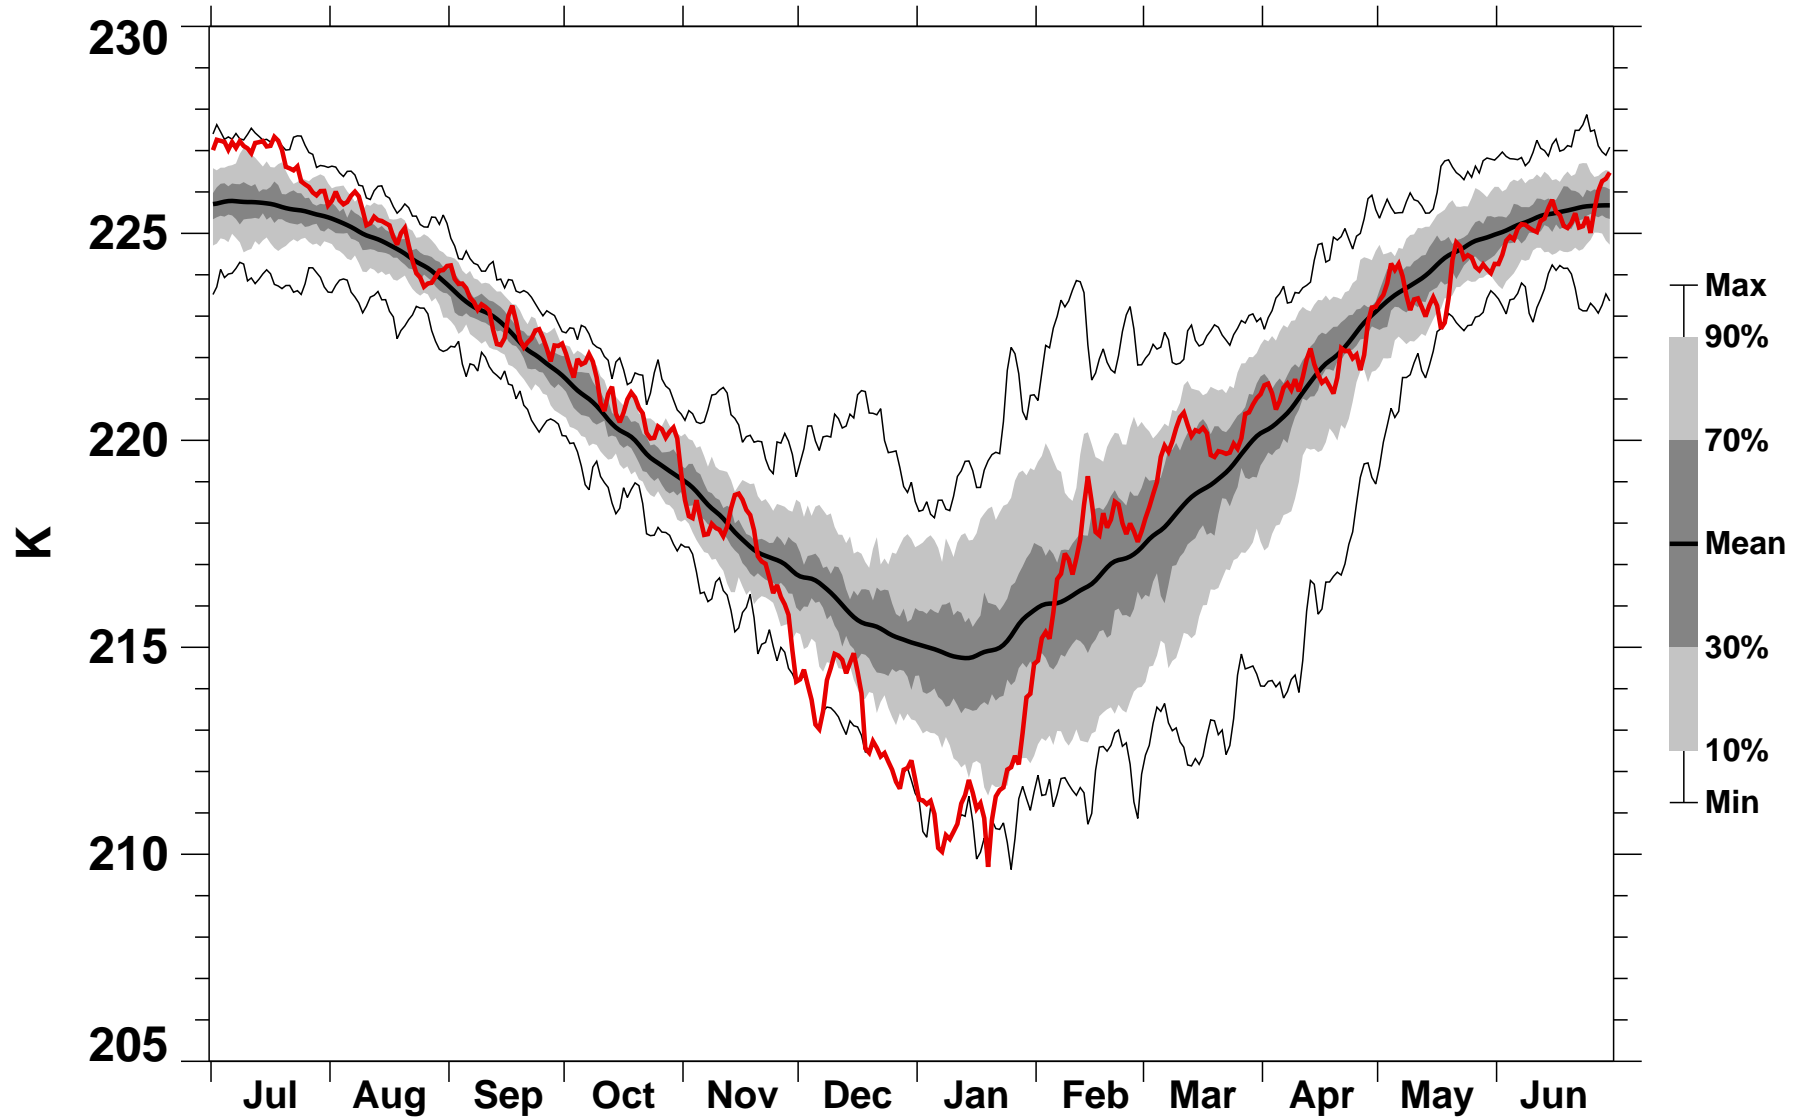

55-75°N Zonal Mean Temperature 150 hPa MERRA2

1978/1979–2022/2023

1980/1981