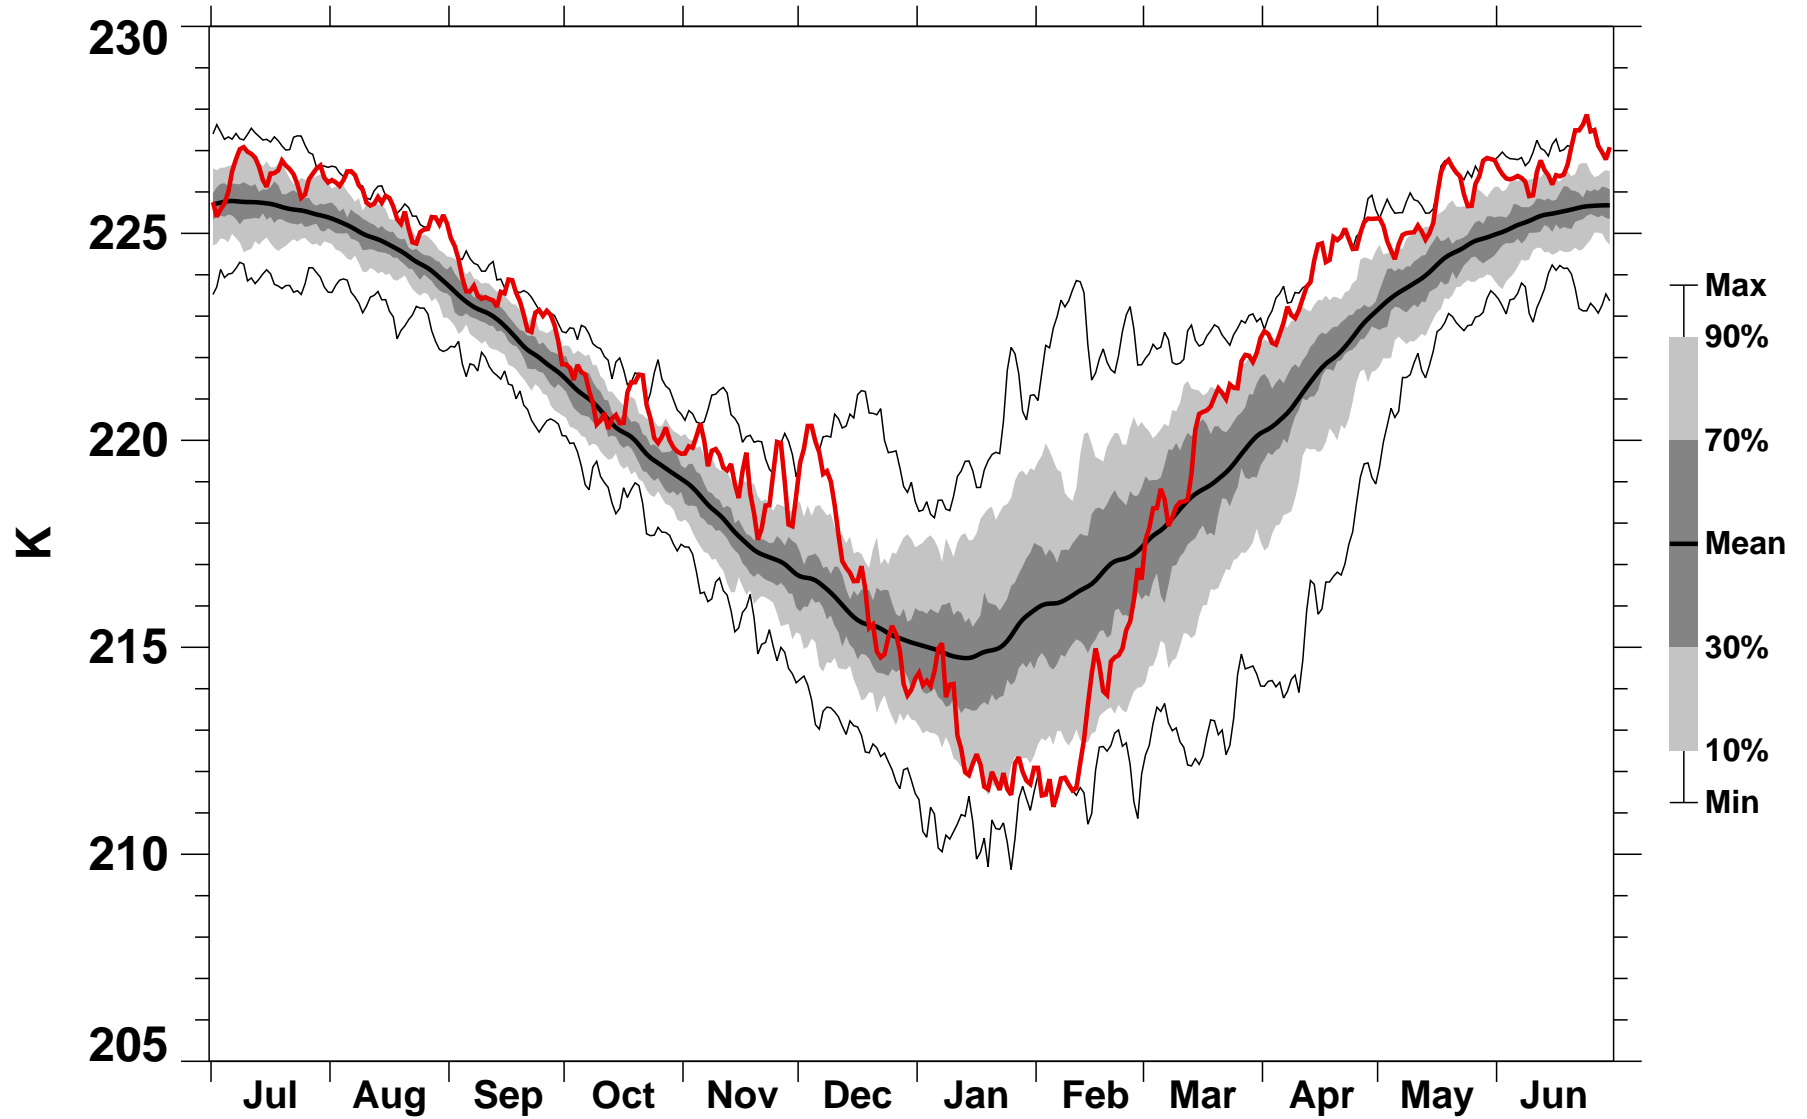

55-75°N Zonal Mean Temperature 150 hPa MERRA2

1978/1979-2022/2023

1979/1980