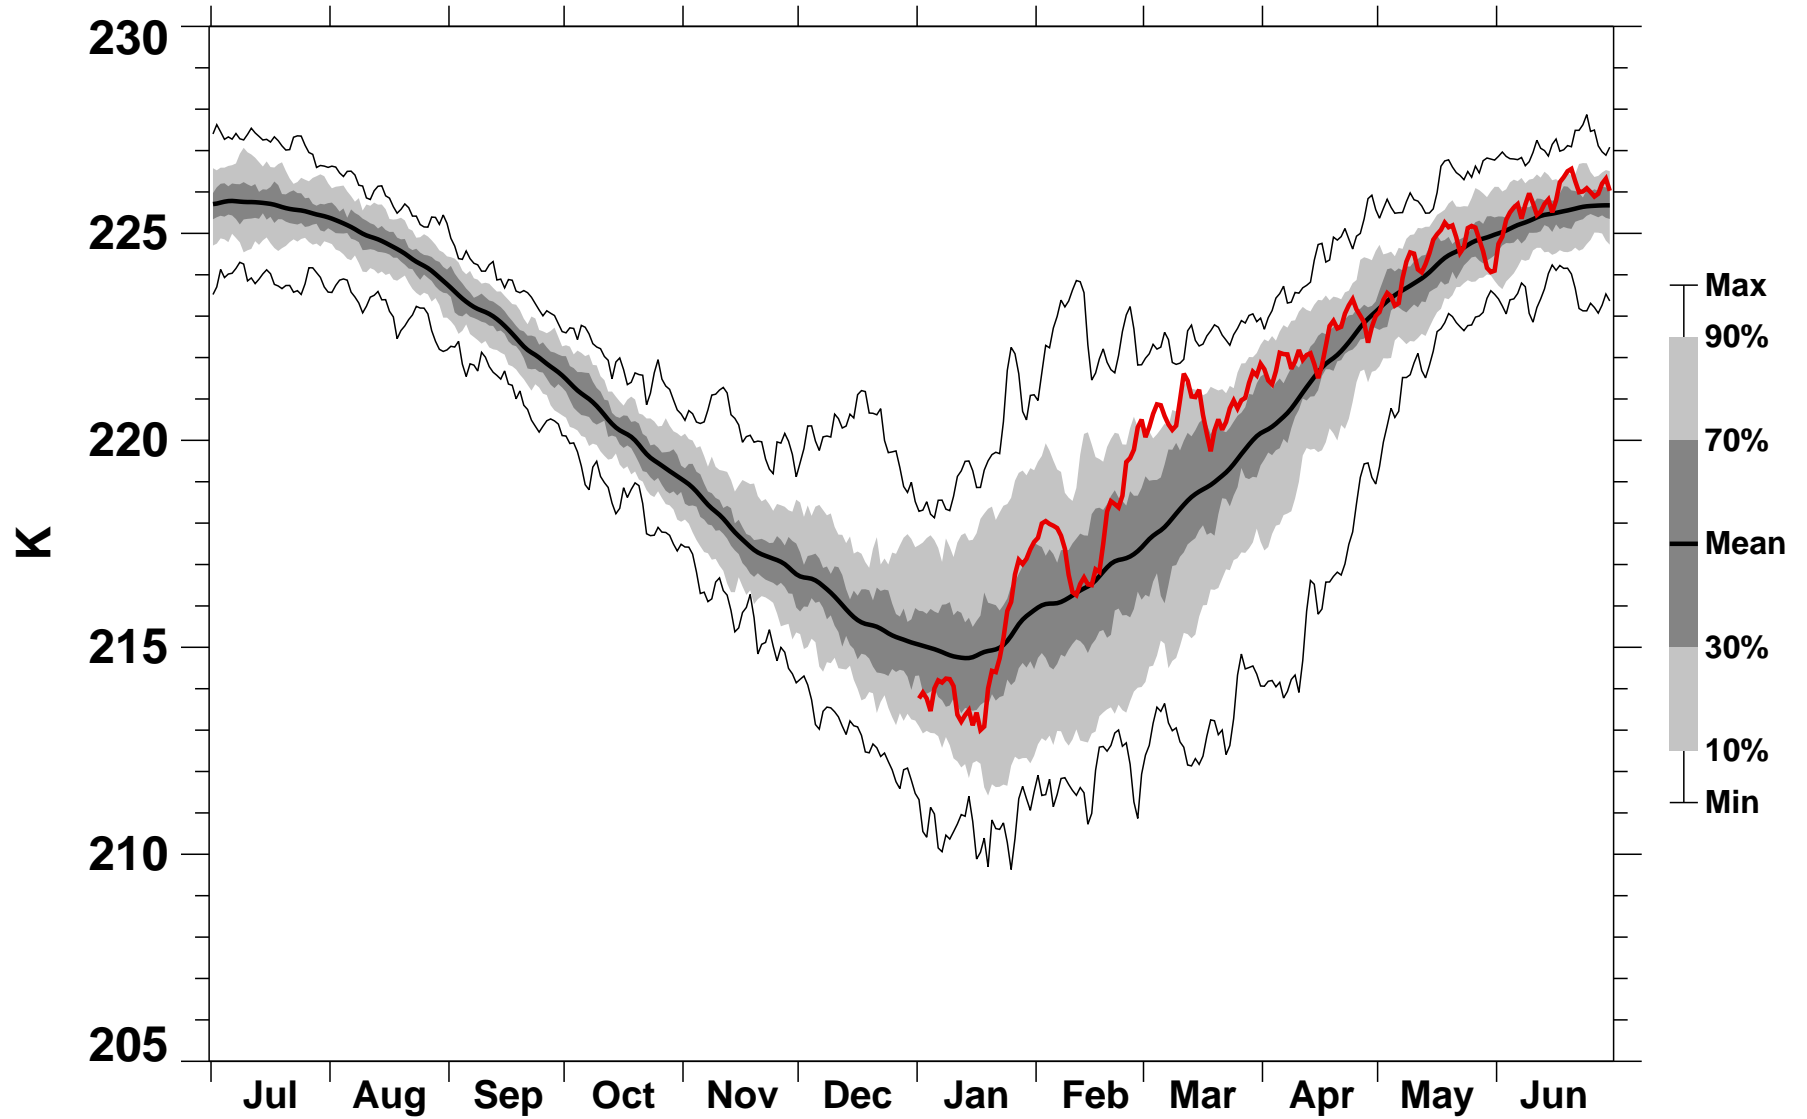

55-75°N Zonal Mean Temperature 150 hPa MERRA2

1978/1979–2022/2023

1978/1979