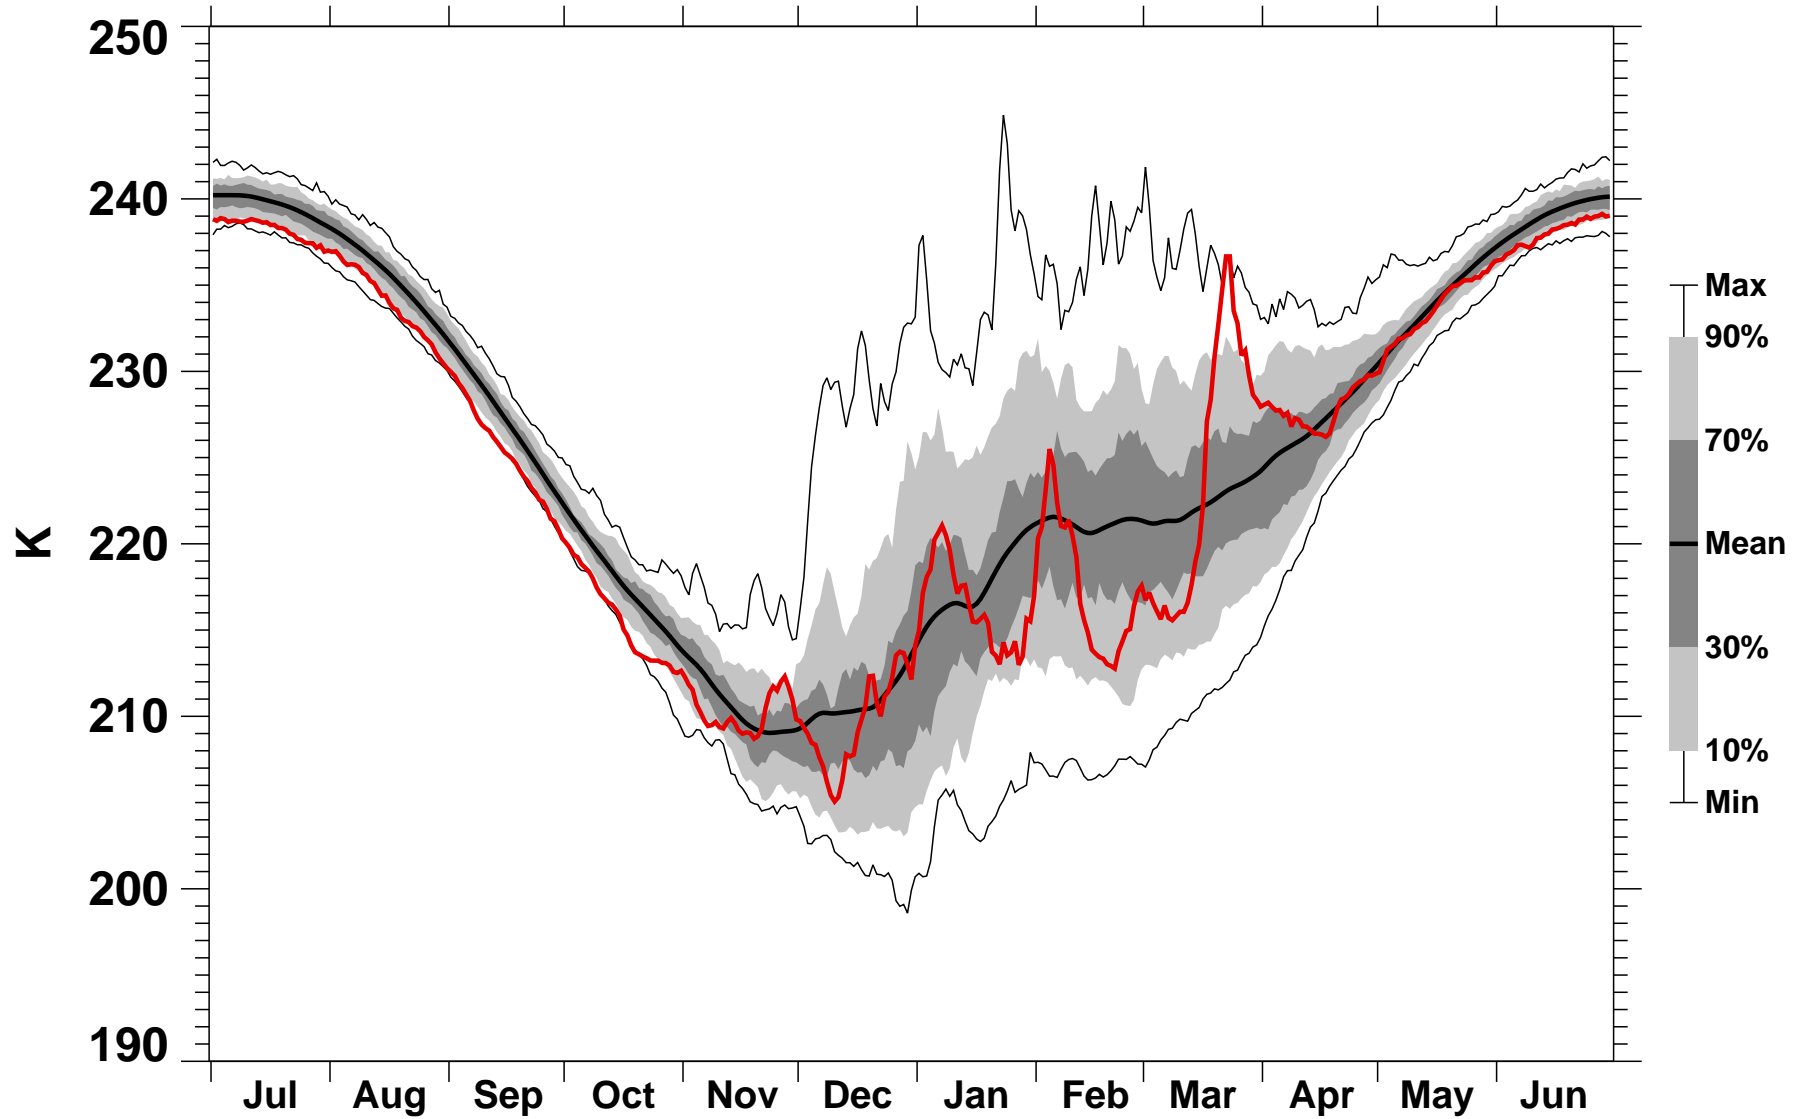

55-75°N Zonal Mean Temperature 10 hPa MERRA2

1978/1979–2022/2023

2019/2020