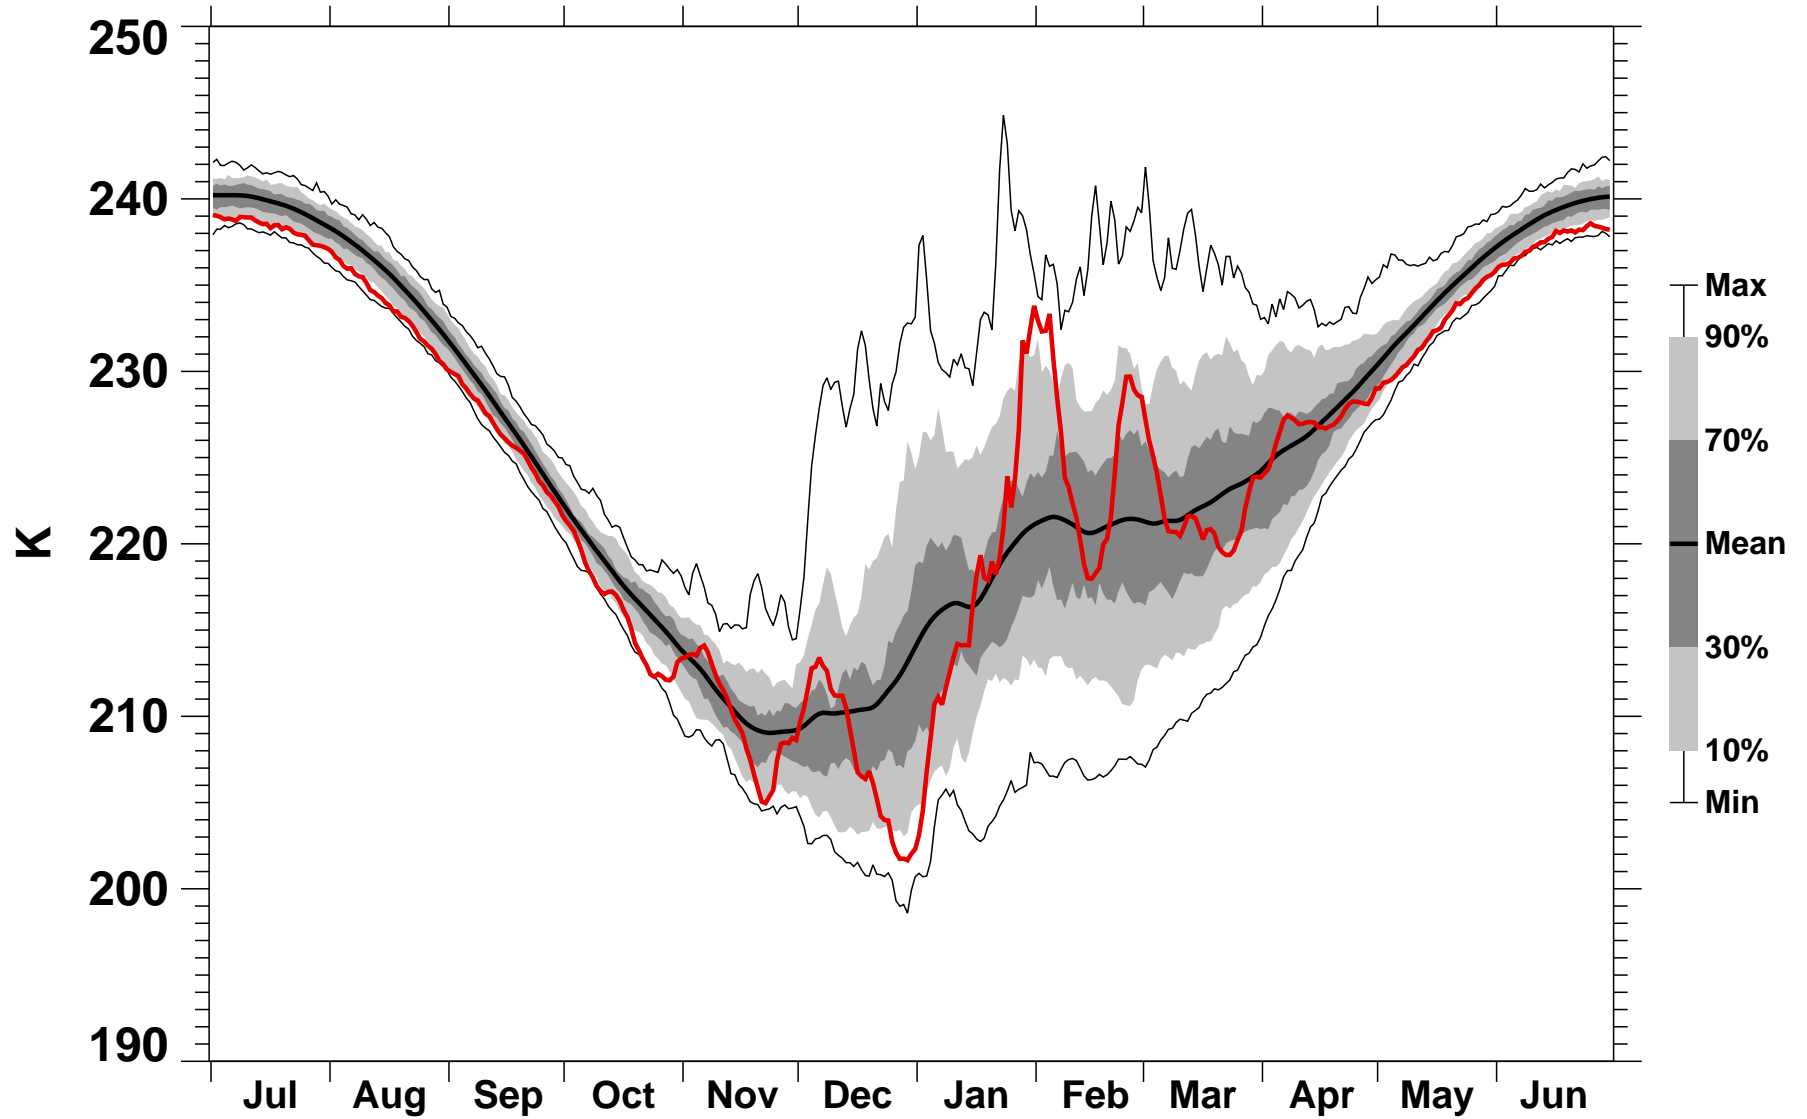

# 55-75°N Zonal Mean Temperature 10 hPa MERRA2

1978/1979–2022/2023

2016/2017