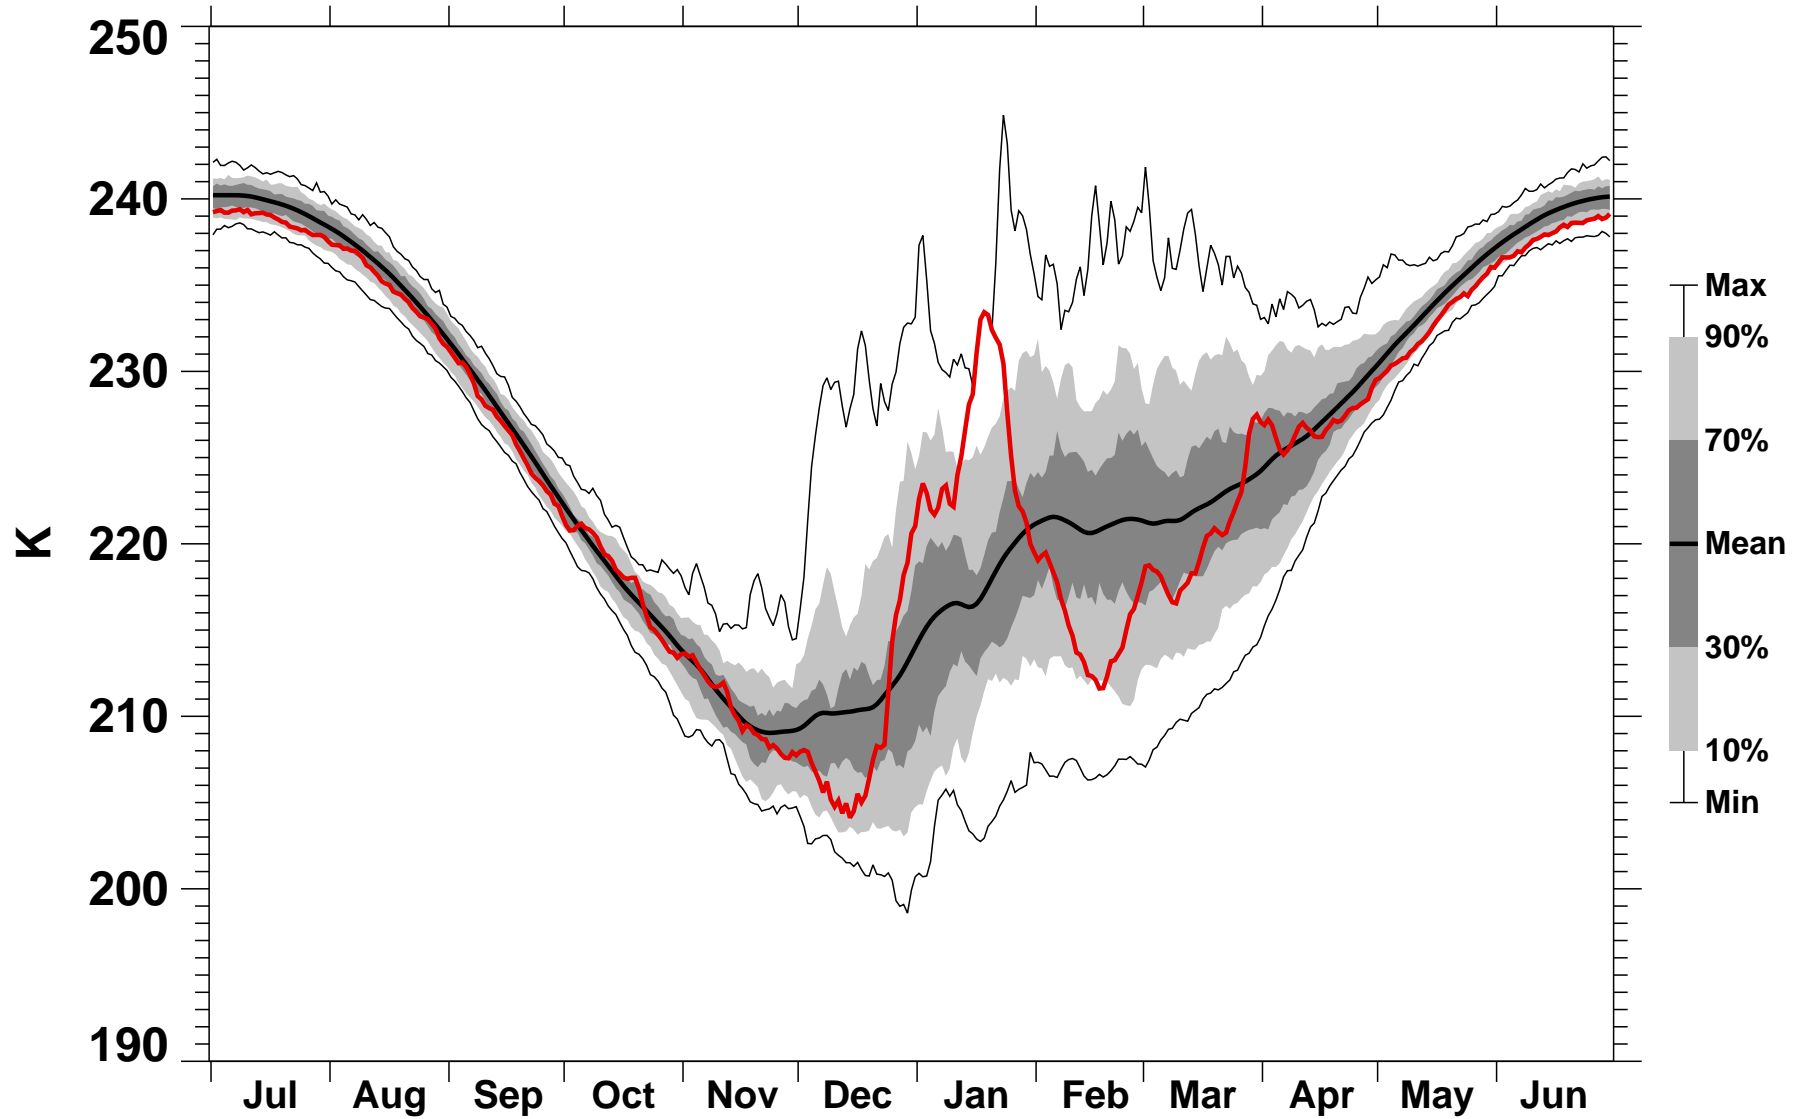

55-75°N Zonal Mean Temperature 10 hPa MERRA2

1978/1979–2022/2023

2011/2012