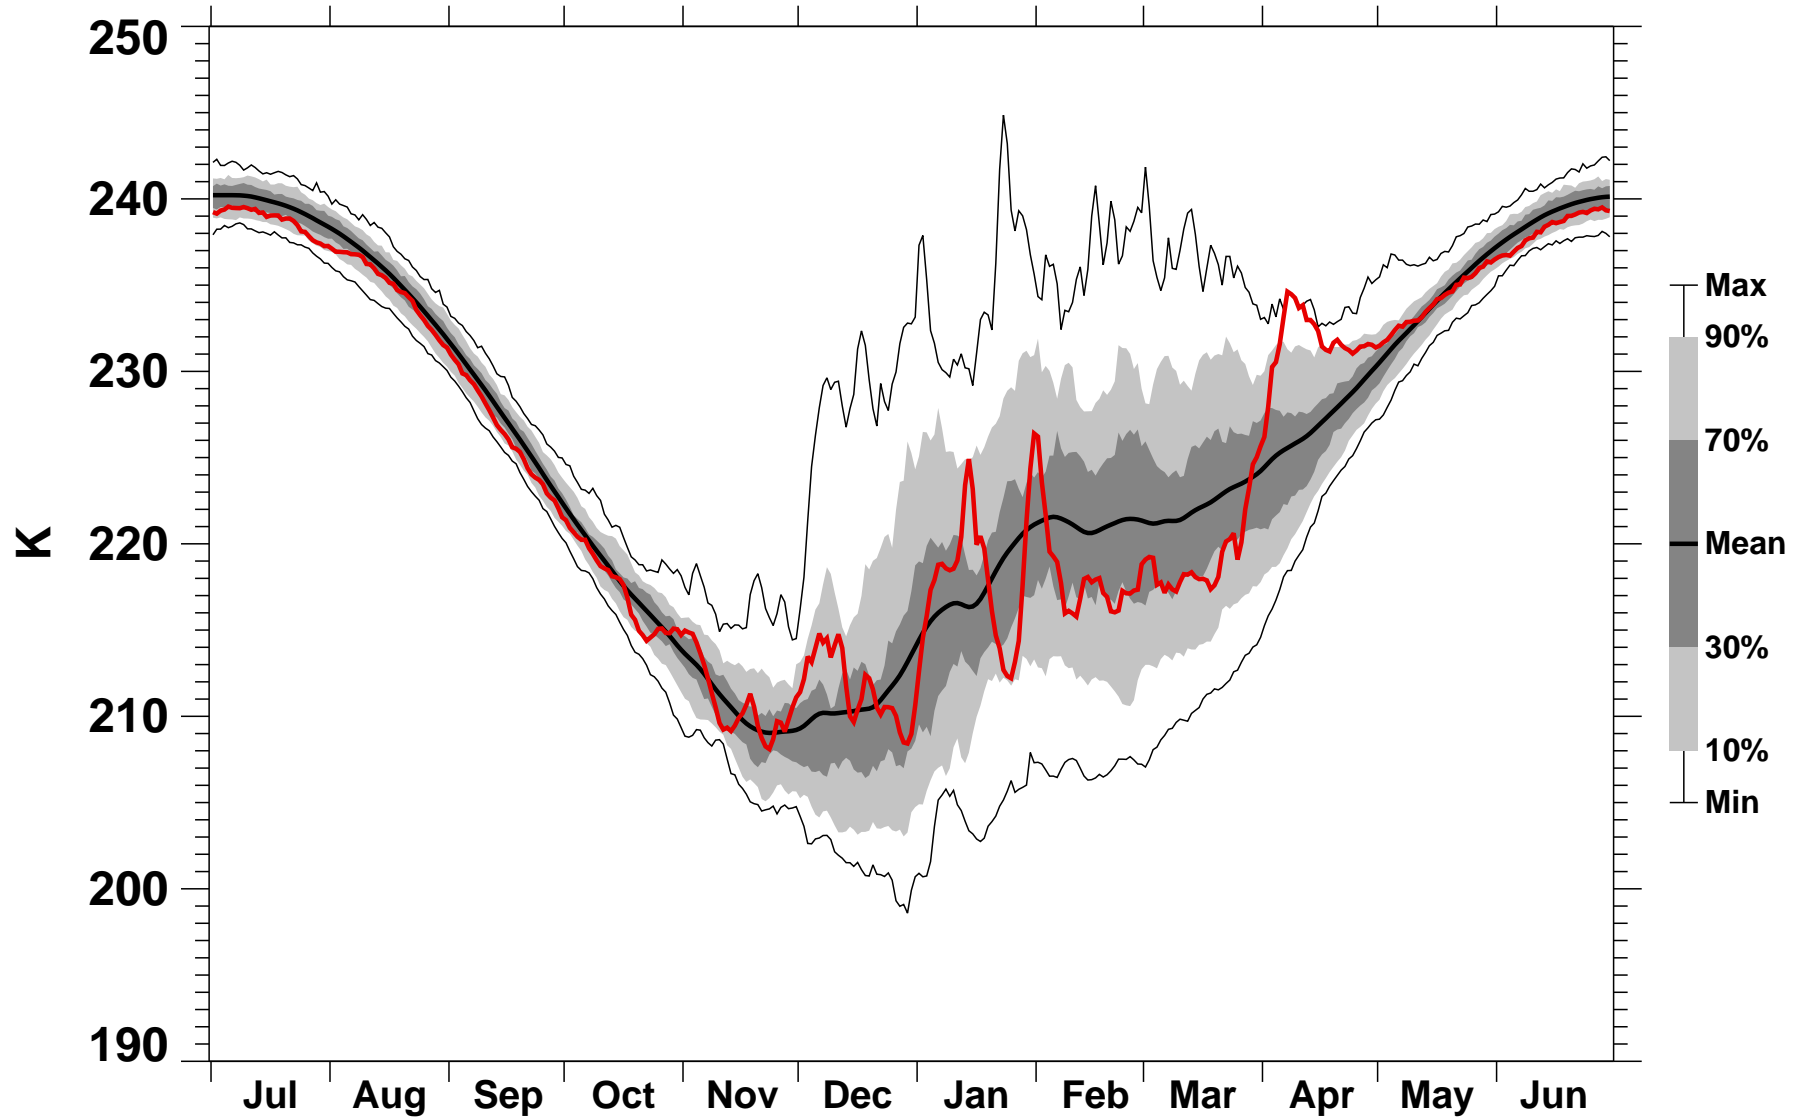

55-75°N Zonal Mean Temperature 10 hPa MERRA2

1978/1979-2022/2023

2010/2011