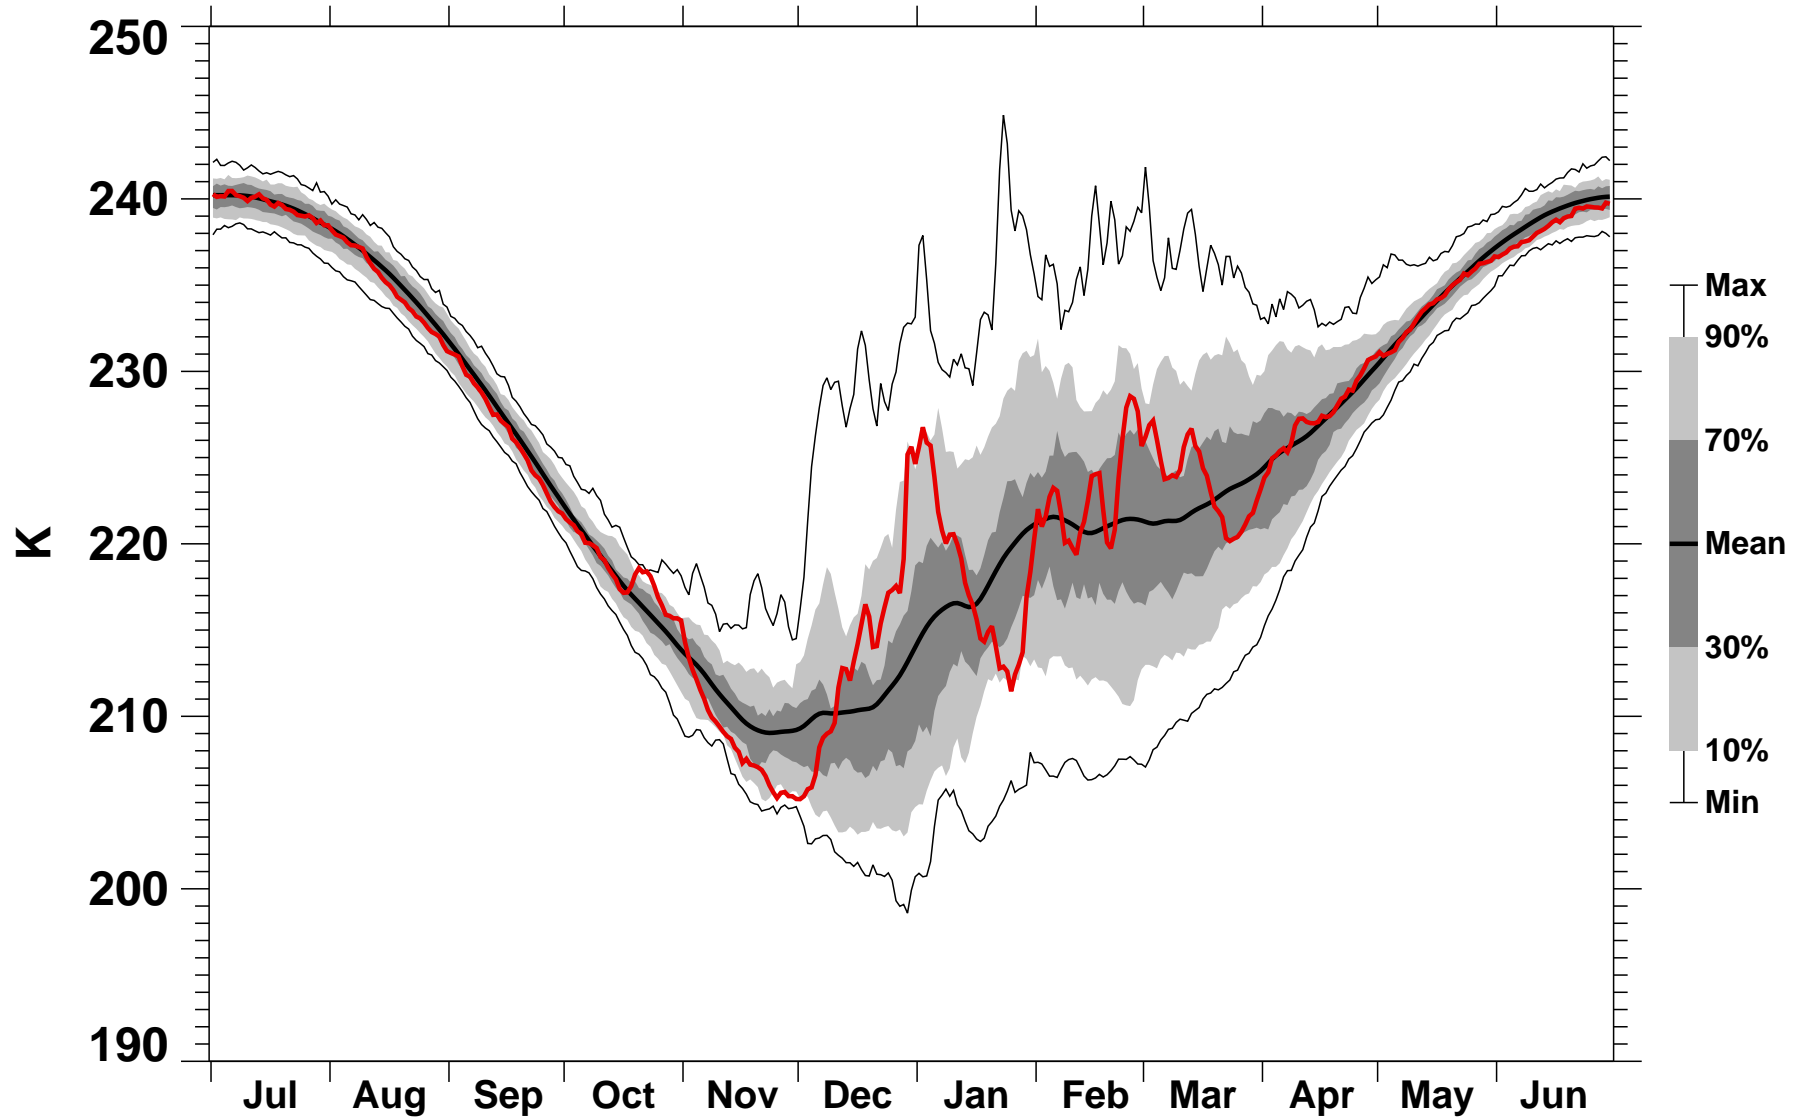

# 55-75°N Zonal Mean Temperature 10 hPa MERRA2

1978/1979–2022/2023

2006/2007