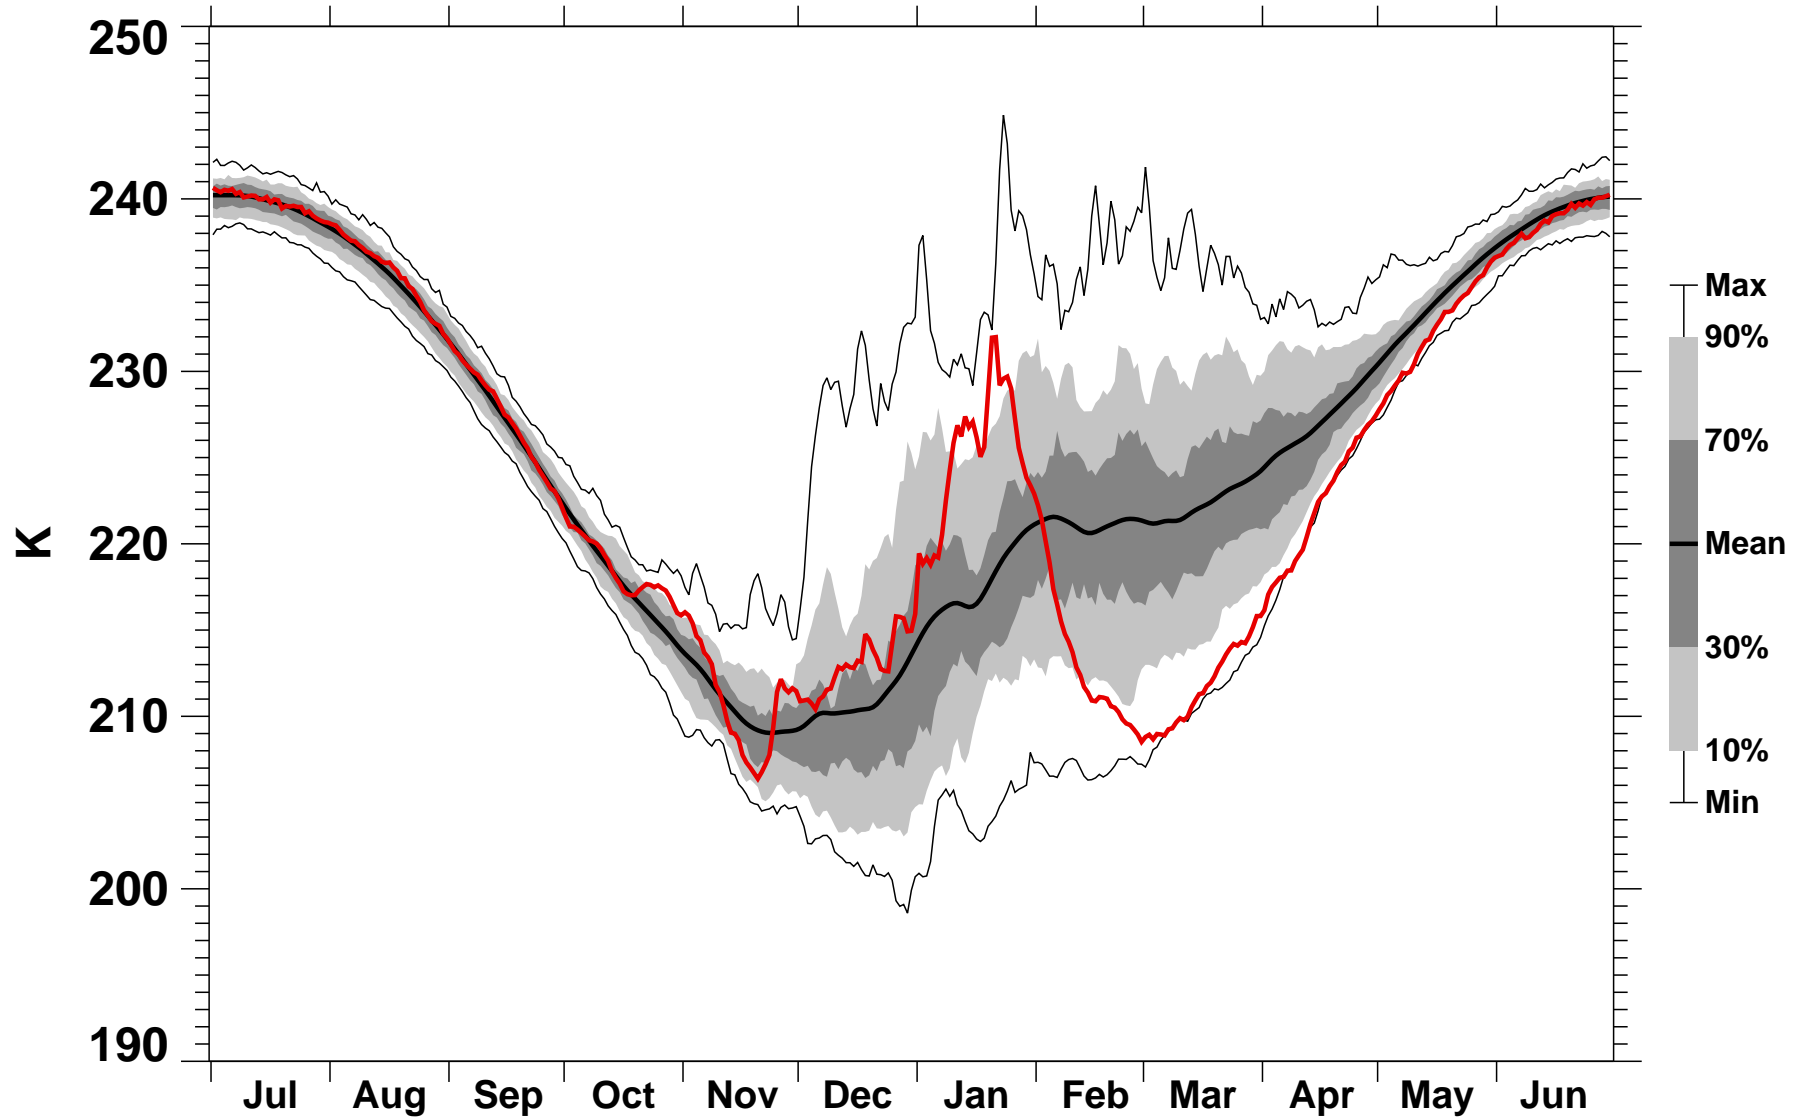

55-75°N Zonal Mean Temperature 10 hPa MERRA2

1978/1979–2022/2023

2005/2006