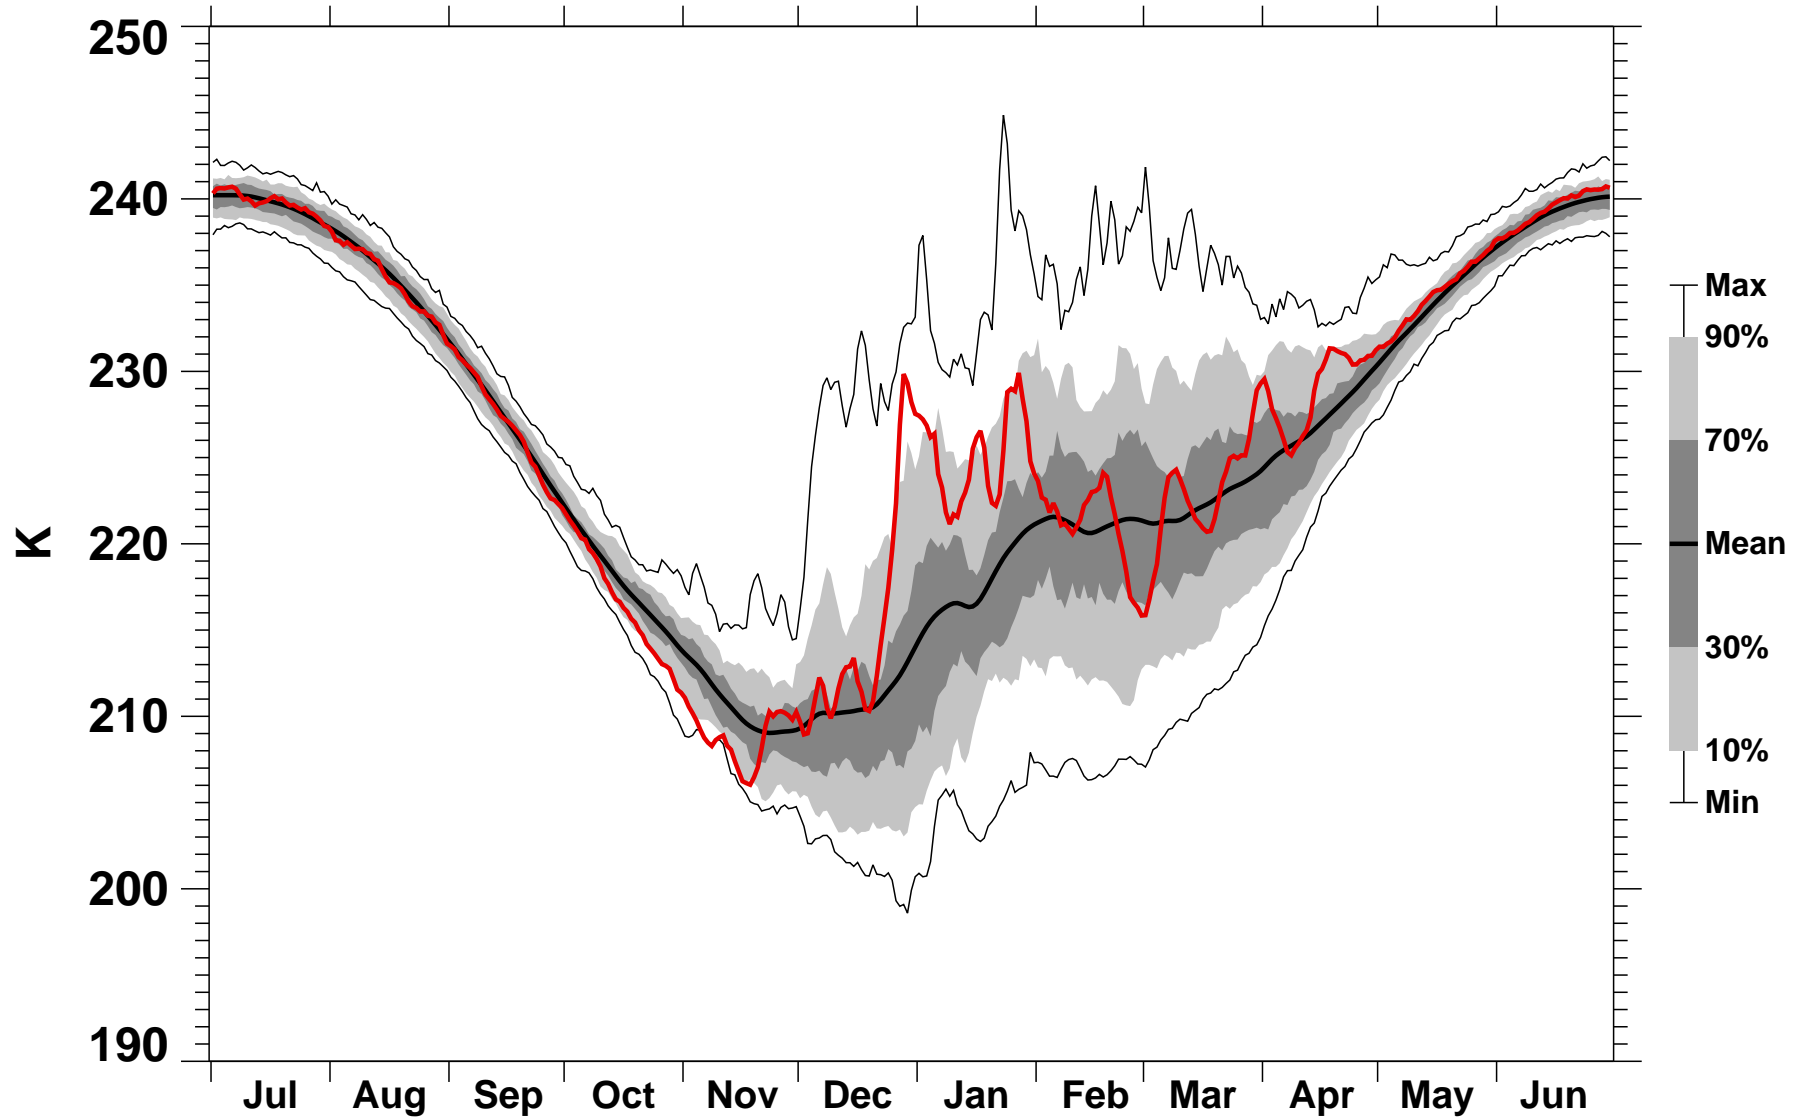

55-75°N Zonal Mean Temperature 10 hPa MERRA2

1978/1979–2022/2023

2002/2003