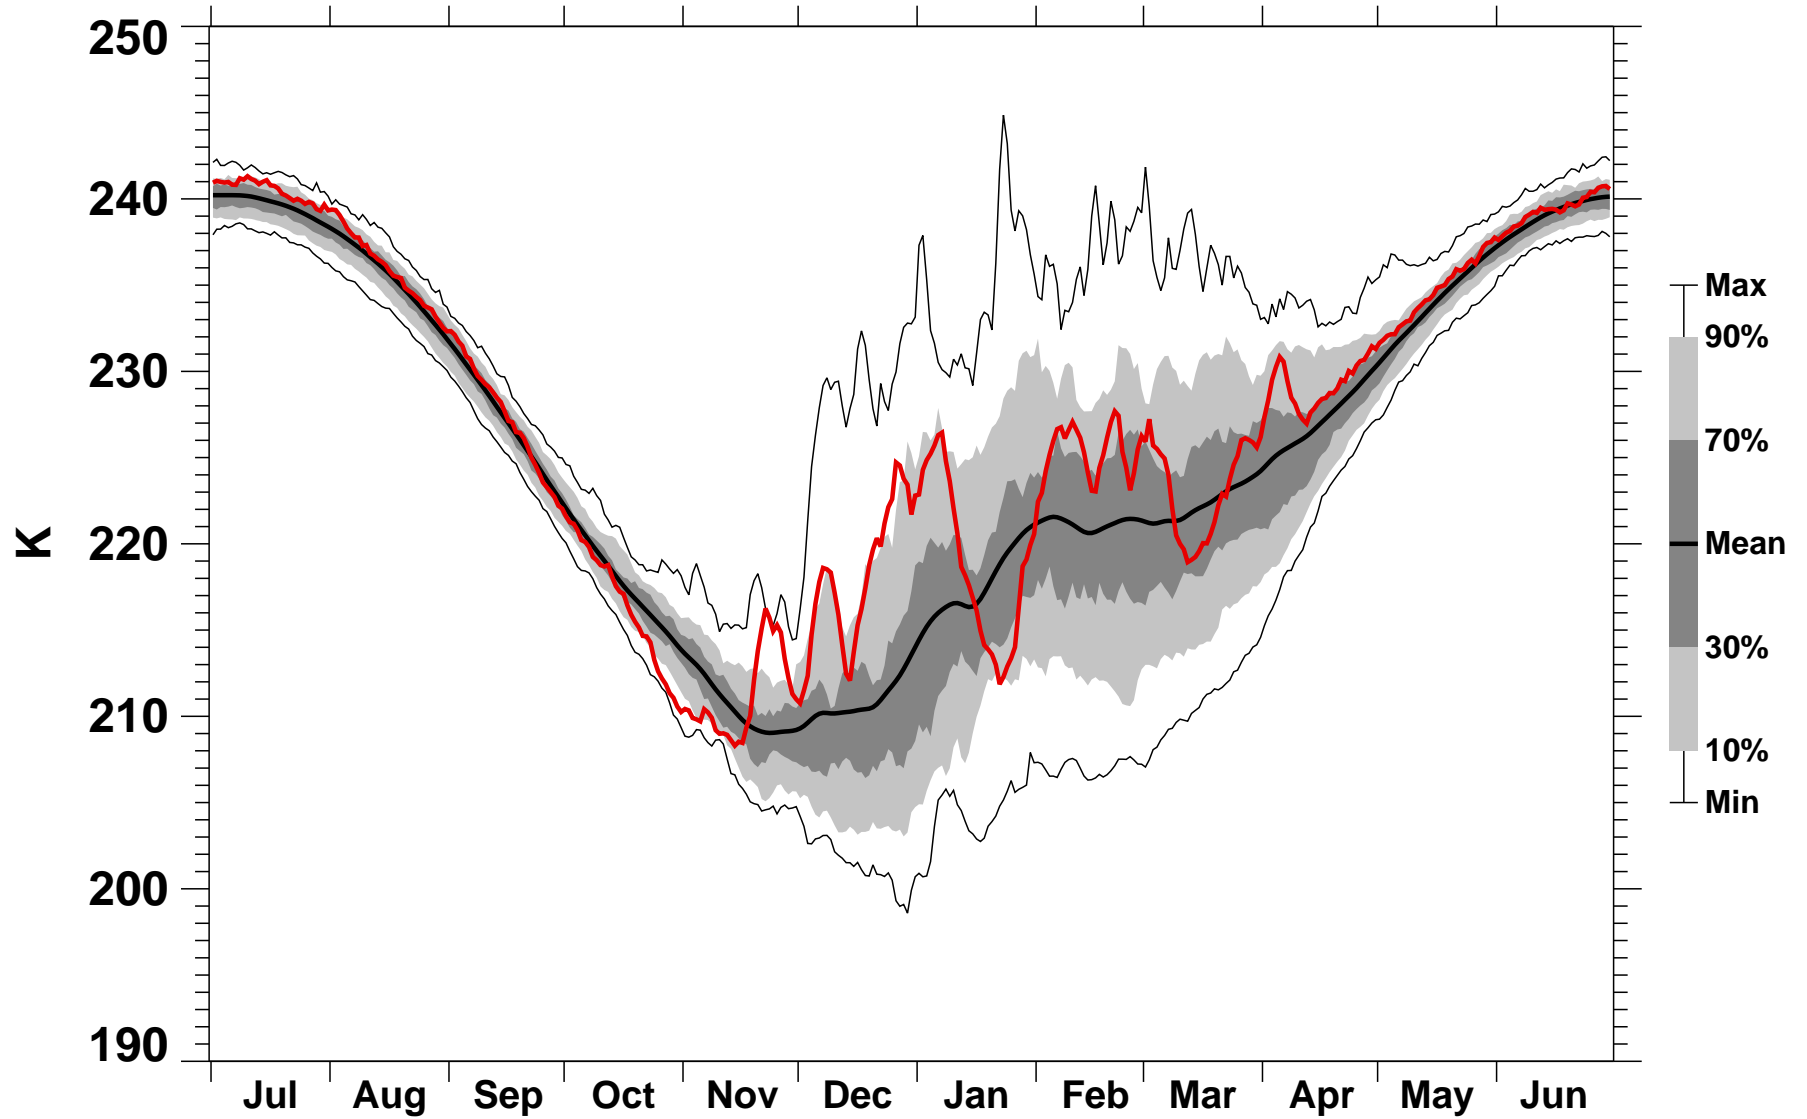

55-75°N Zonal Mean Temperature 10 hPa MERRA2

1978/1979–2022/2023

1997/1998