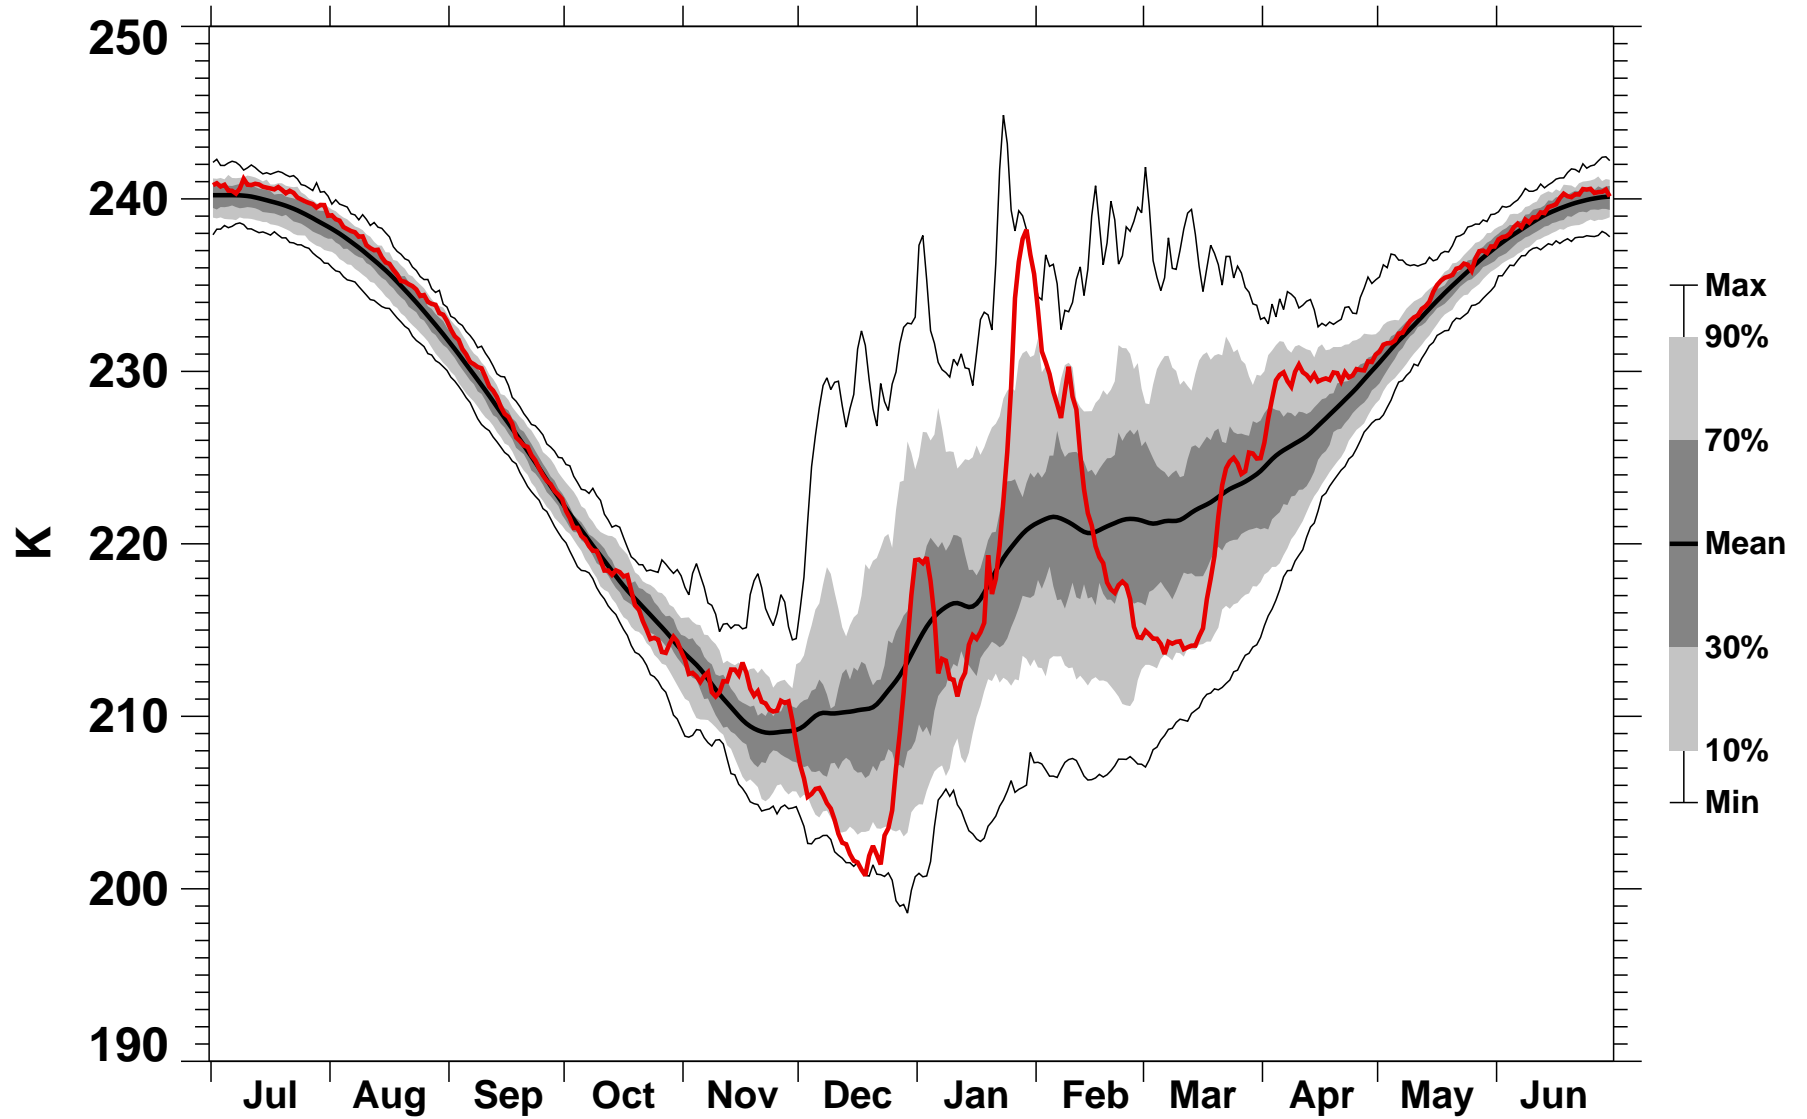

55-75°N Zonal Mean Temperature 10 hPa MERRA2

1978/1979–2022/2023

1994/1995