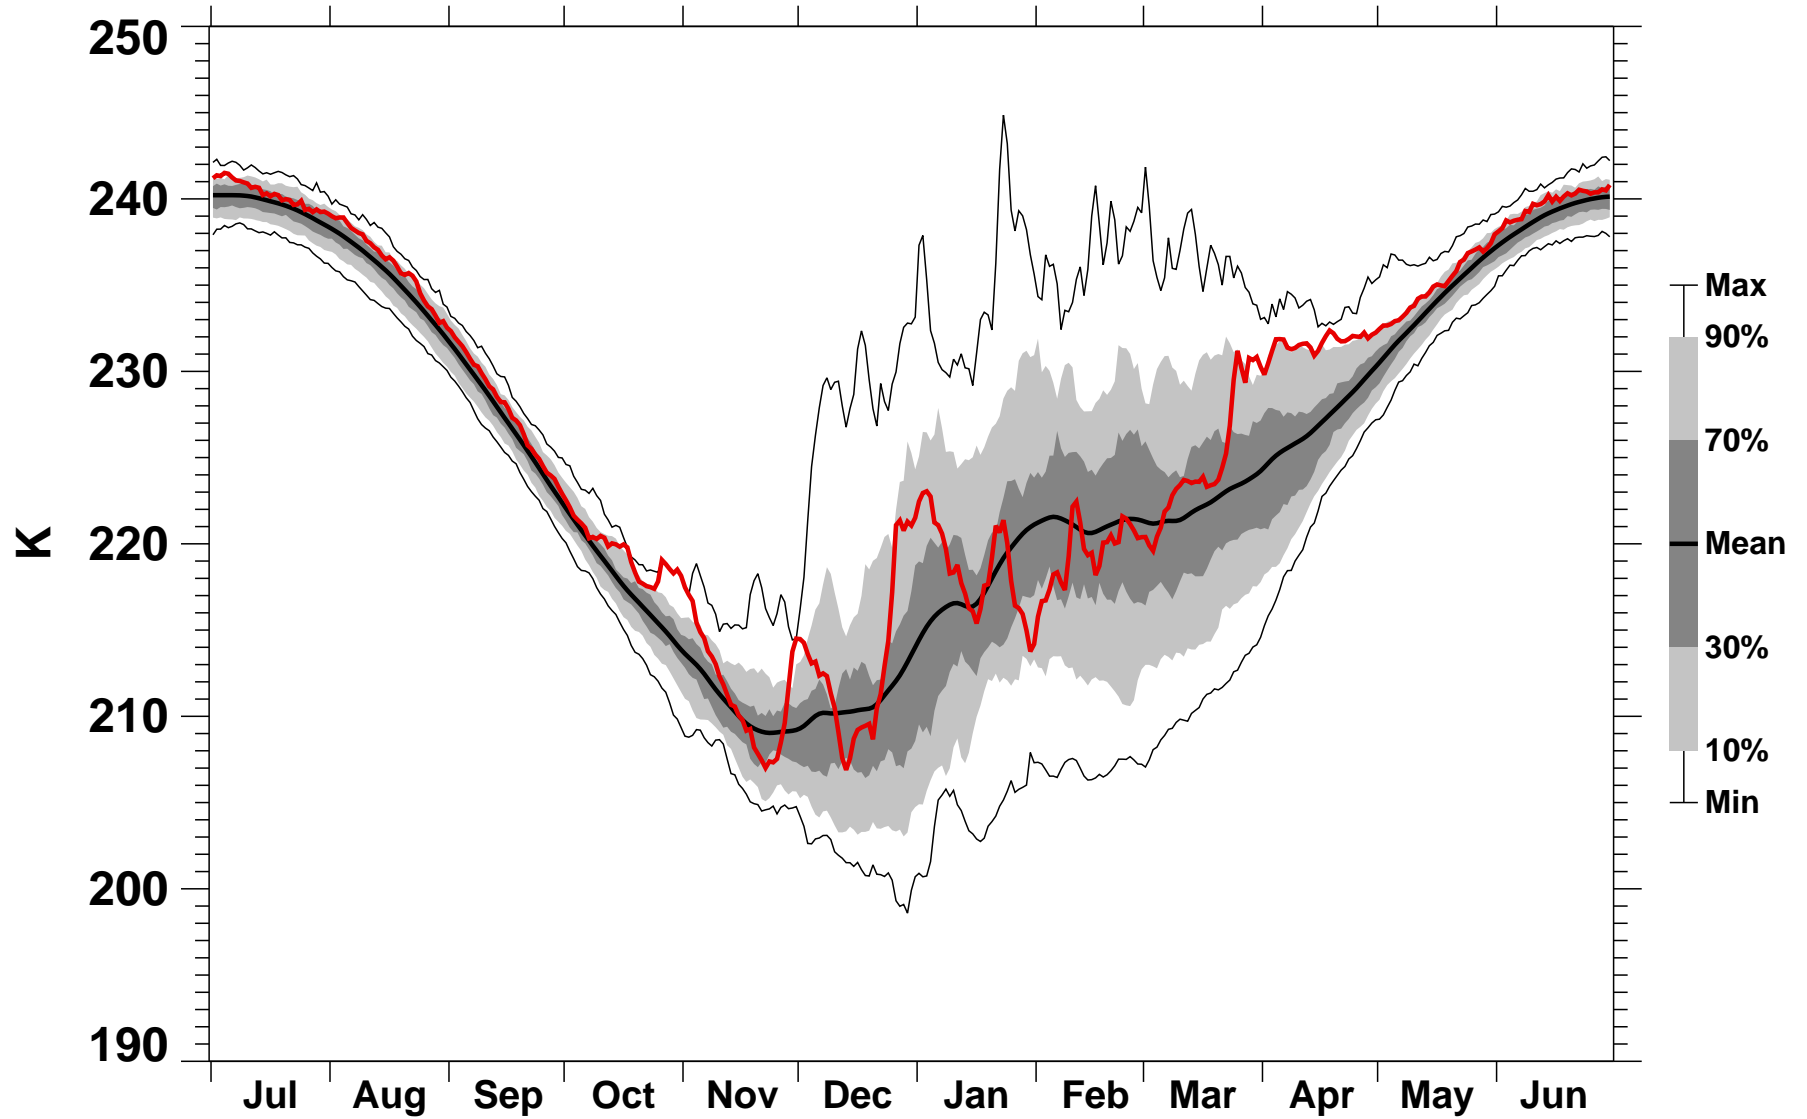

55-75°N Zonal Mean Temperature 10 hPa MERRA2

1978/1979–2022/2023

1993/1994