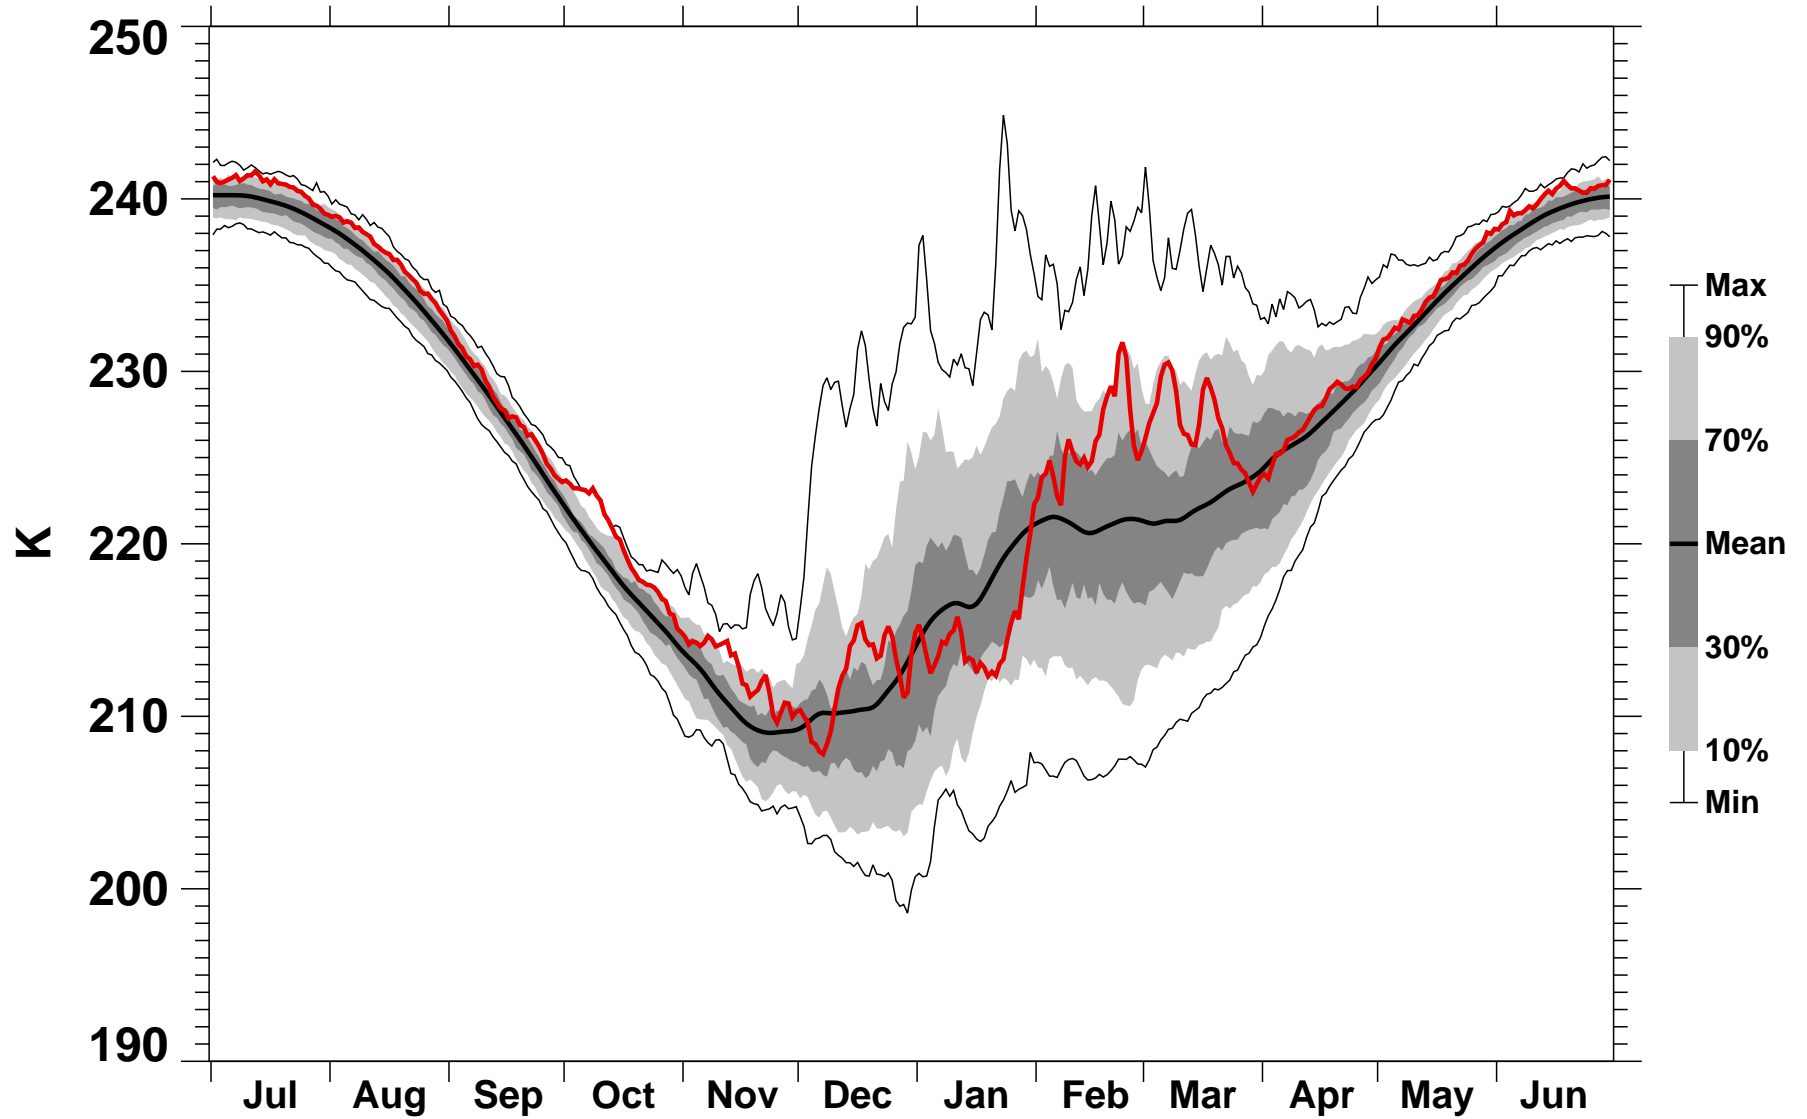

55-75°N Zonal Mean Temperature 10 hPa MERRA2

1978/1979–2022/2023

1992/1993