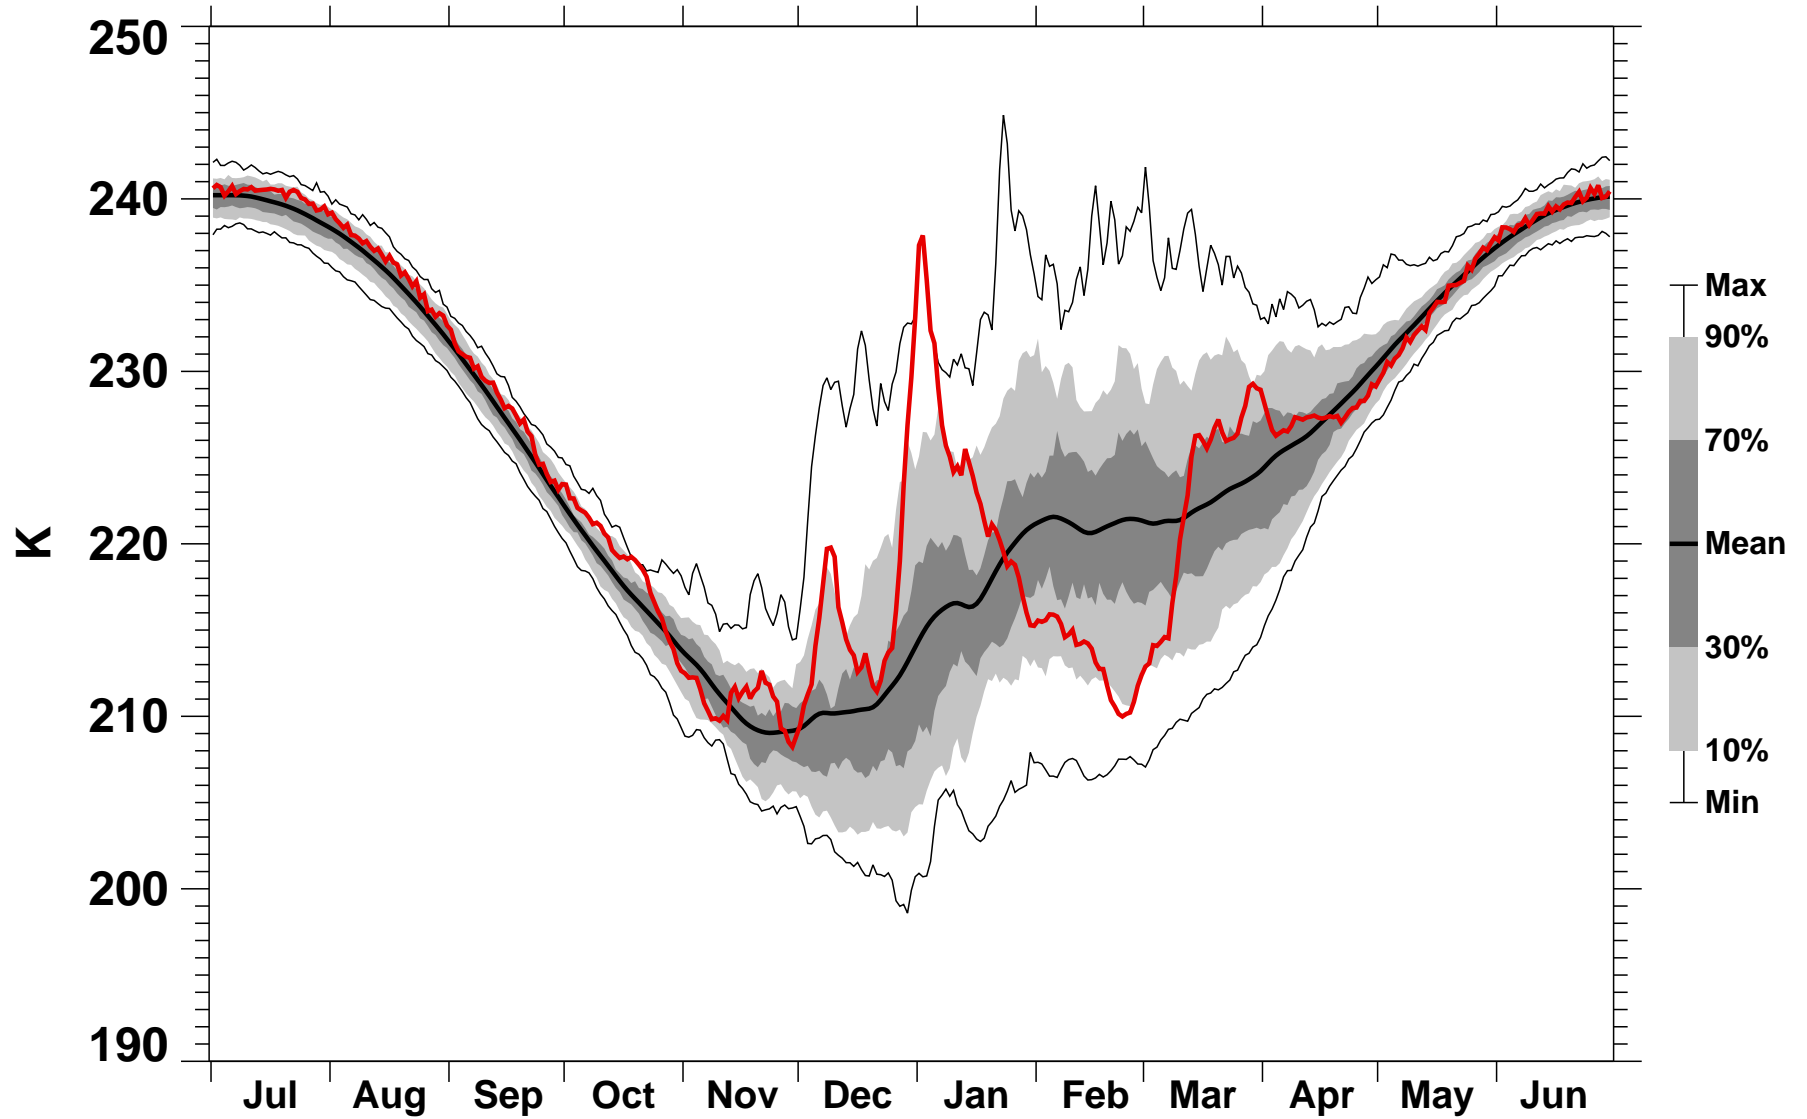

55-75°N Zonal Mean Temperature 10 hPa MERRA2

1978/1979–2022/2023

1984/1985