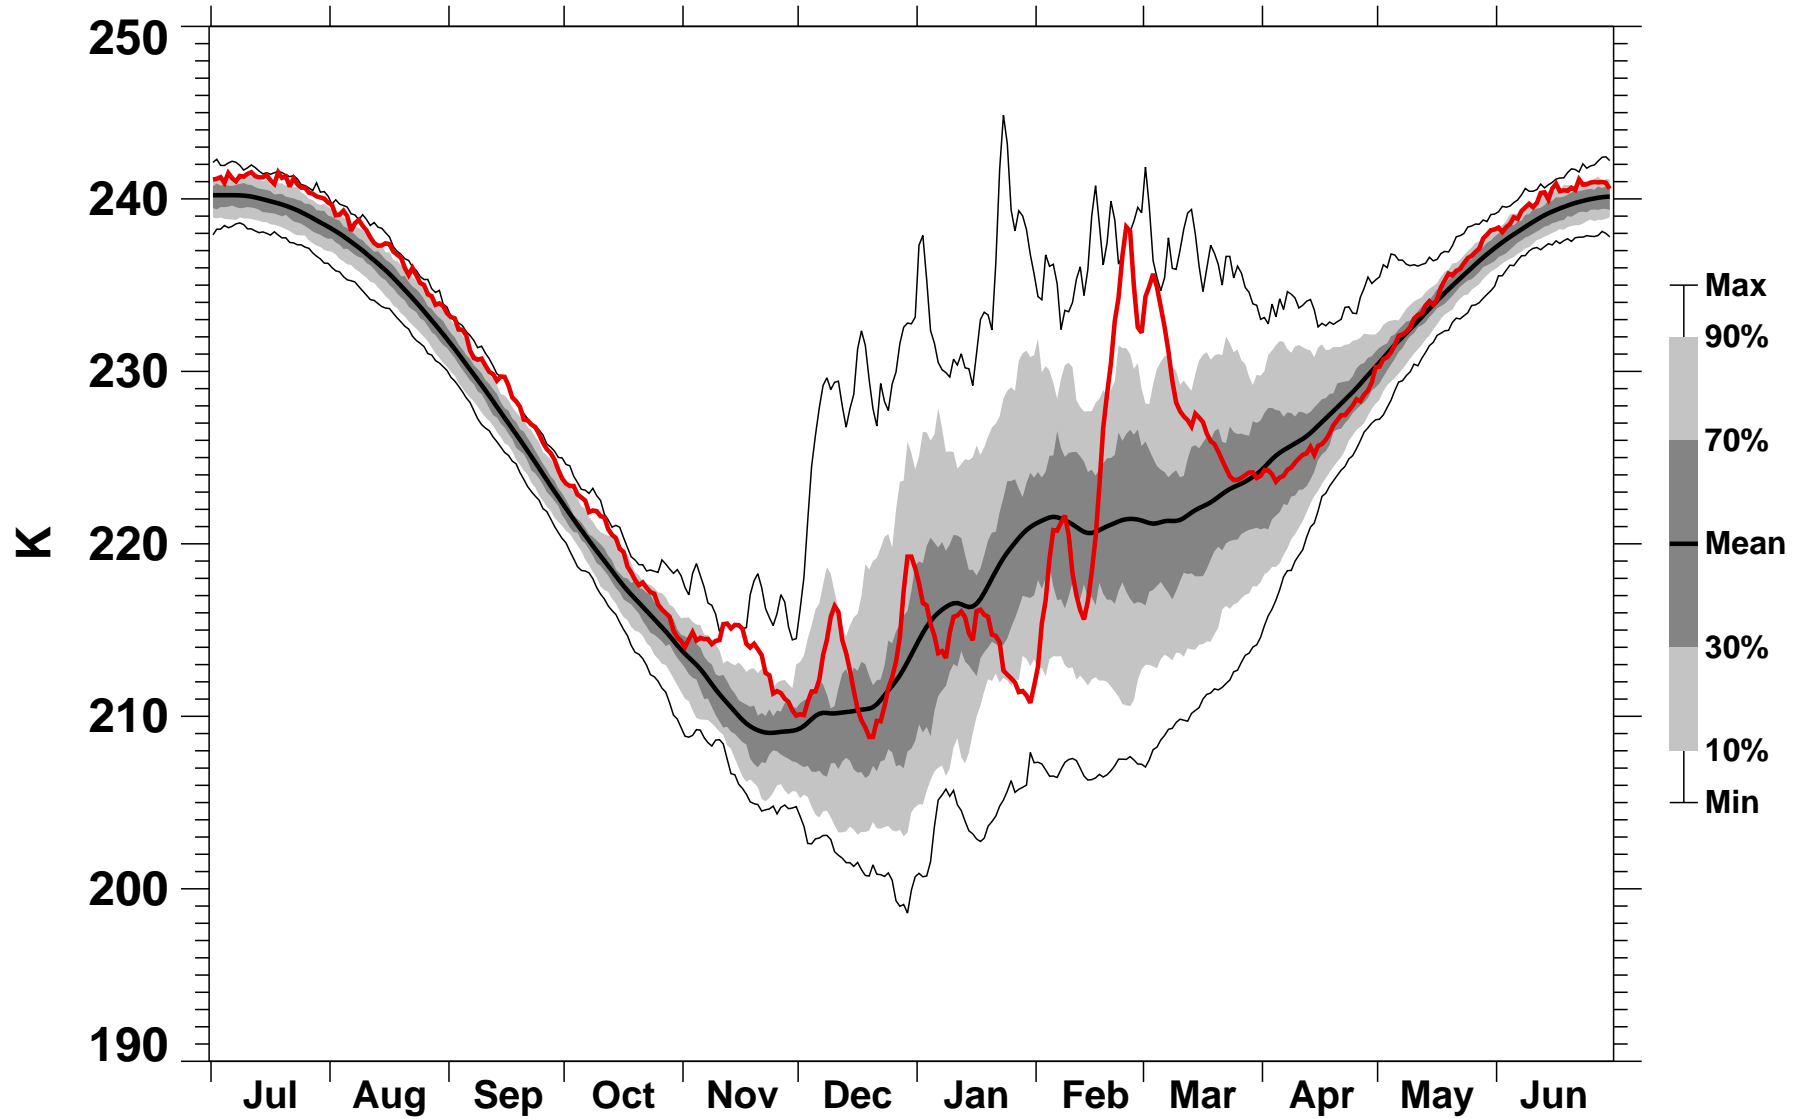

55-75°N Zonal Mean Temperature 10 hPa MERRA2

1978/1979–2022/2023

1983/1984