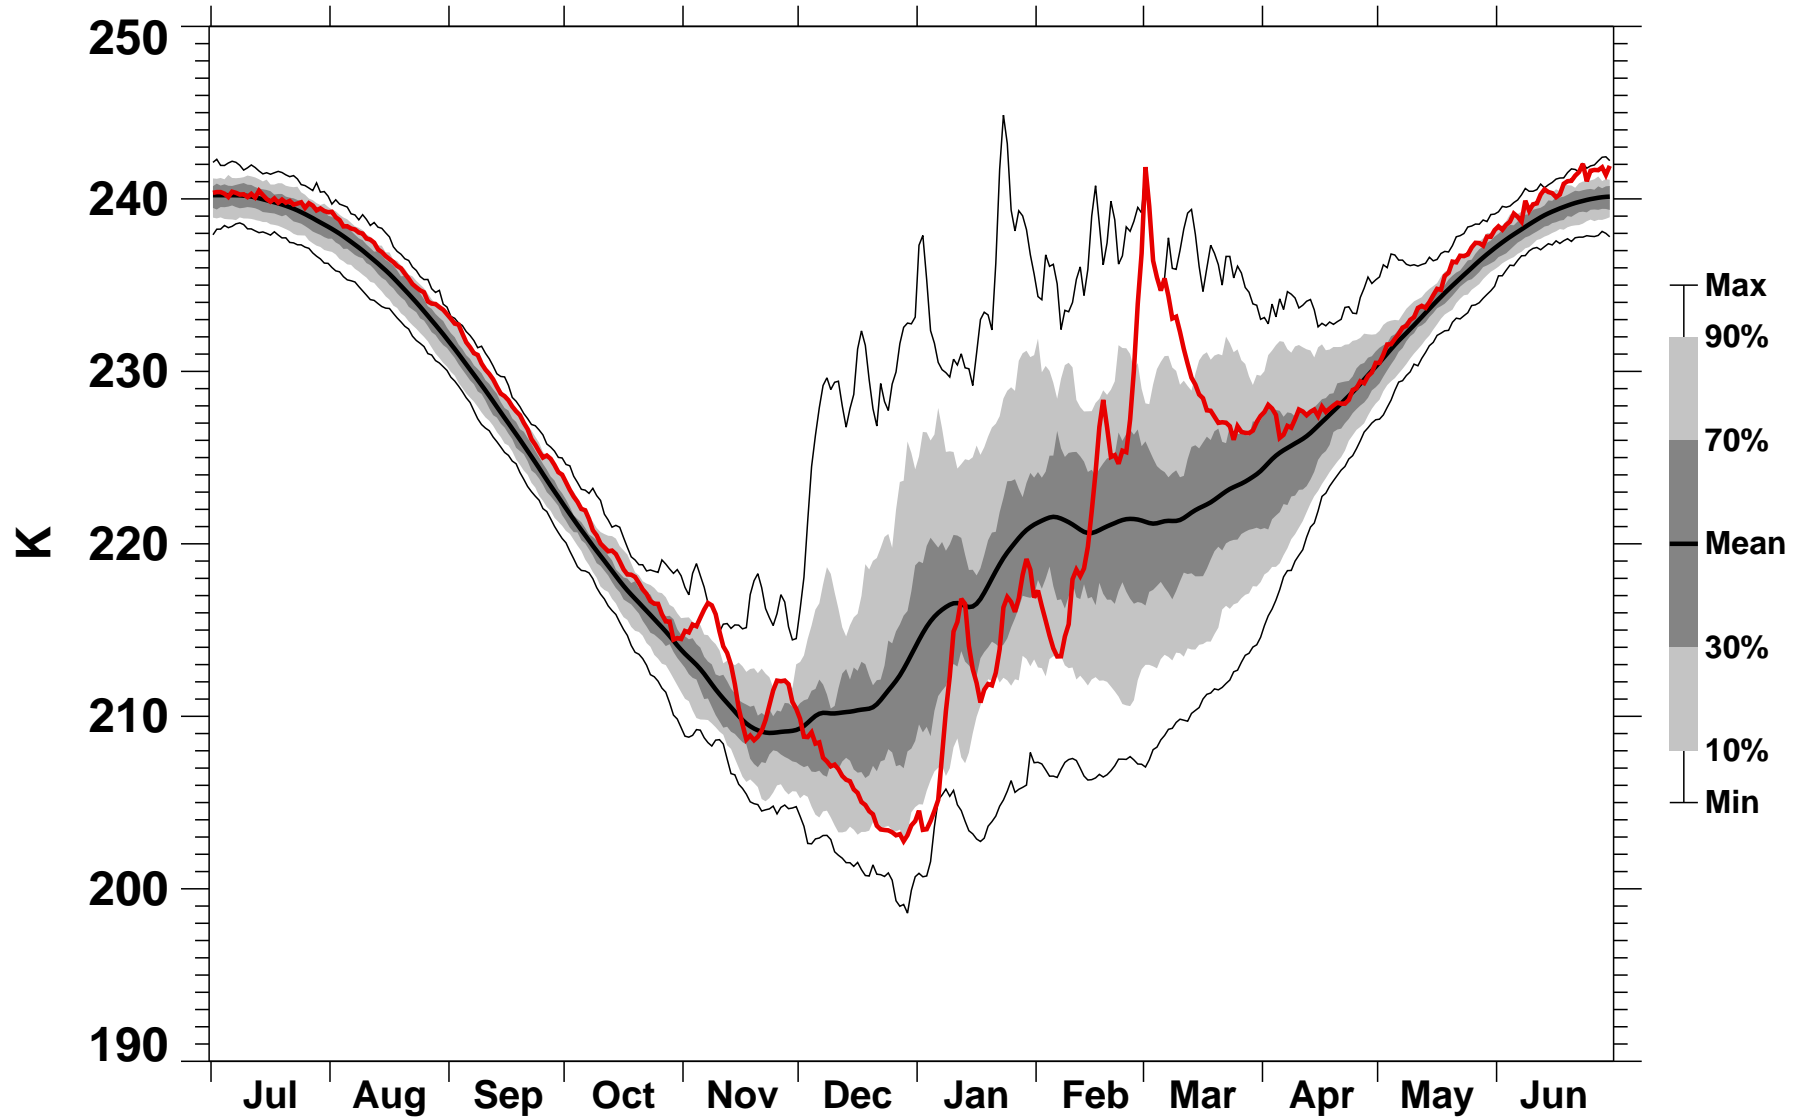

55-75°N Zonal Mean Temperature 10 hPa MERRA2

1978/1979–2022/2023

1979/1980