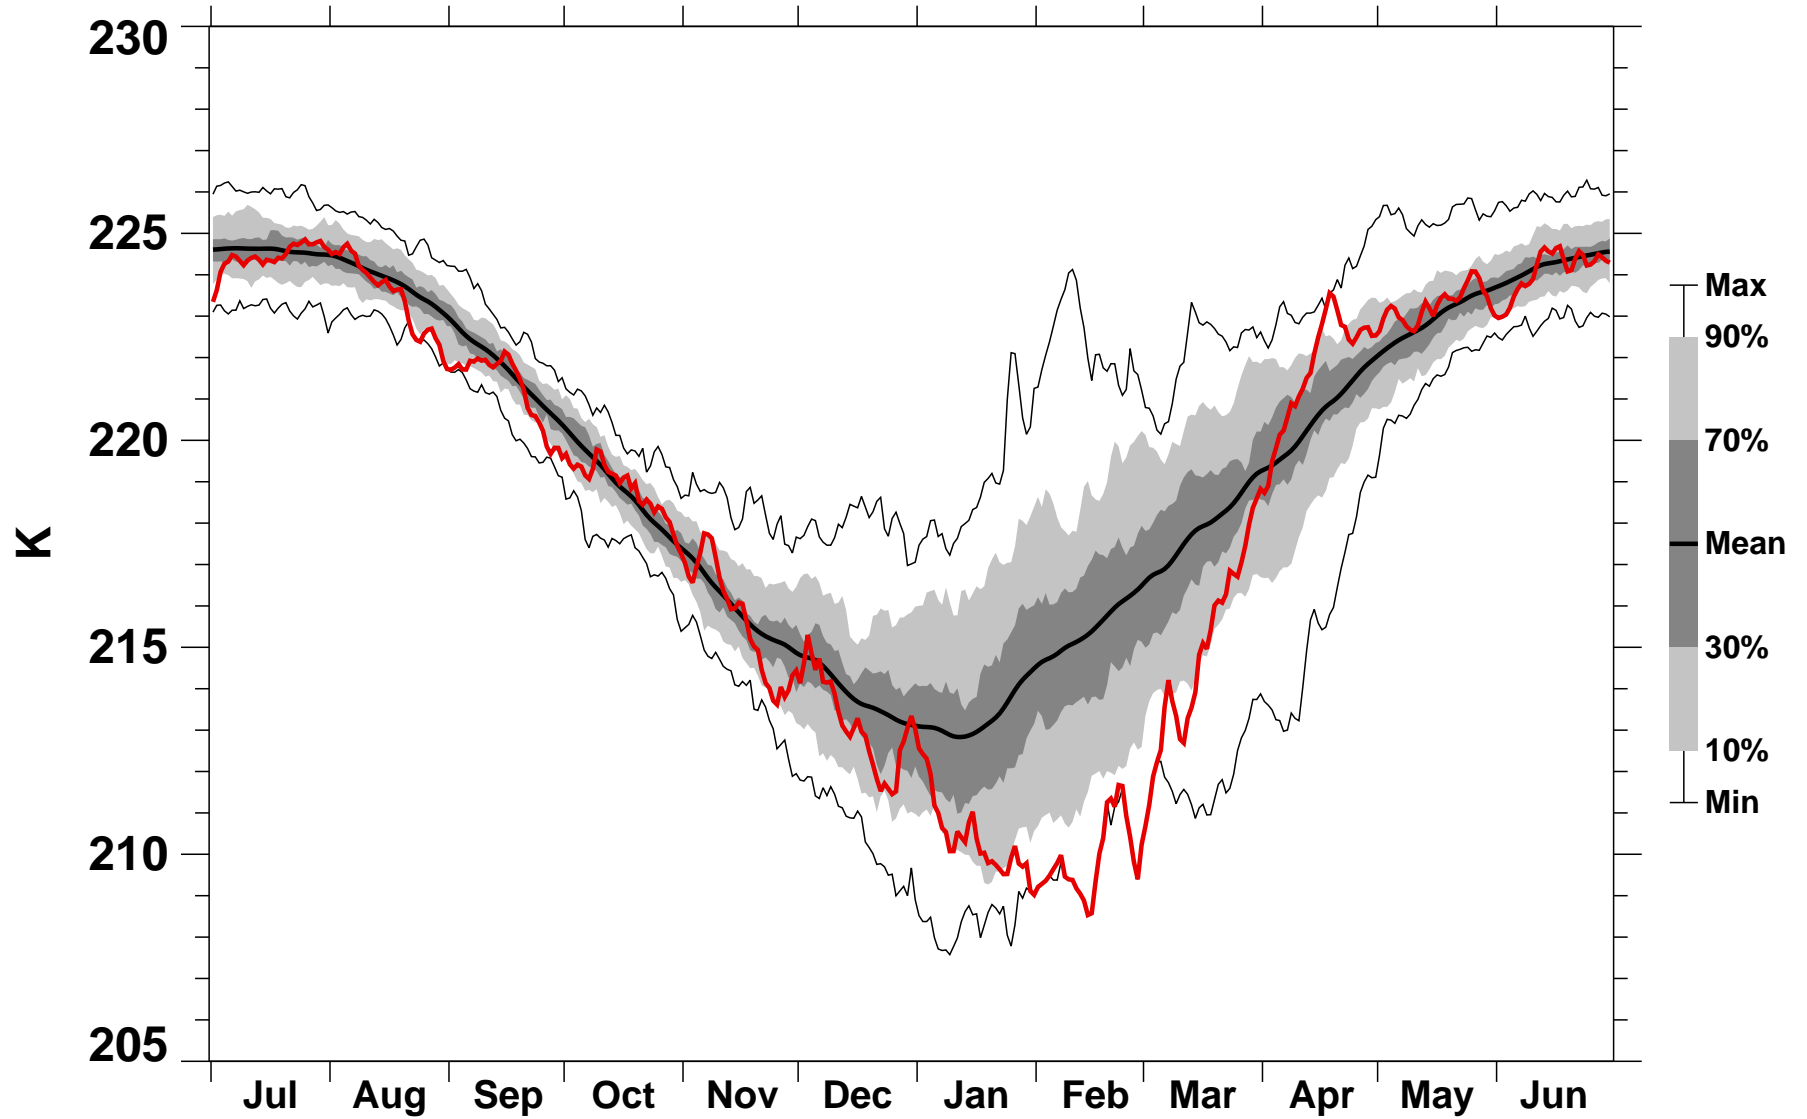

55-75°N Zonal Mean Temperature 100 hPa MERRA2

1978/1979–2022/2023

2021/2022