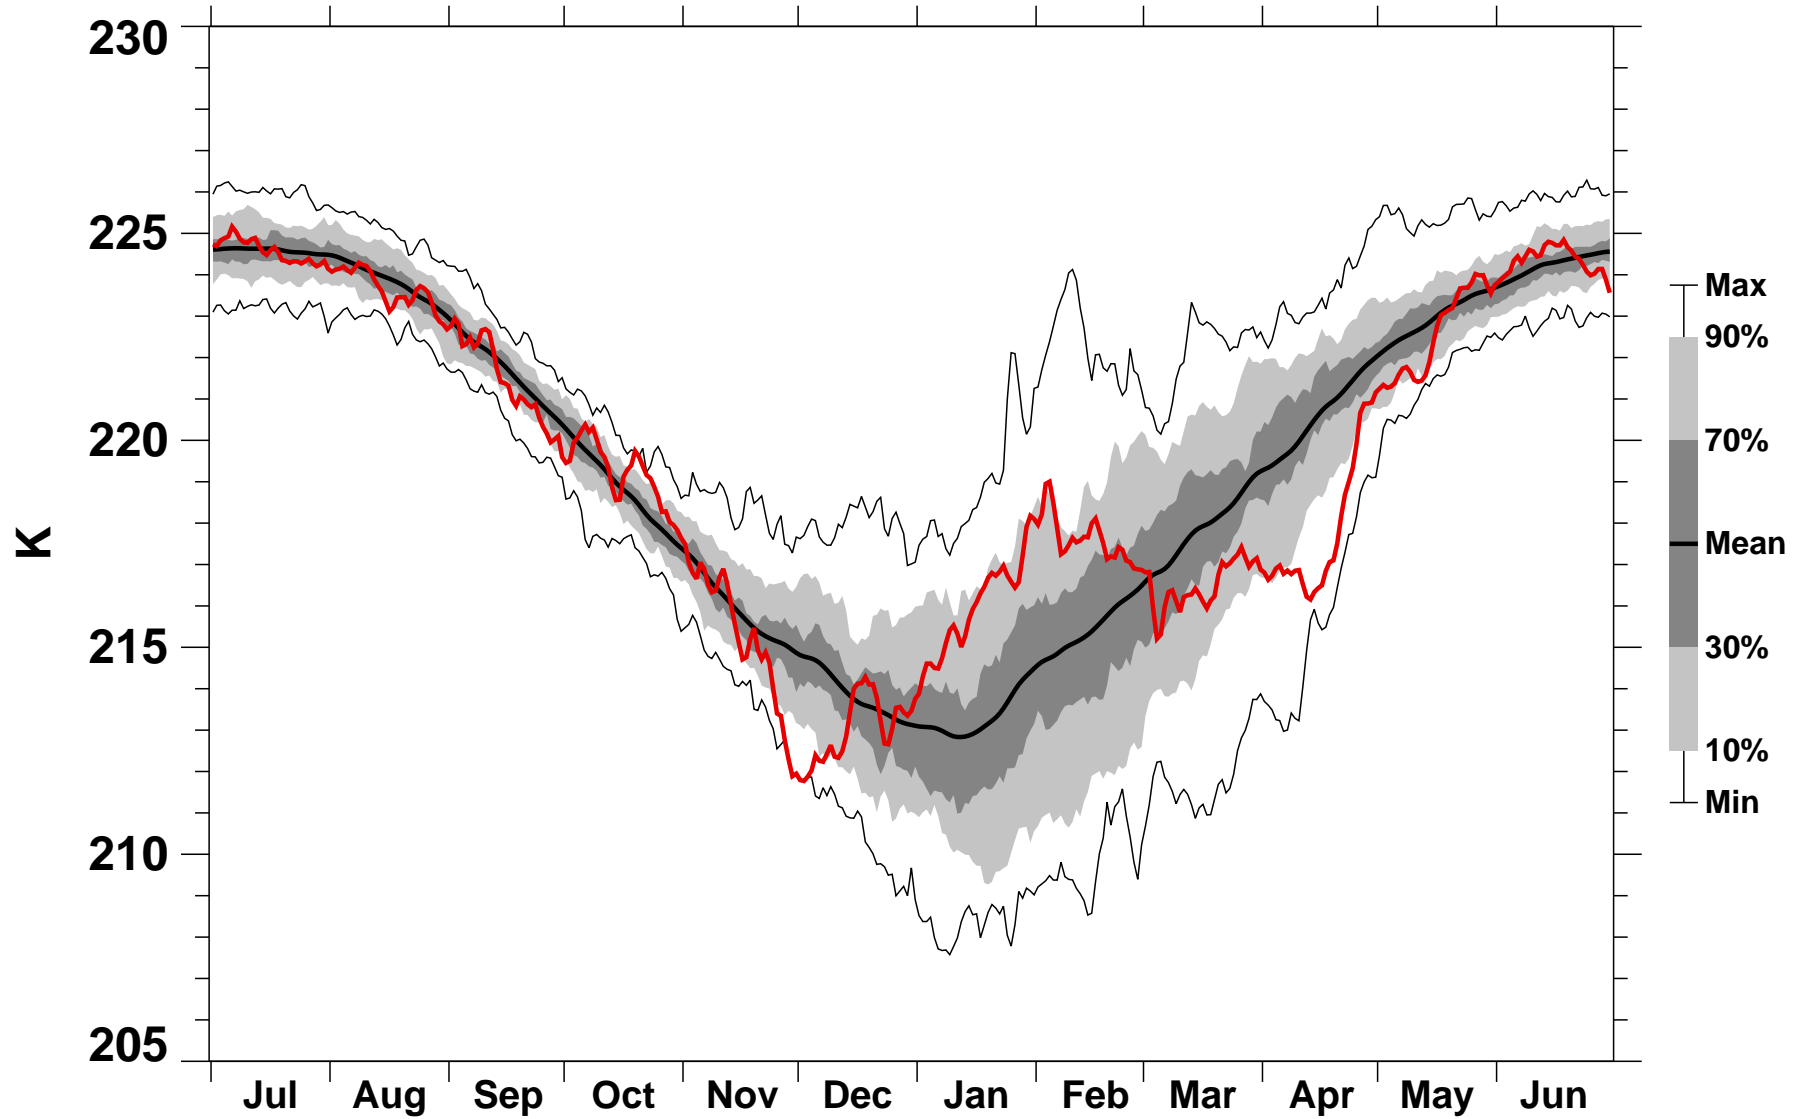

55-75°N Zonal Mean Temperature 100 hPa MERRA2

1978/1979–2022/2023

2020/2021