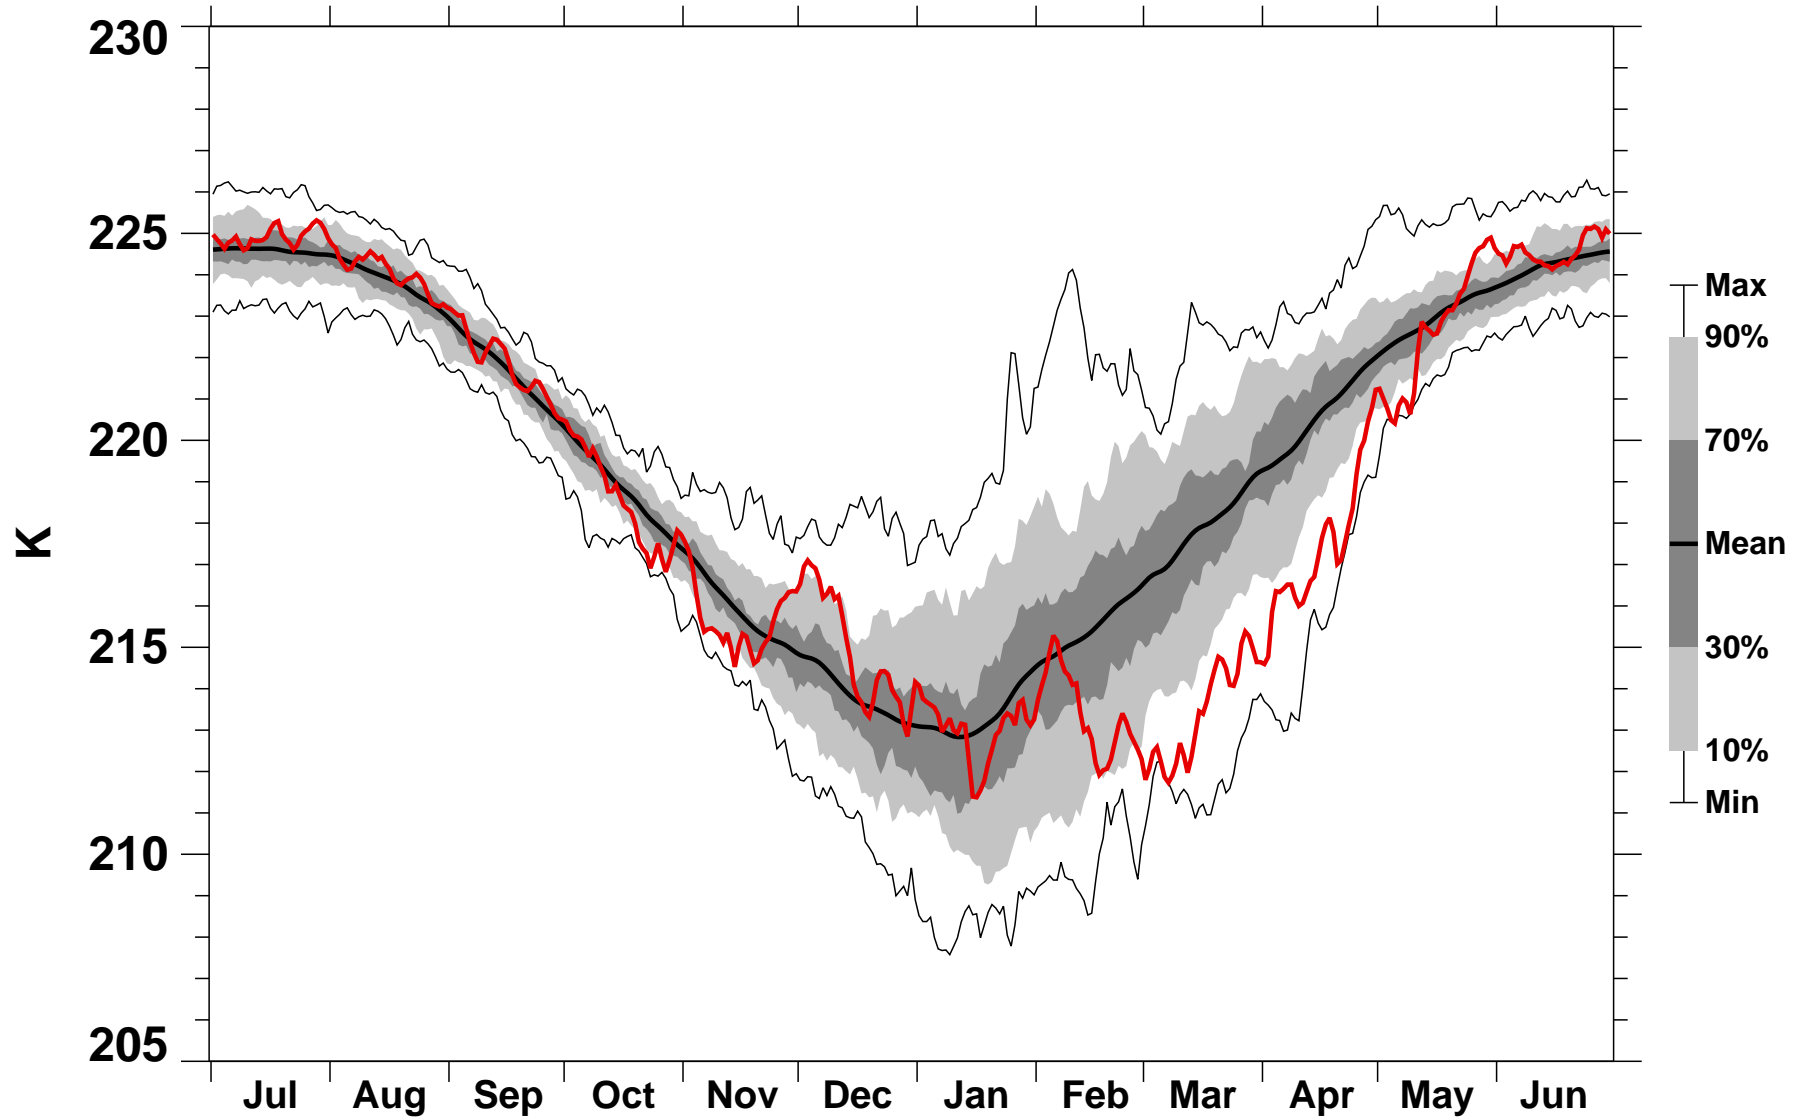

# 55-75°N Zonal Mean Temperature 100 hPa MERRA2

1978/1979–2022/2023

2019/2020