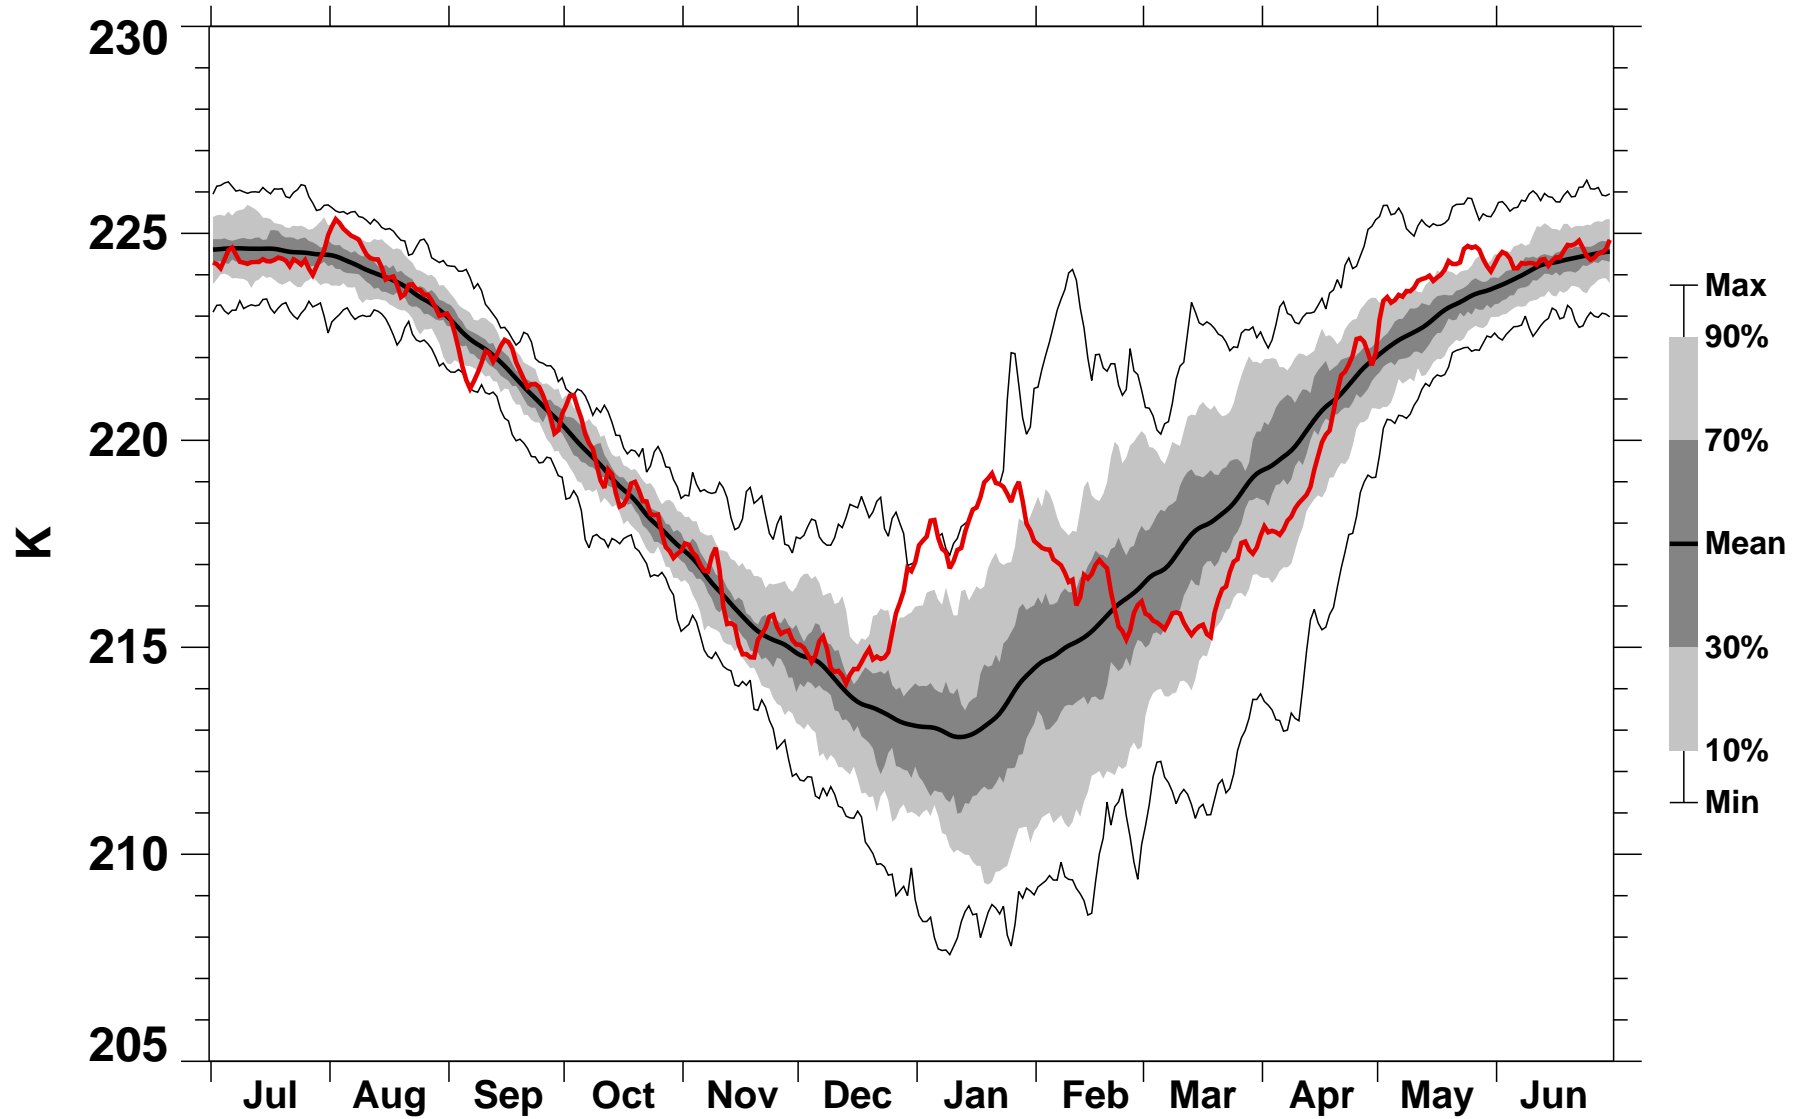

# 55-75°N Zonal Mean Temperature 100 hPa MERRA2

1978/1979–2022/2023

2018/2019