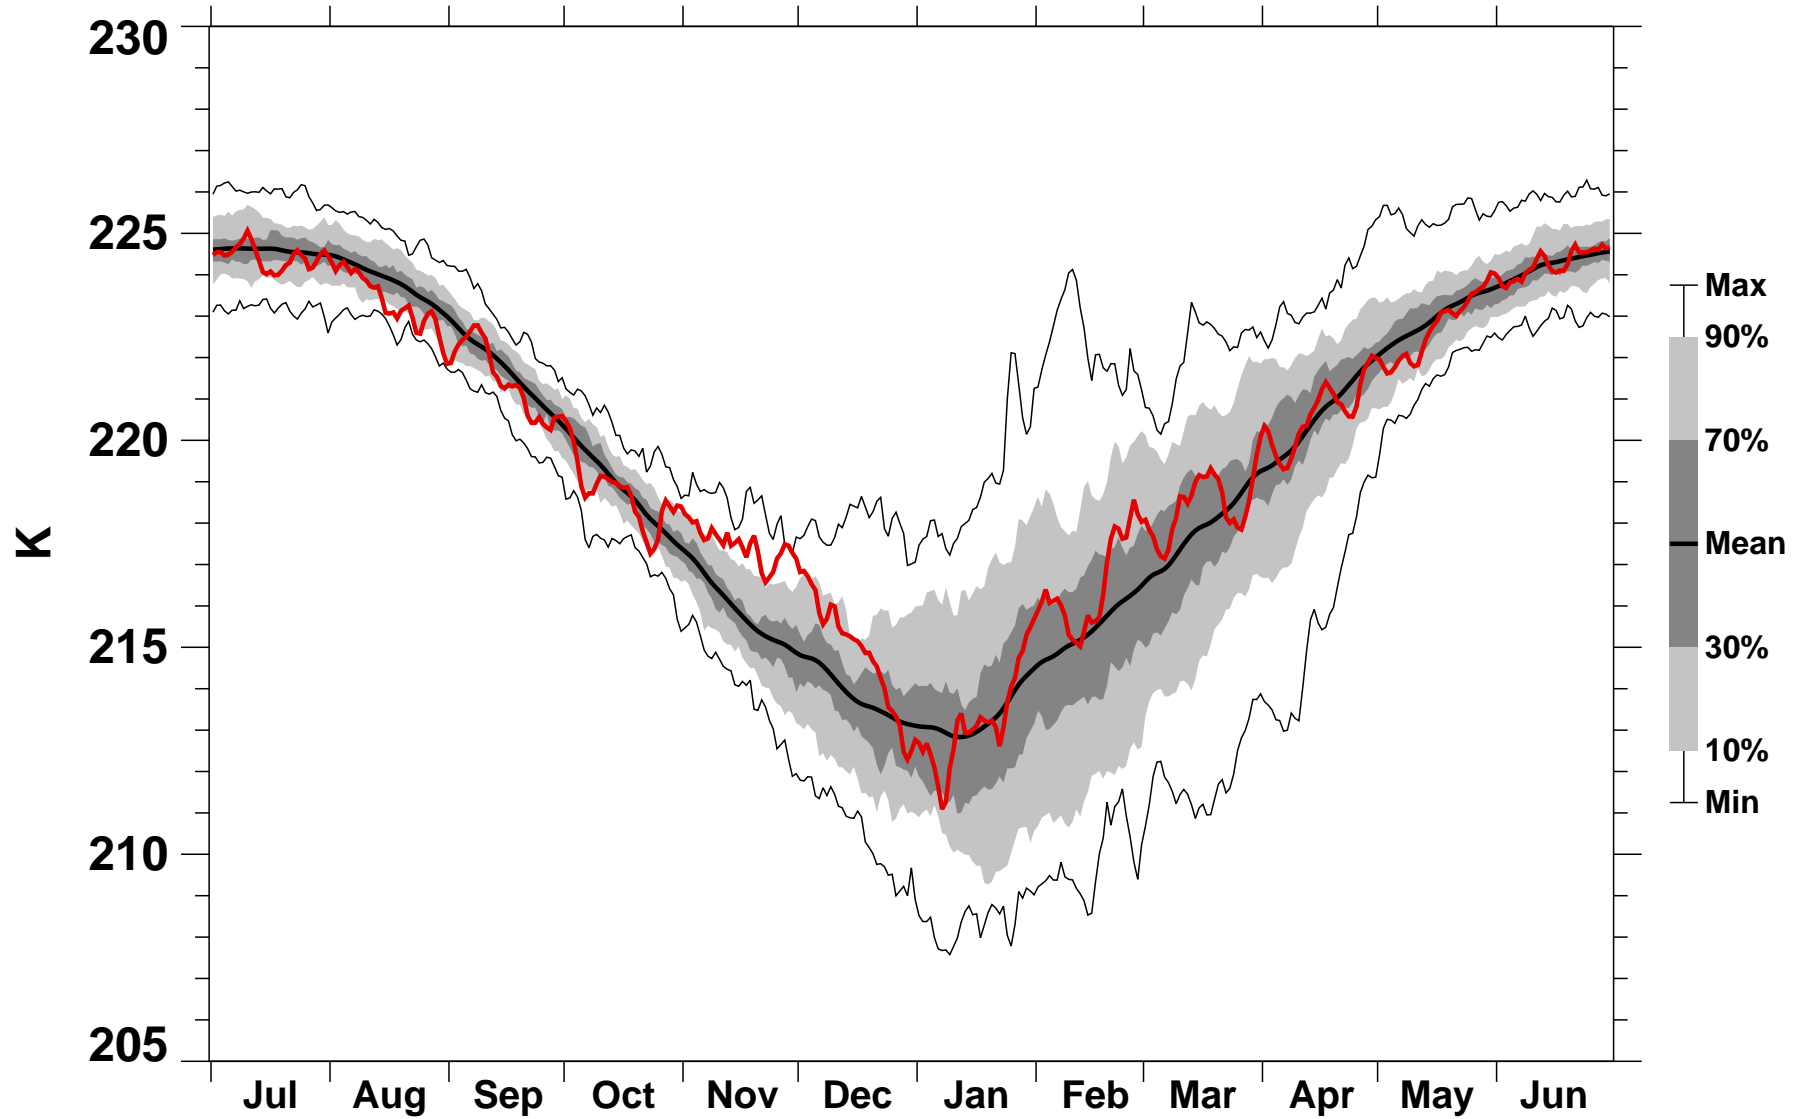

55-75°N Zonal Mean Temperature 100 hPa MERRA2

1978/1979–2022/2023

2016/2017