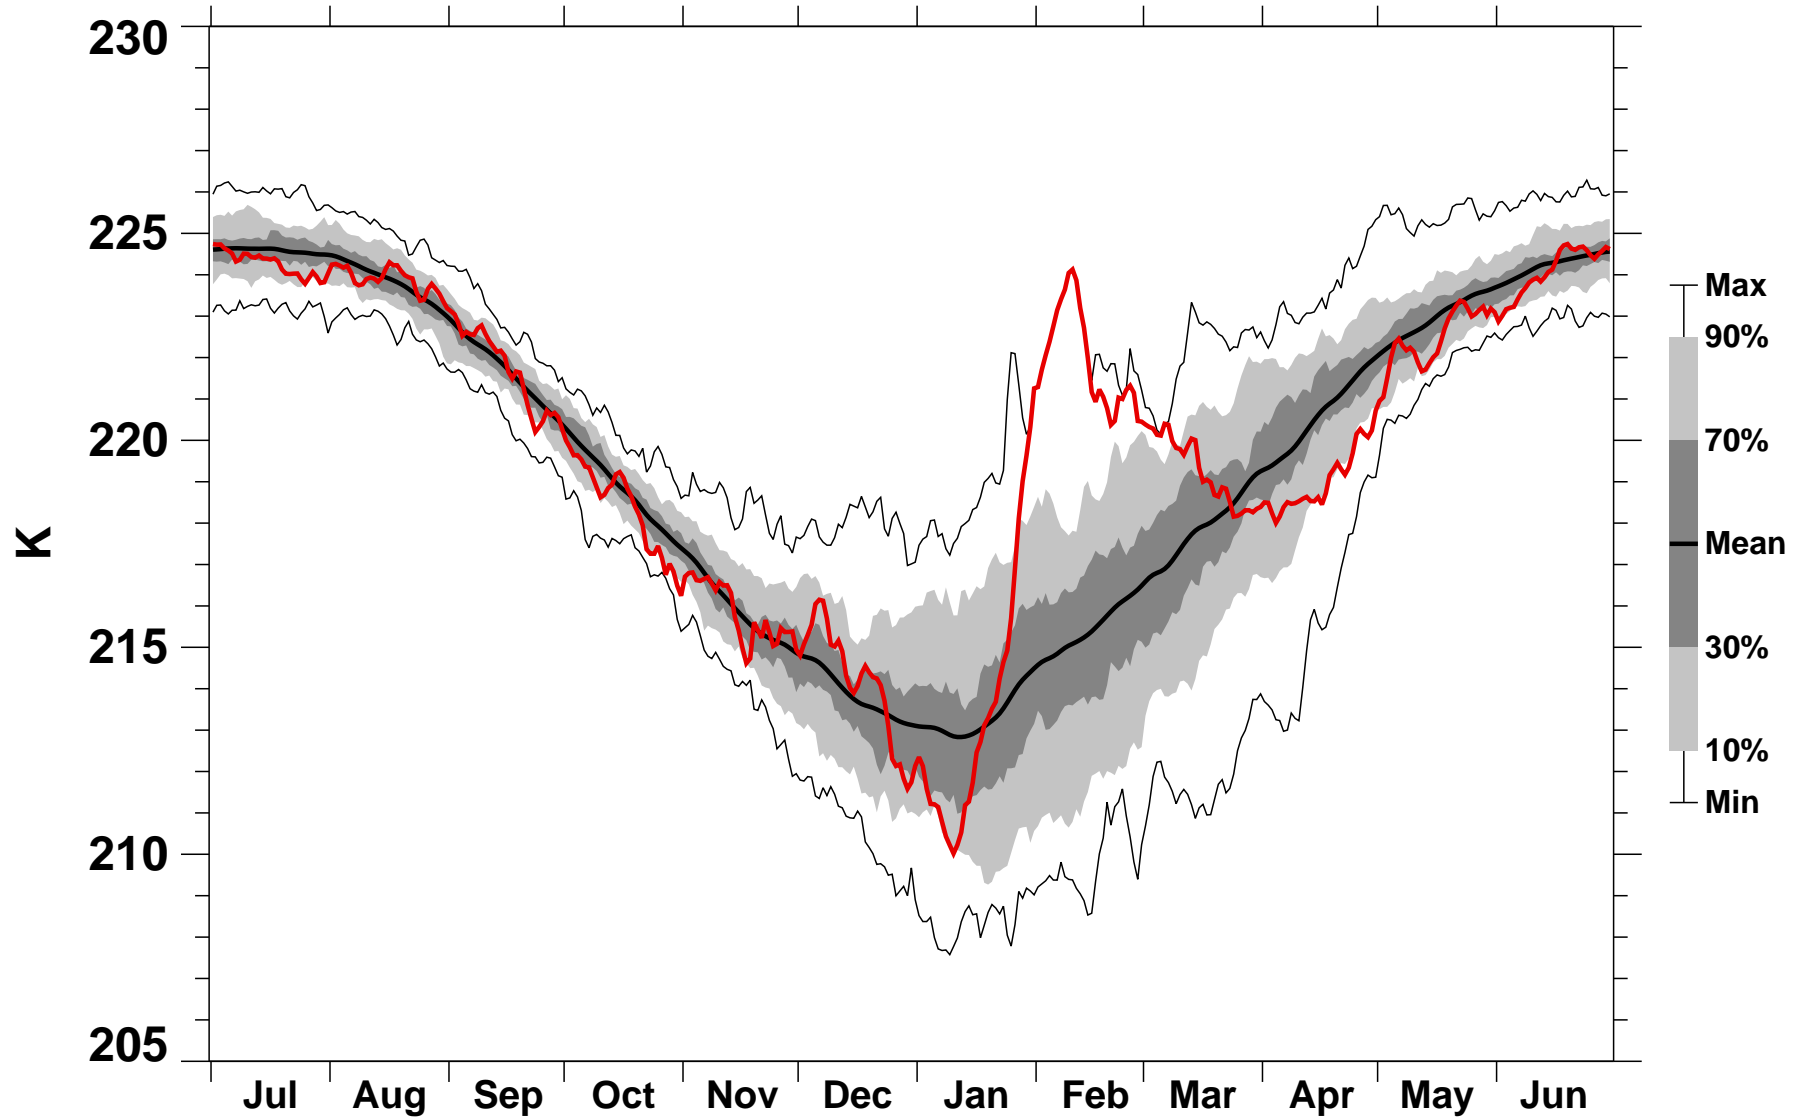

55-75°N Zonal Mean Temperature 100 hPa MERRA2

1978/1979-2022/2023

2008/2009