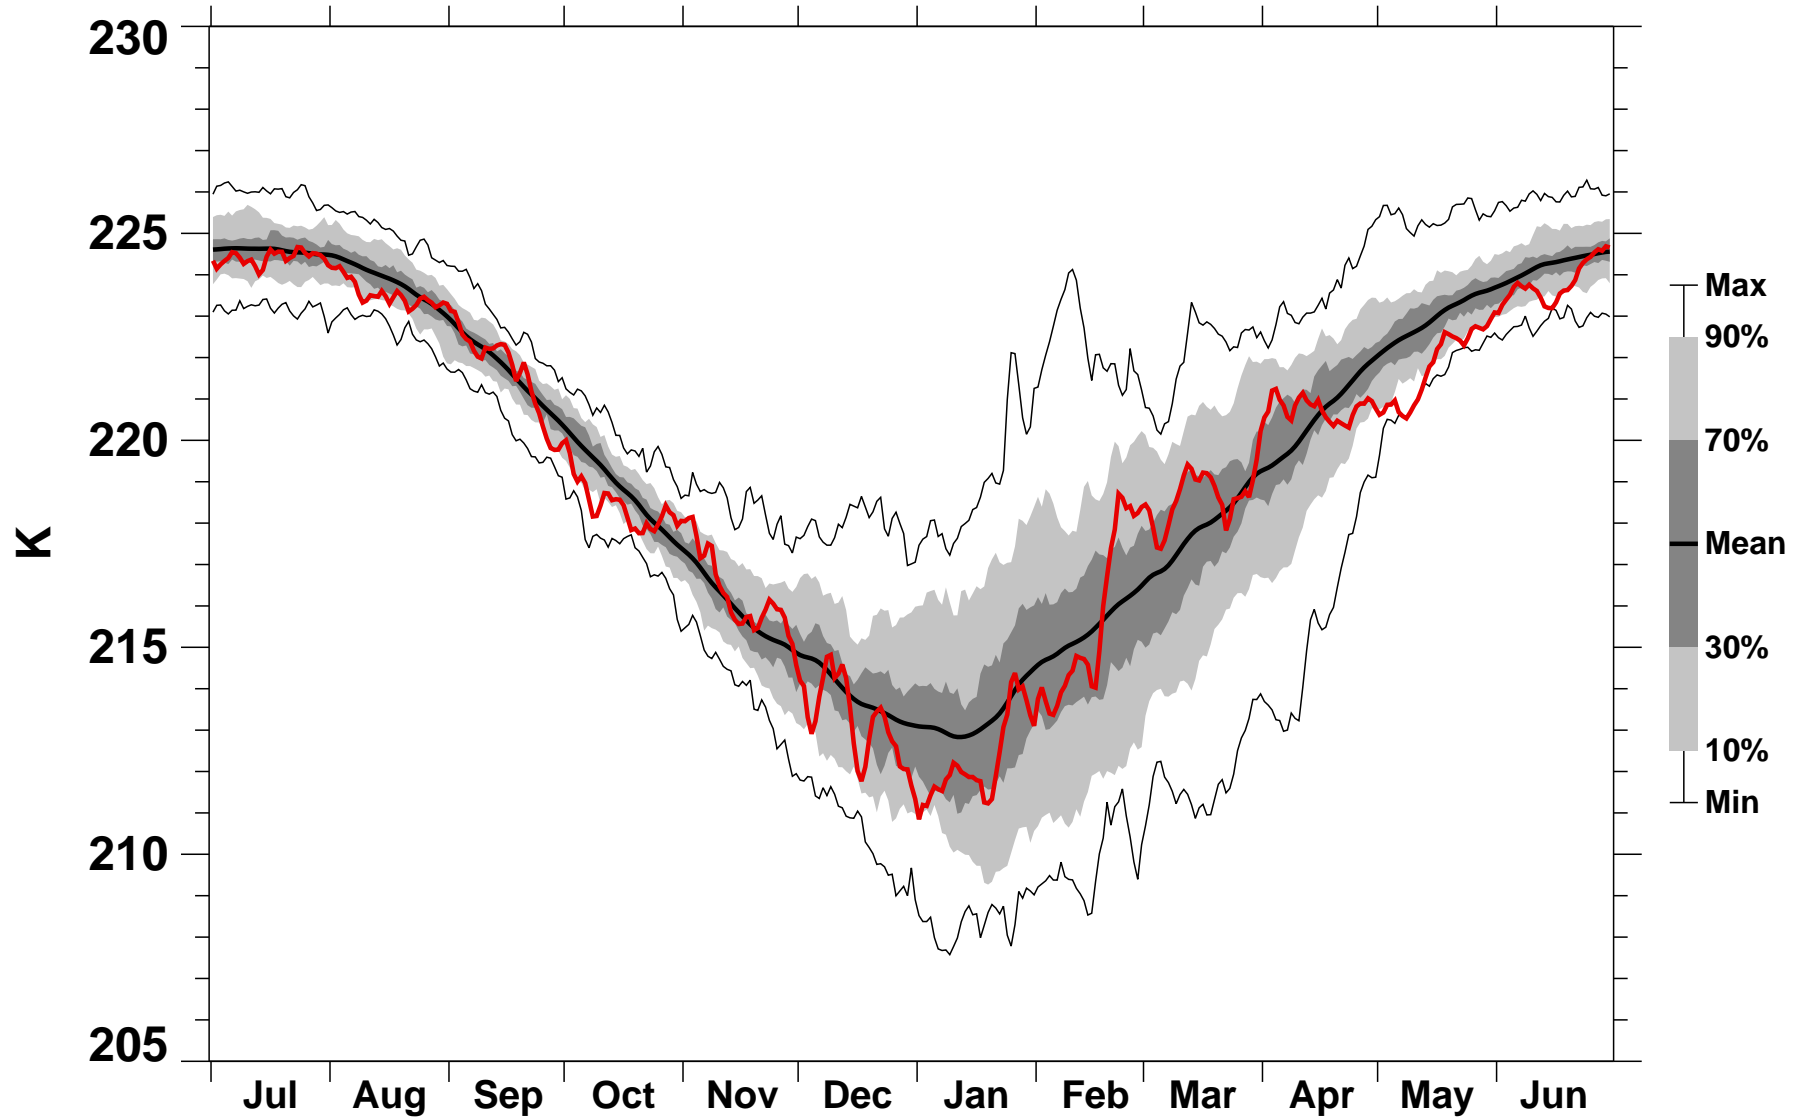

# 55-75°N Zonal Mean Temperature 100 hPa MERRA2

1978/1979-2022/2023

2007/2008