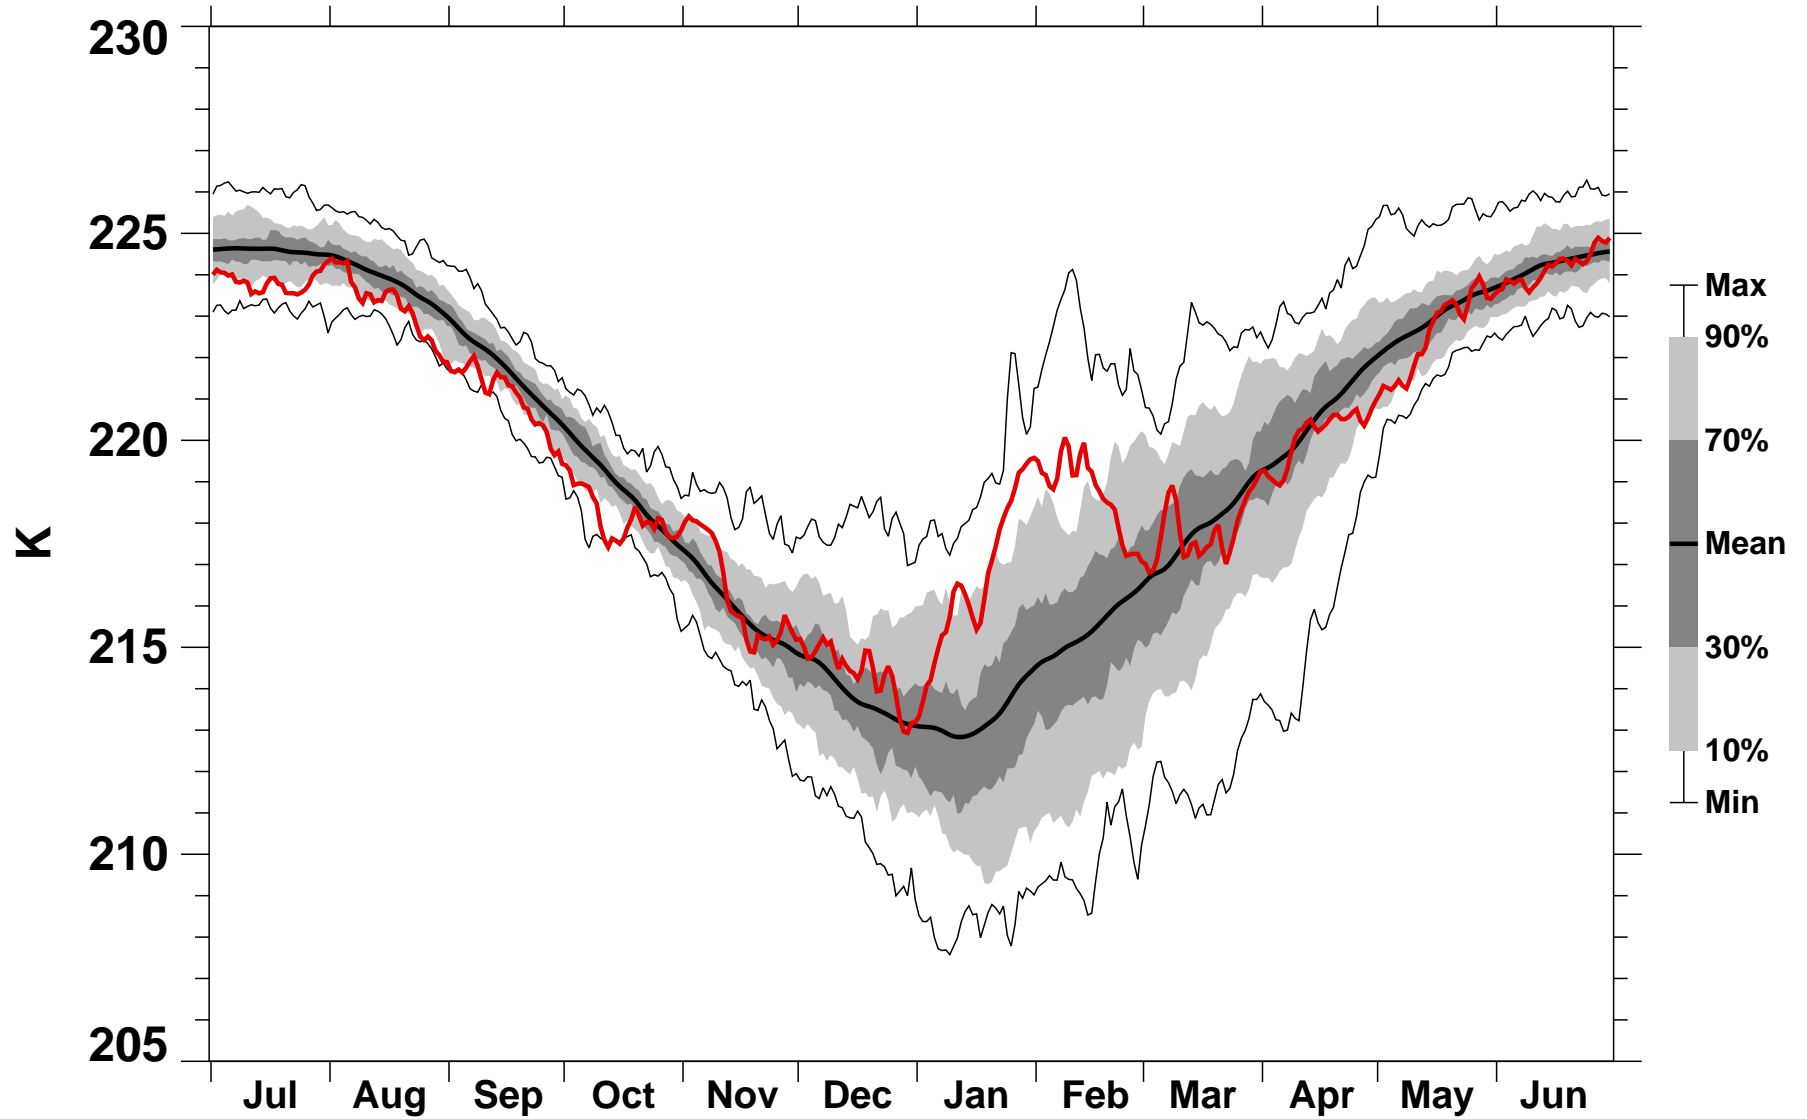

# 55-75°N Zonal Mean Temperature 100 hPa MERRA2

1978/1979-2022/2023

2005/2006