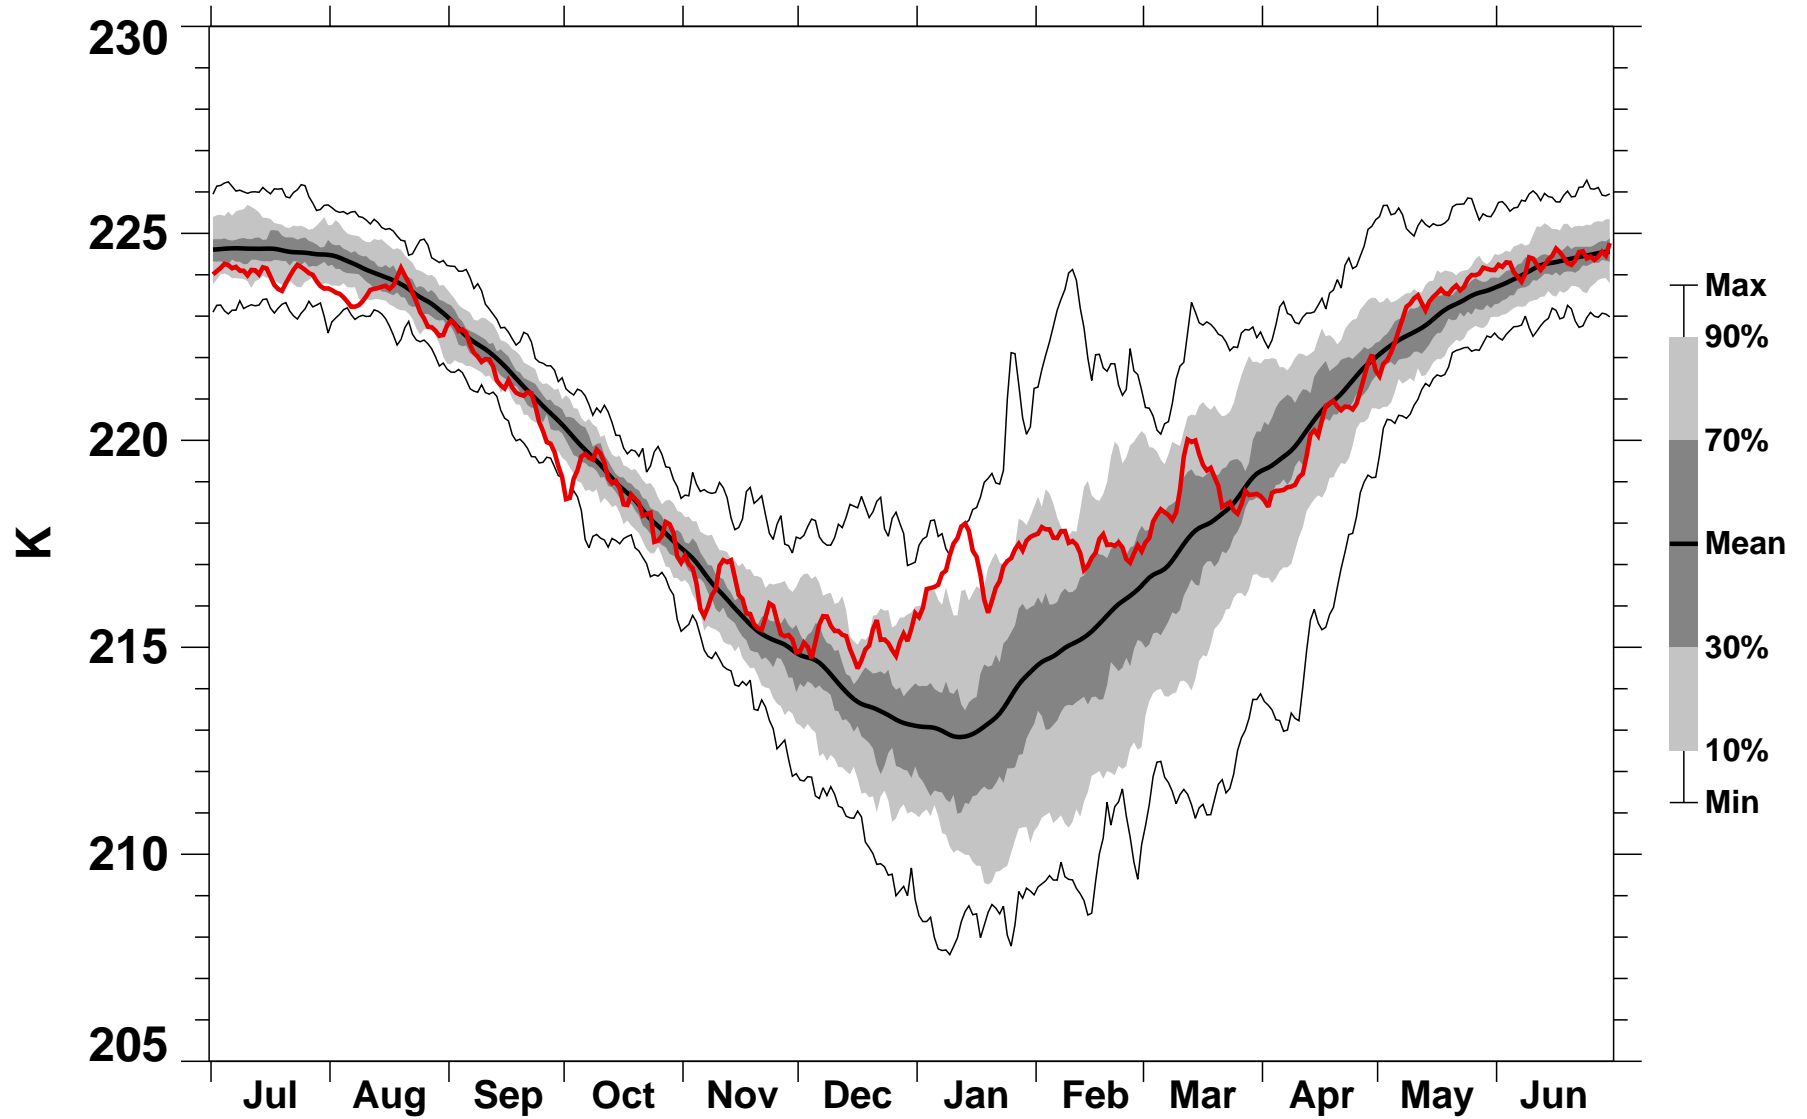

55-75°N Zonal Mean Temperature 100 hPa MERRA2

1978/1979–2022/2023

2003/2004