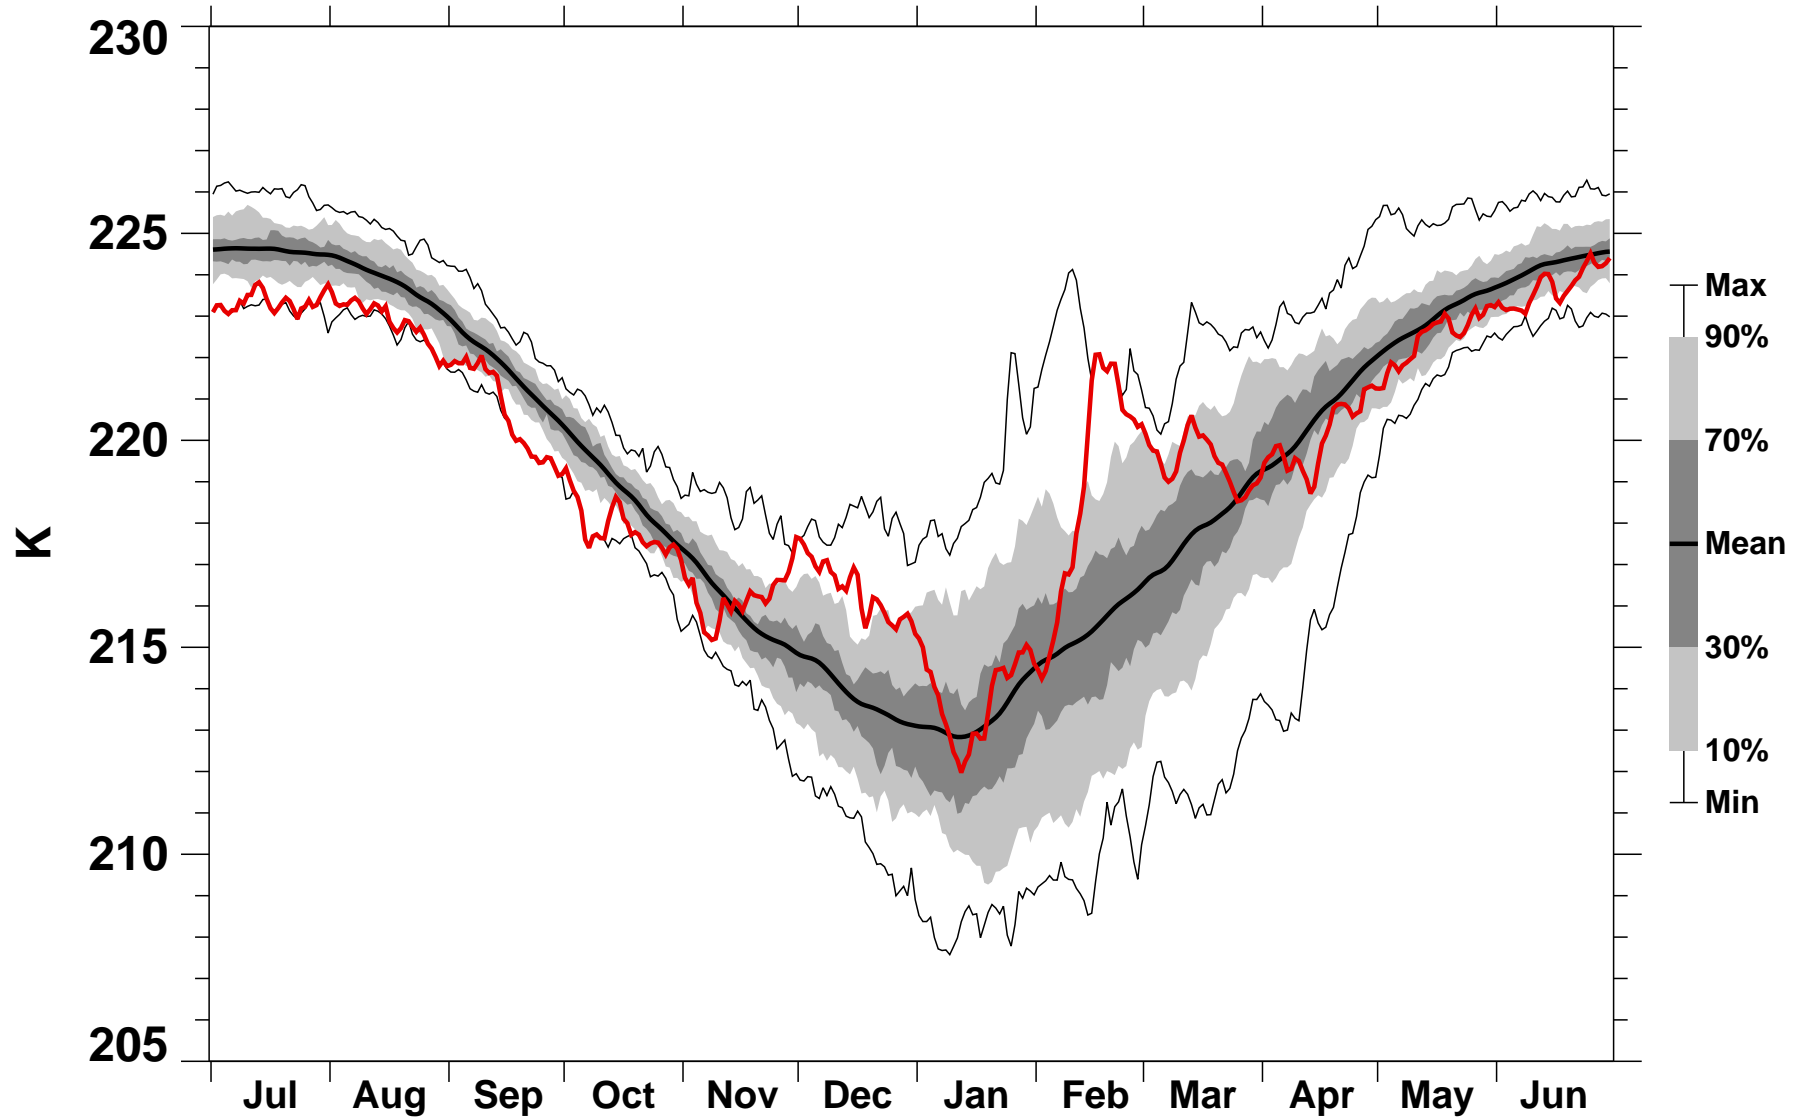

55-75°N Zonal Mean Temperature 100 hPa MERRA2

1978/1979–2022/2001

2000/2001