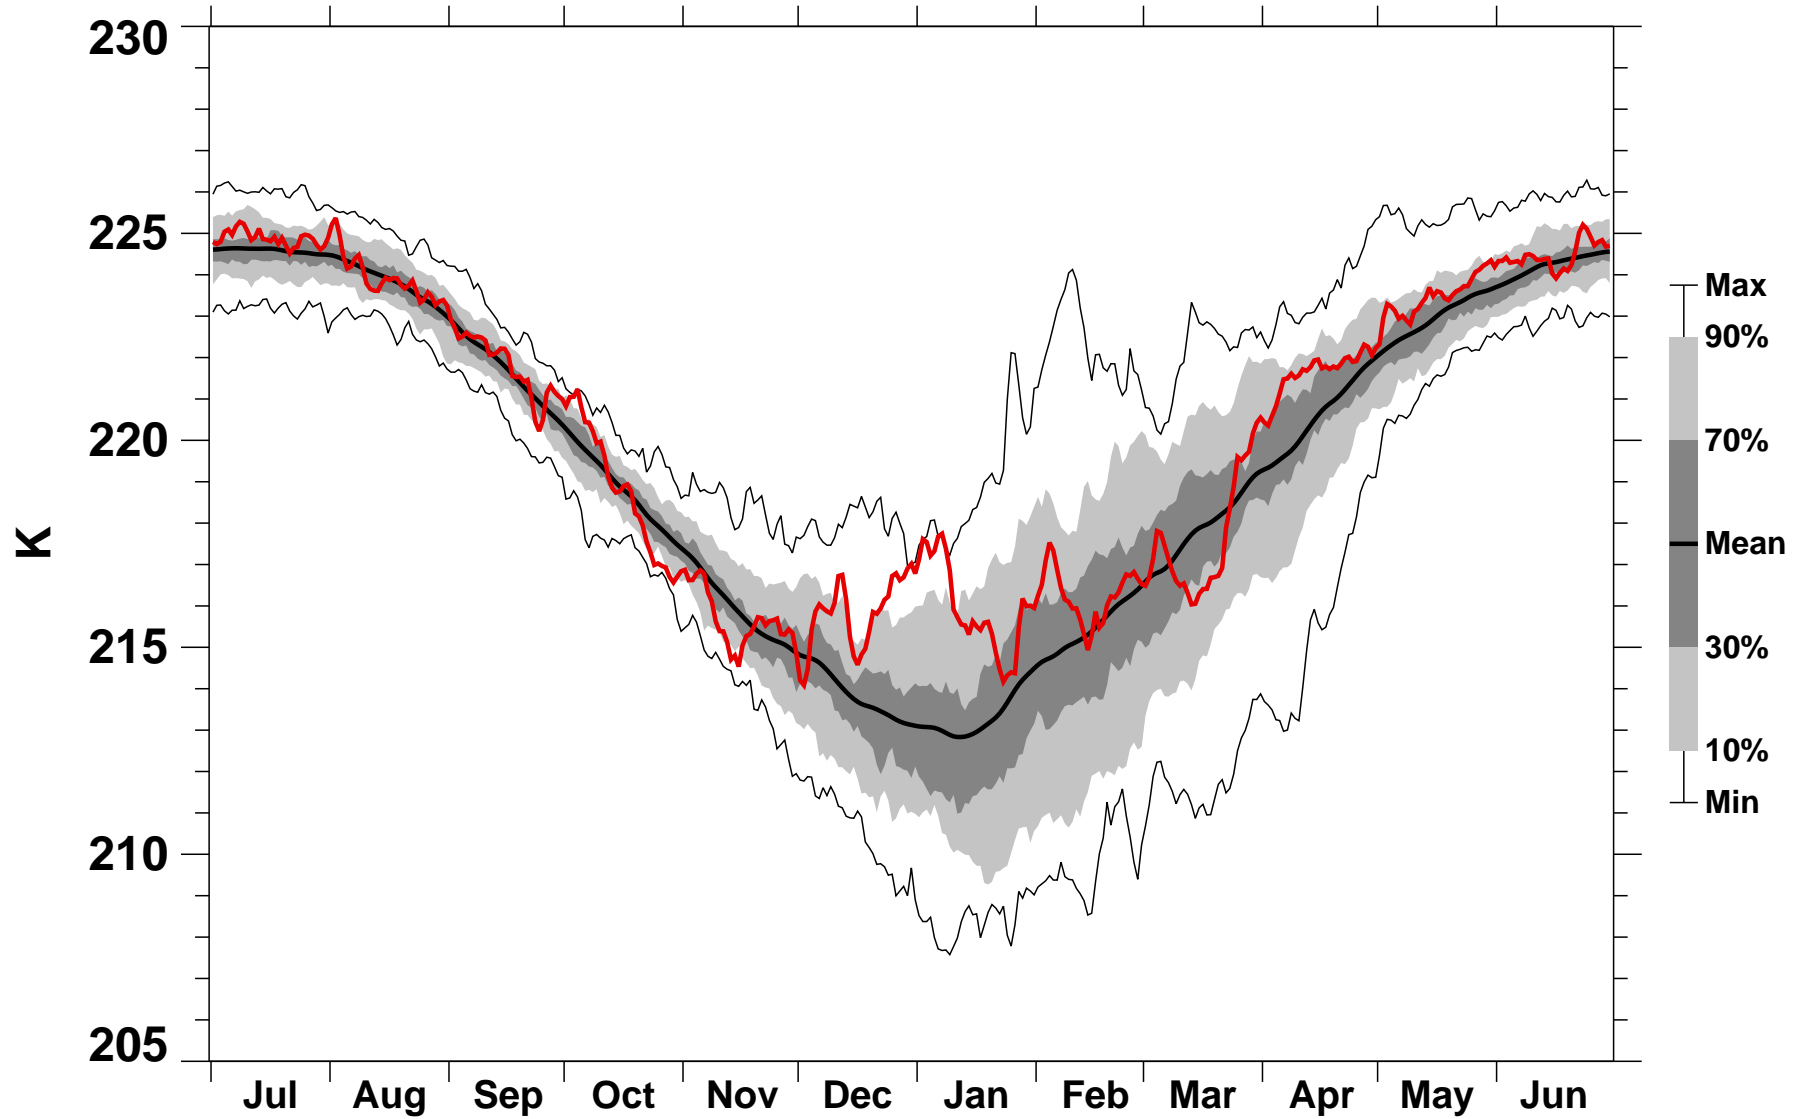

55-75°N Zonal Mean Temperature 100 hPa MERRA2

1978/1979–2022/2023

1997/1998