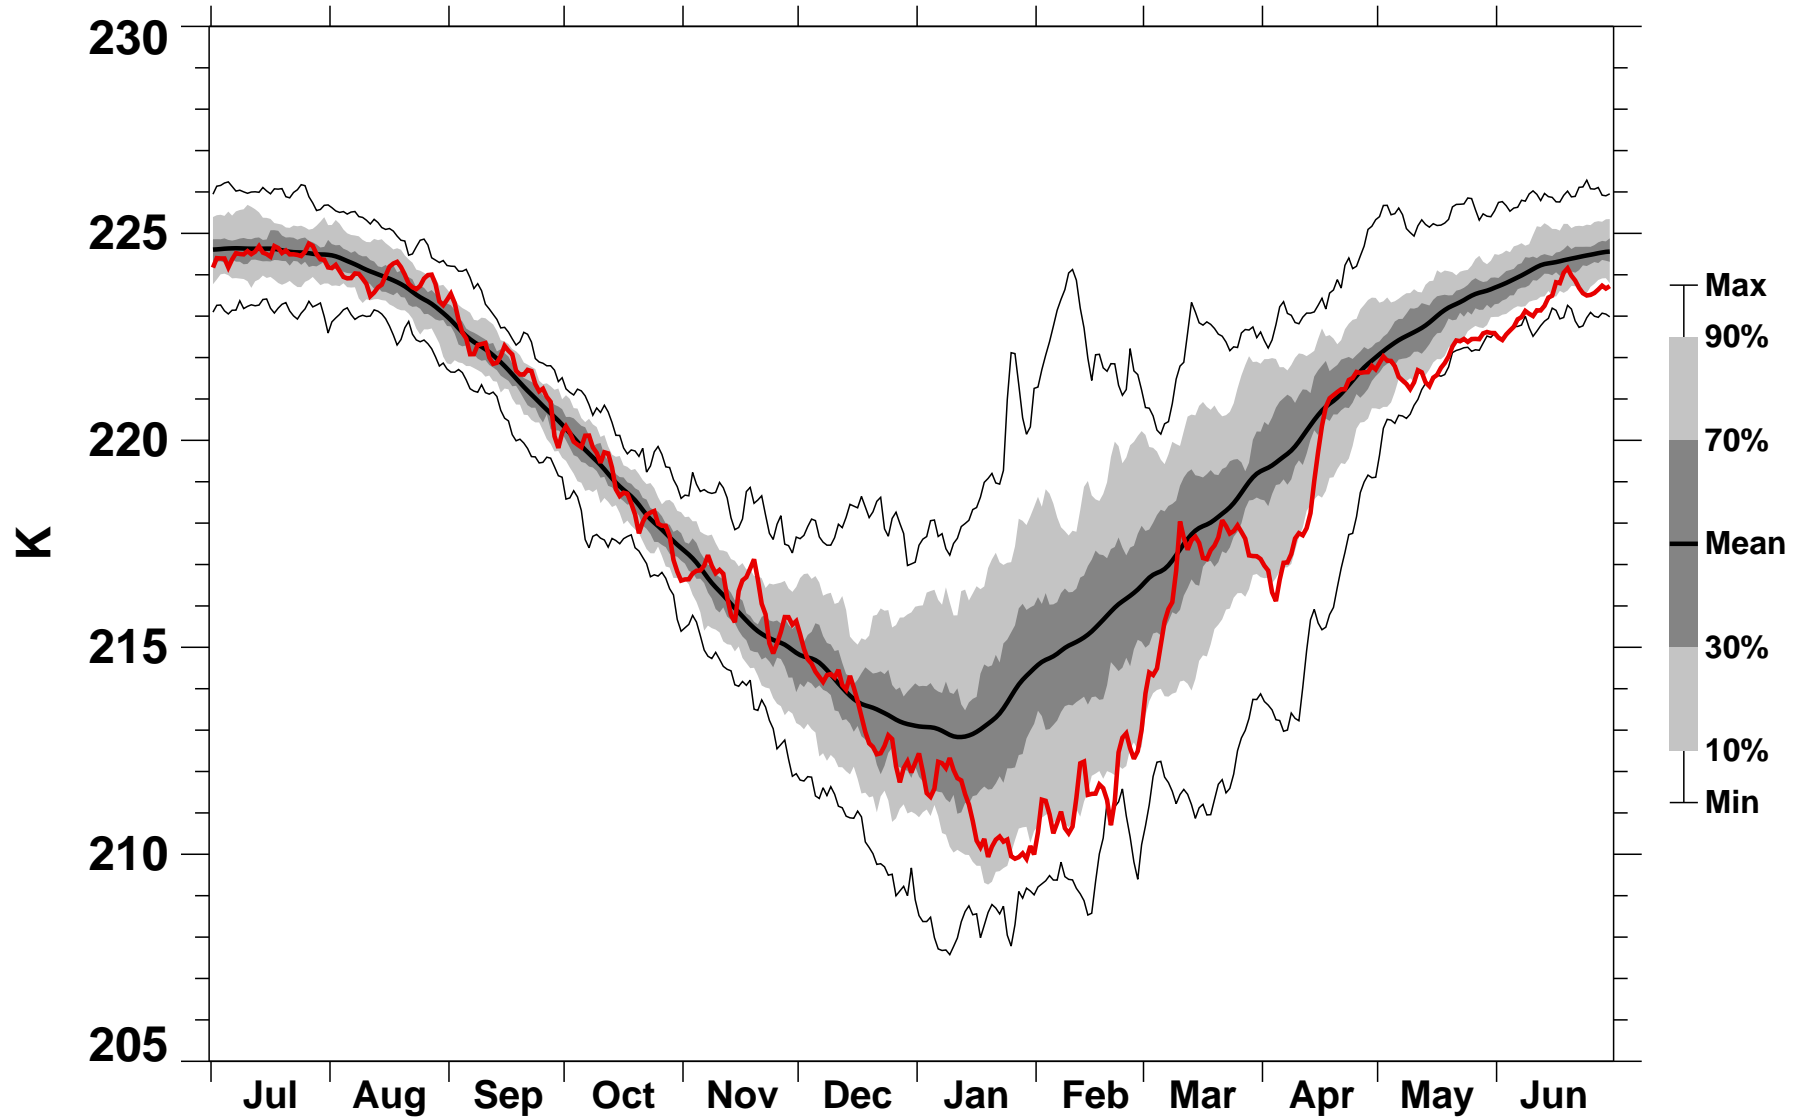

55-75°N Zonal Mean Temperature 100 hPa MERRA2

1978/1979–2022/2023

1992/1993