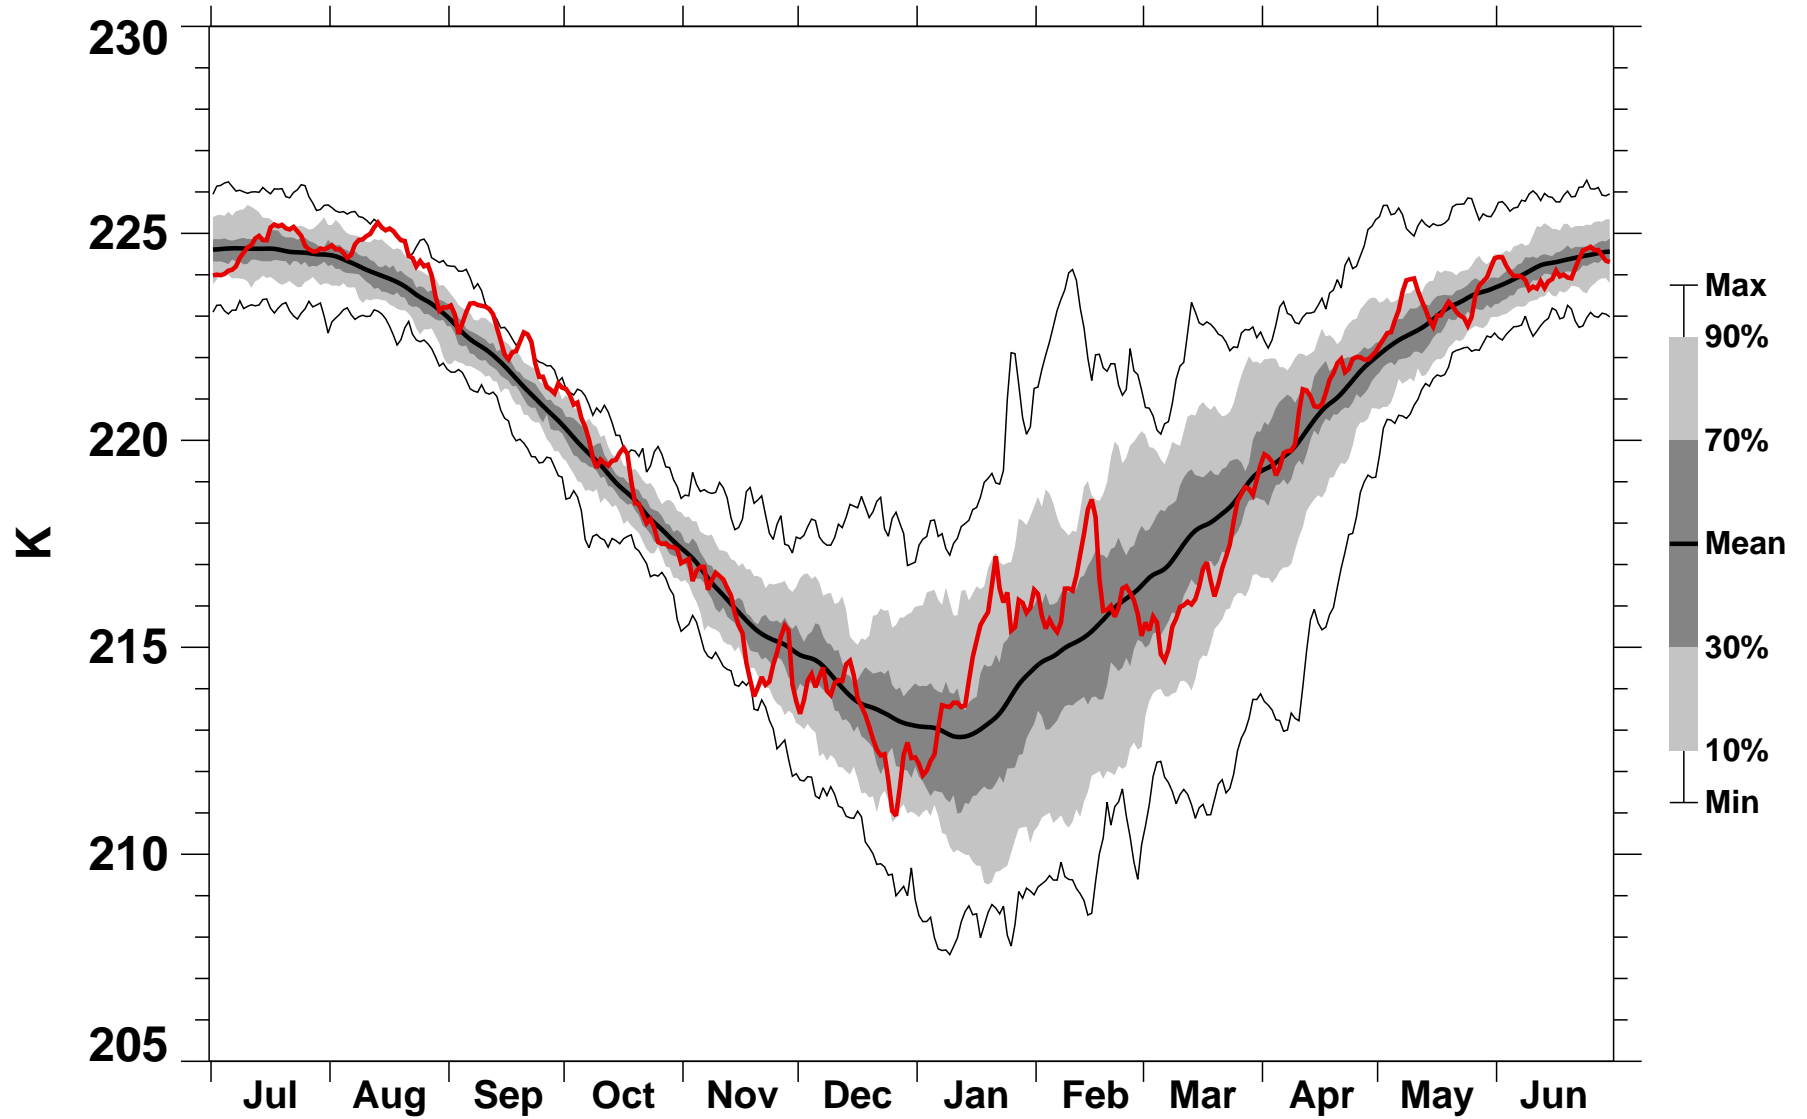

# 55-75°N Zonal Mean Temperature 100 hPa MERRA2

1978/1979–2022/2023

1991/1992