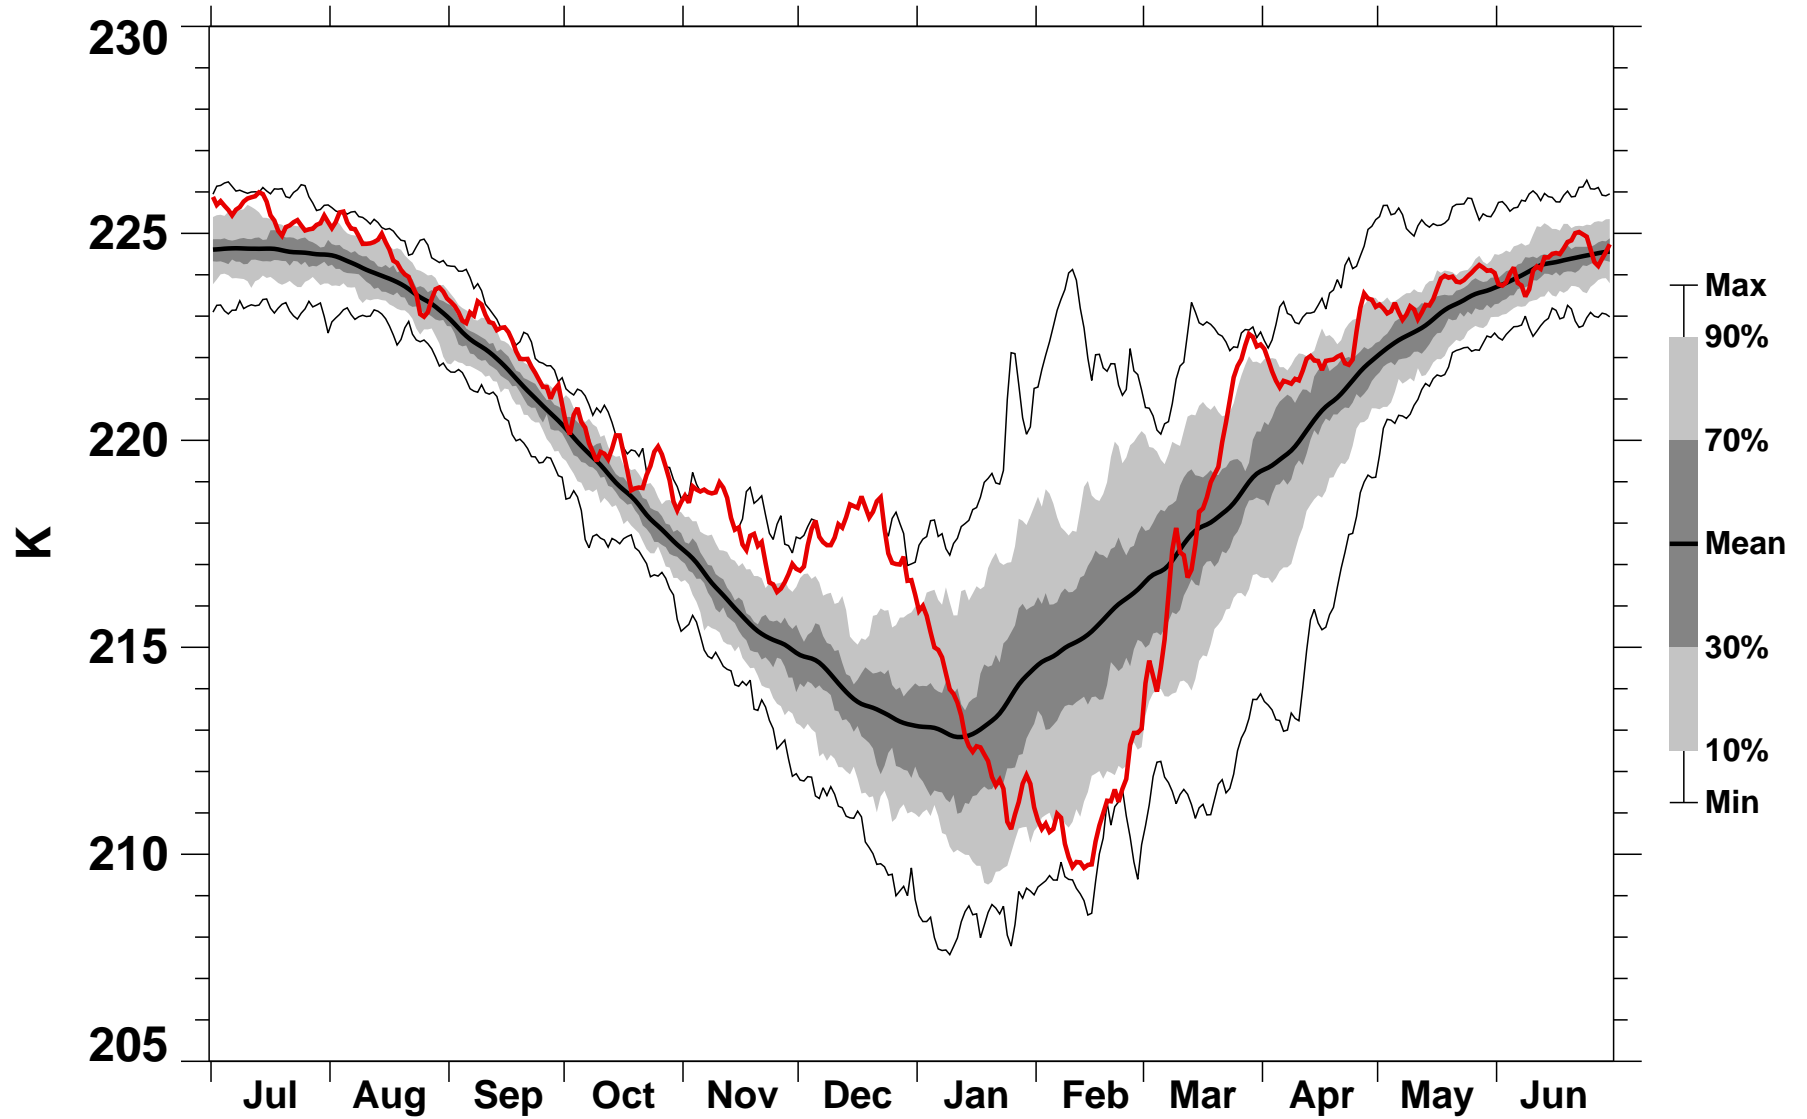

55-75°N Zonal Mean Temperature 100 hPa MERRA2

1978/1979–2022/2023

1987/1988