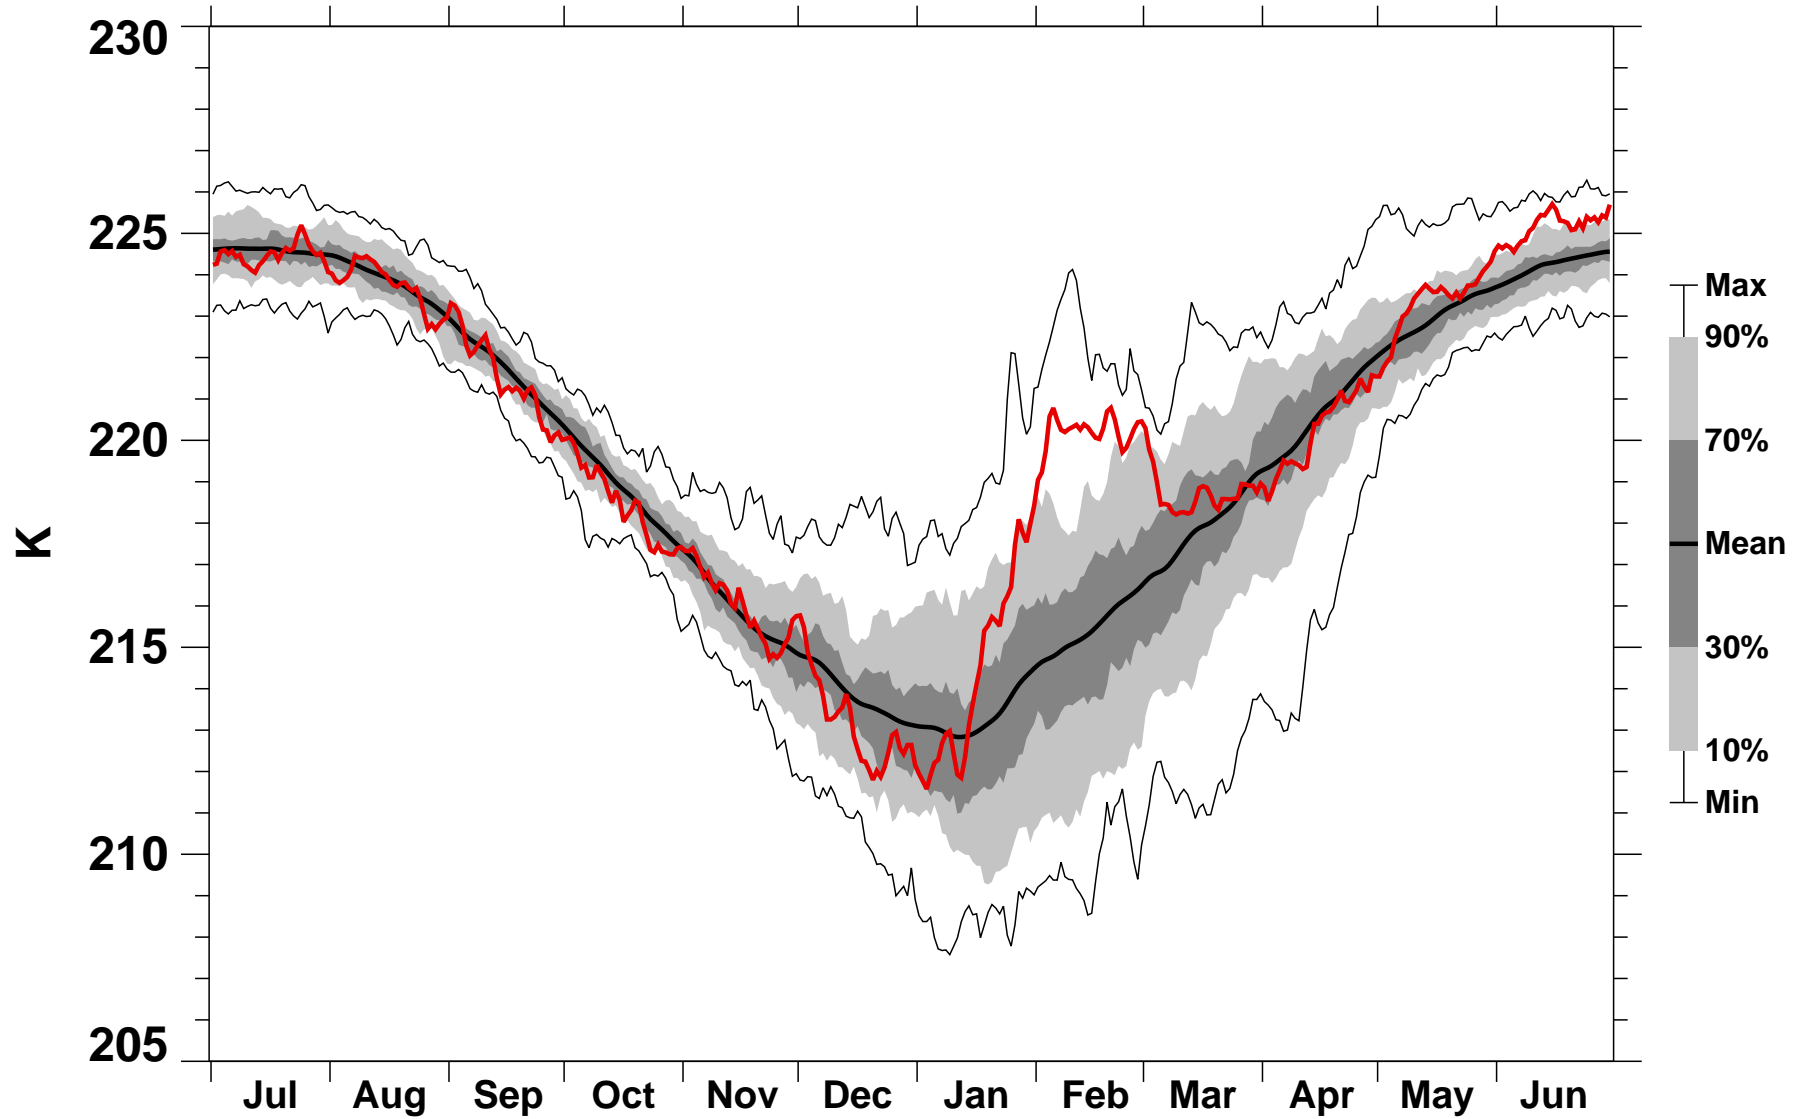

55-75°N Zonal Mean Temperature 100 hPa MERRA2

1978/1979-2022/2023

1986/1987