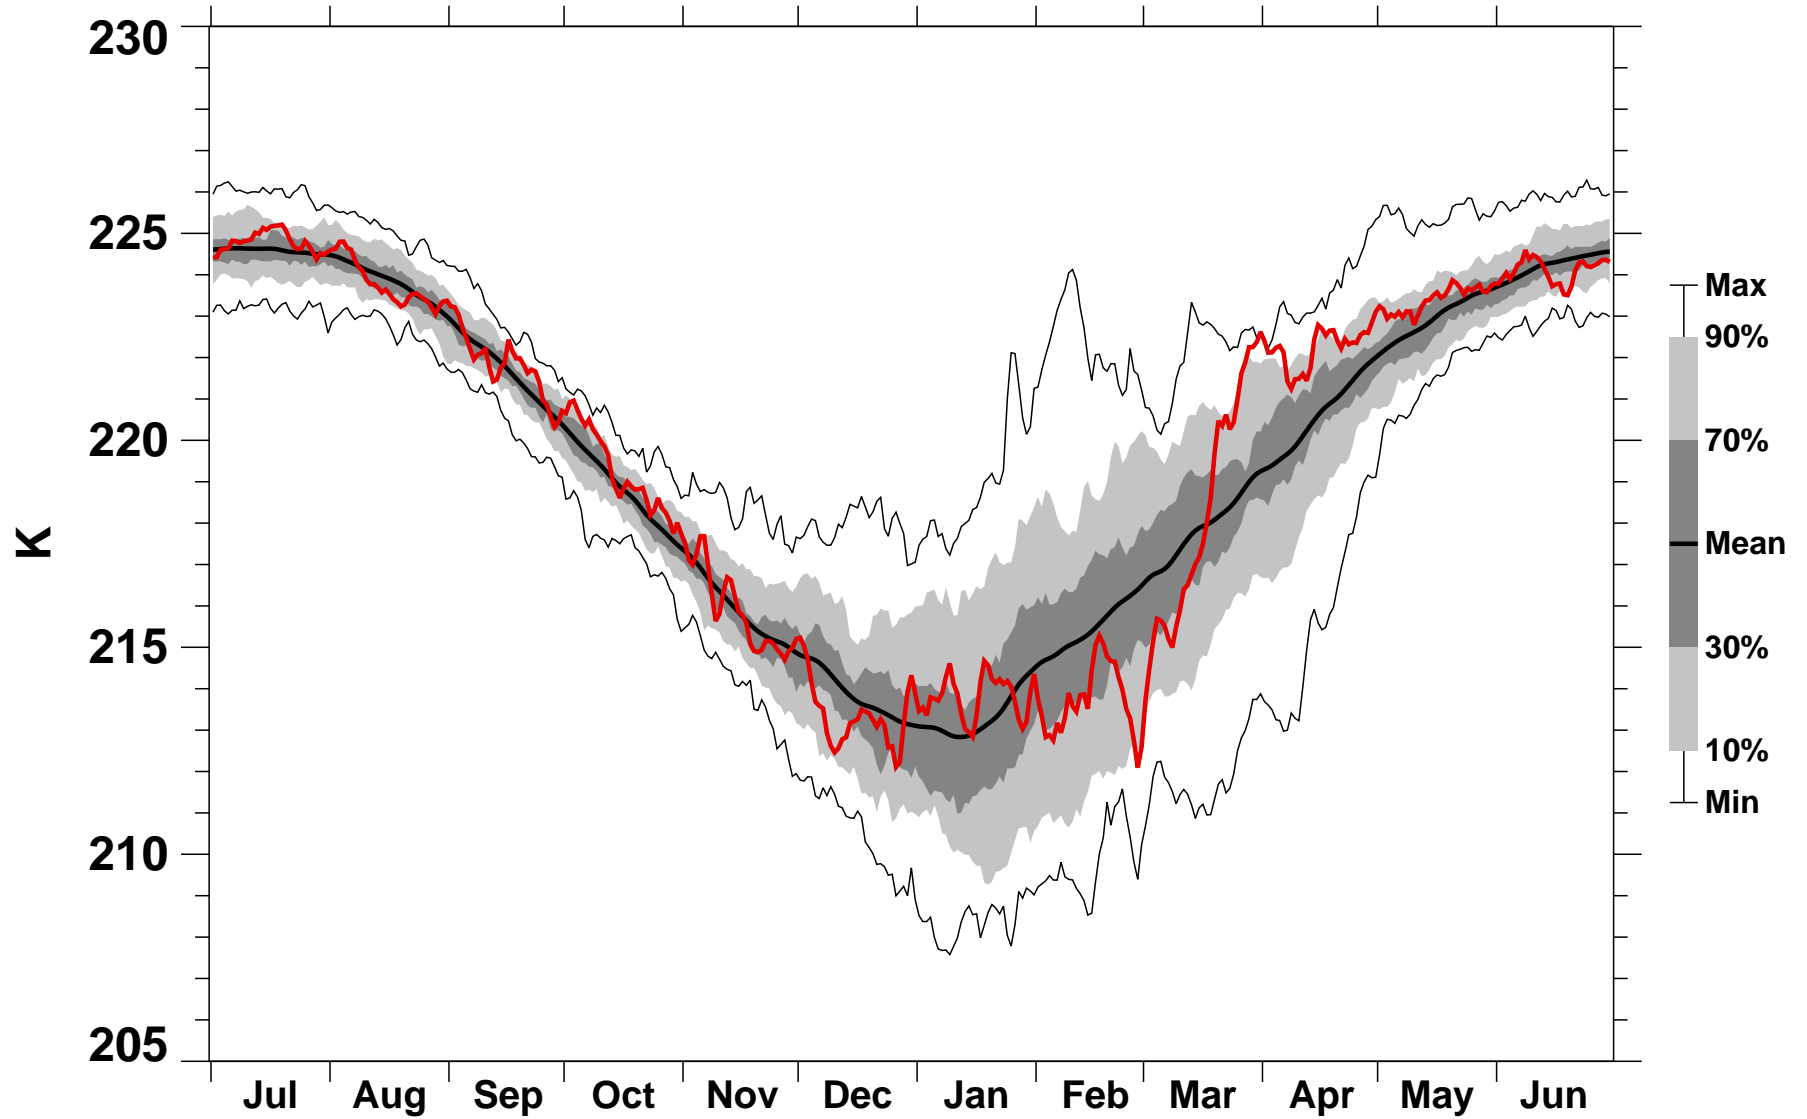

55-75°N Zonal Mean Temperature 100 hPa MERRA2

1978/1979-2022/2023

1985/1986