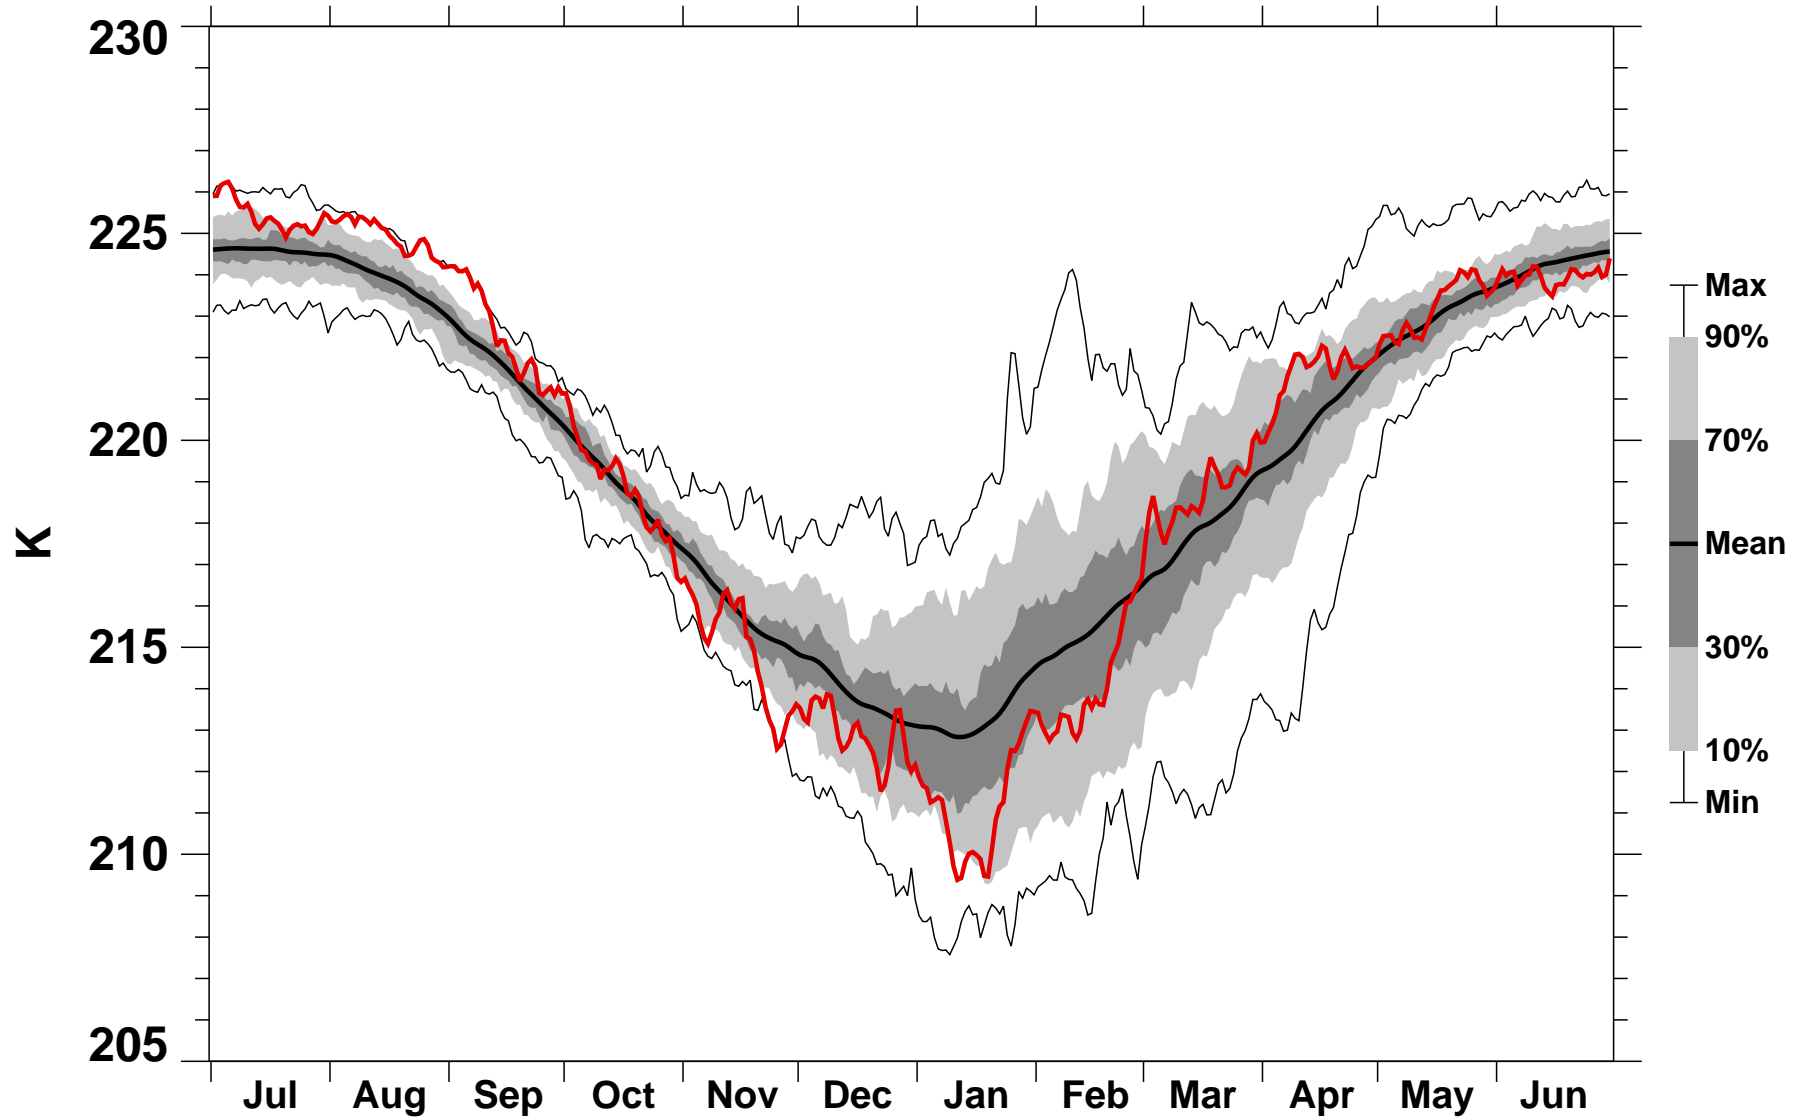

# 55-75°N Zonal Mean Temperature 100 hPa MERRA2

1978/1979–2022/2023

1982/1983