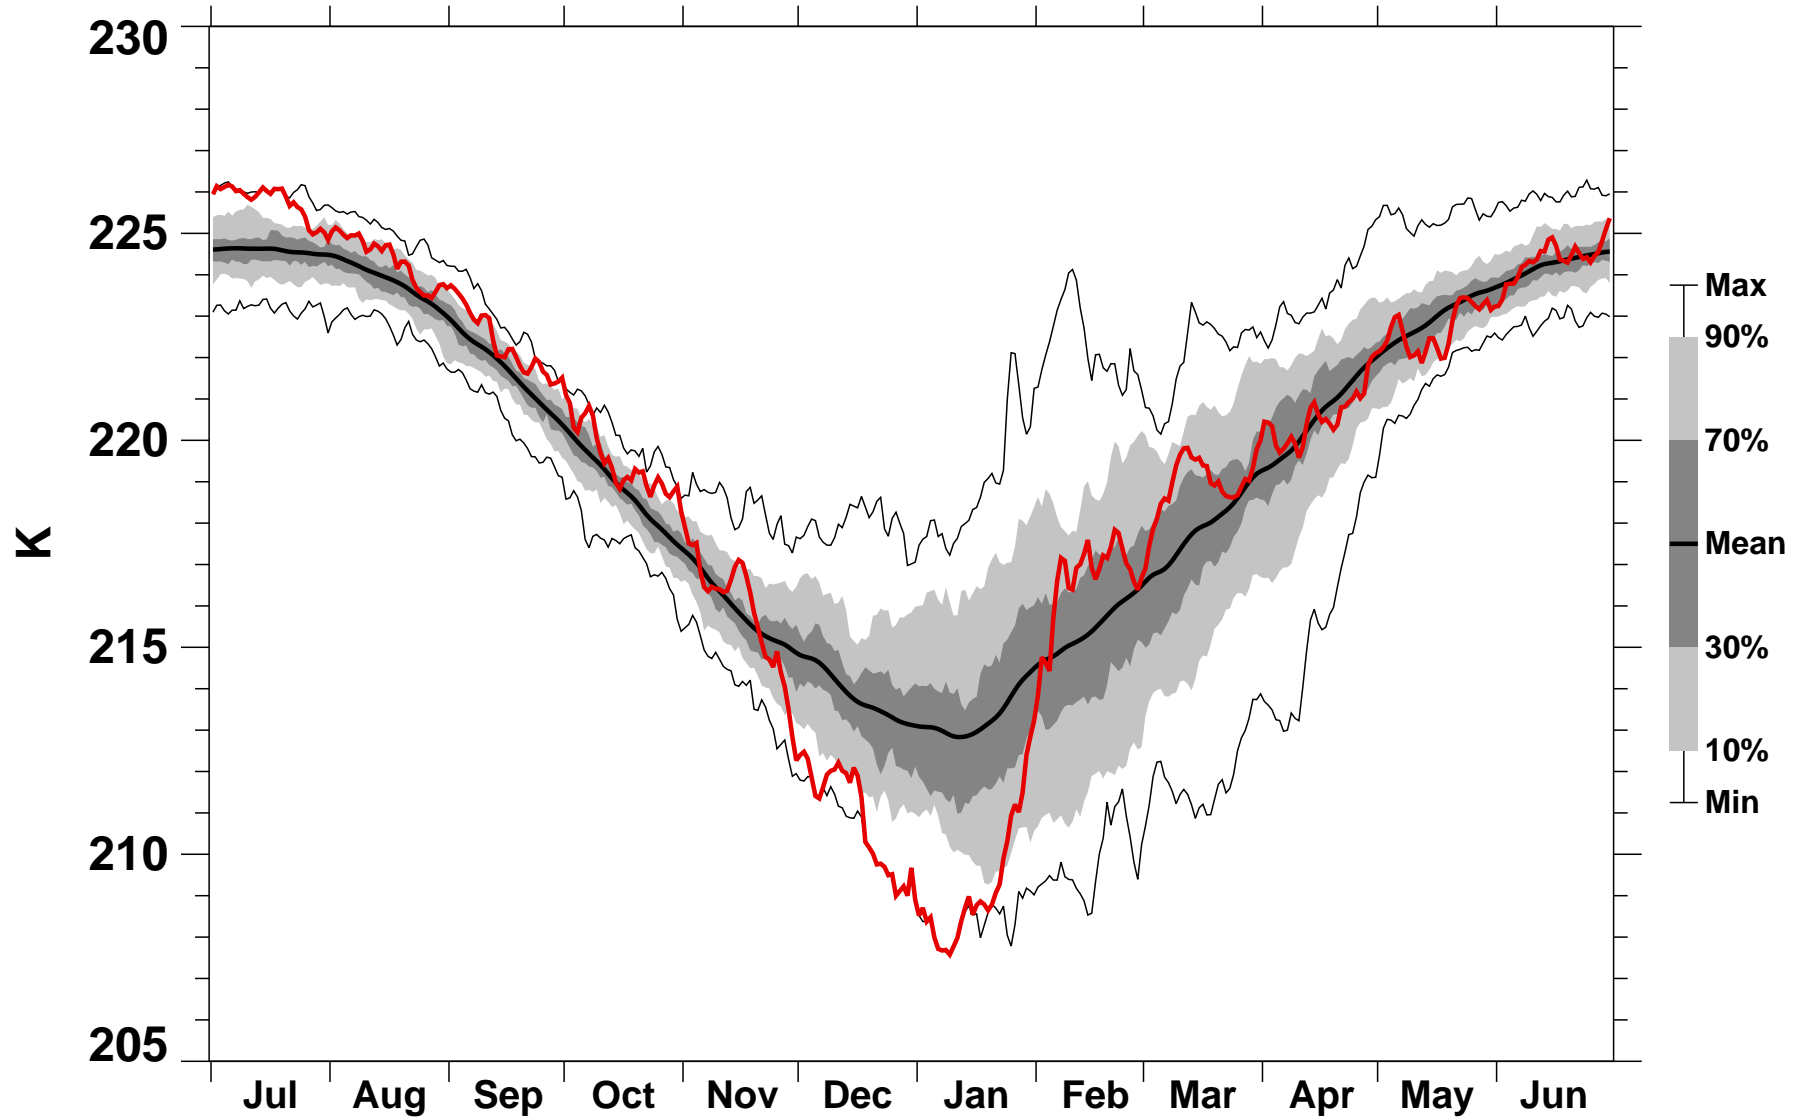

# 55-75°N Zonal Mean Temperature 100 hPa MERRA2

1978/1979–2022/2023

1980/1981