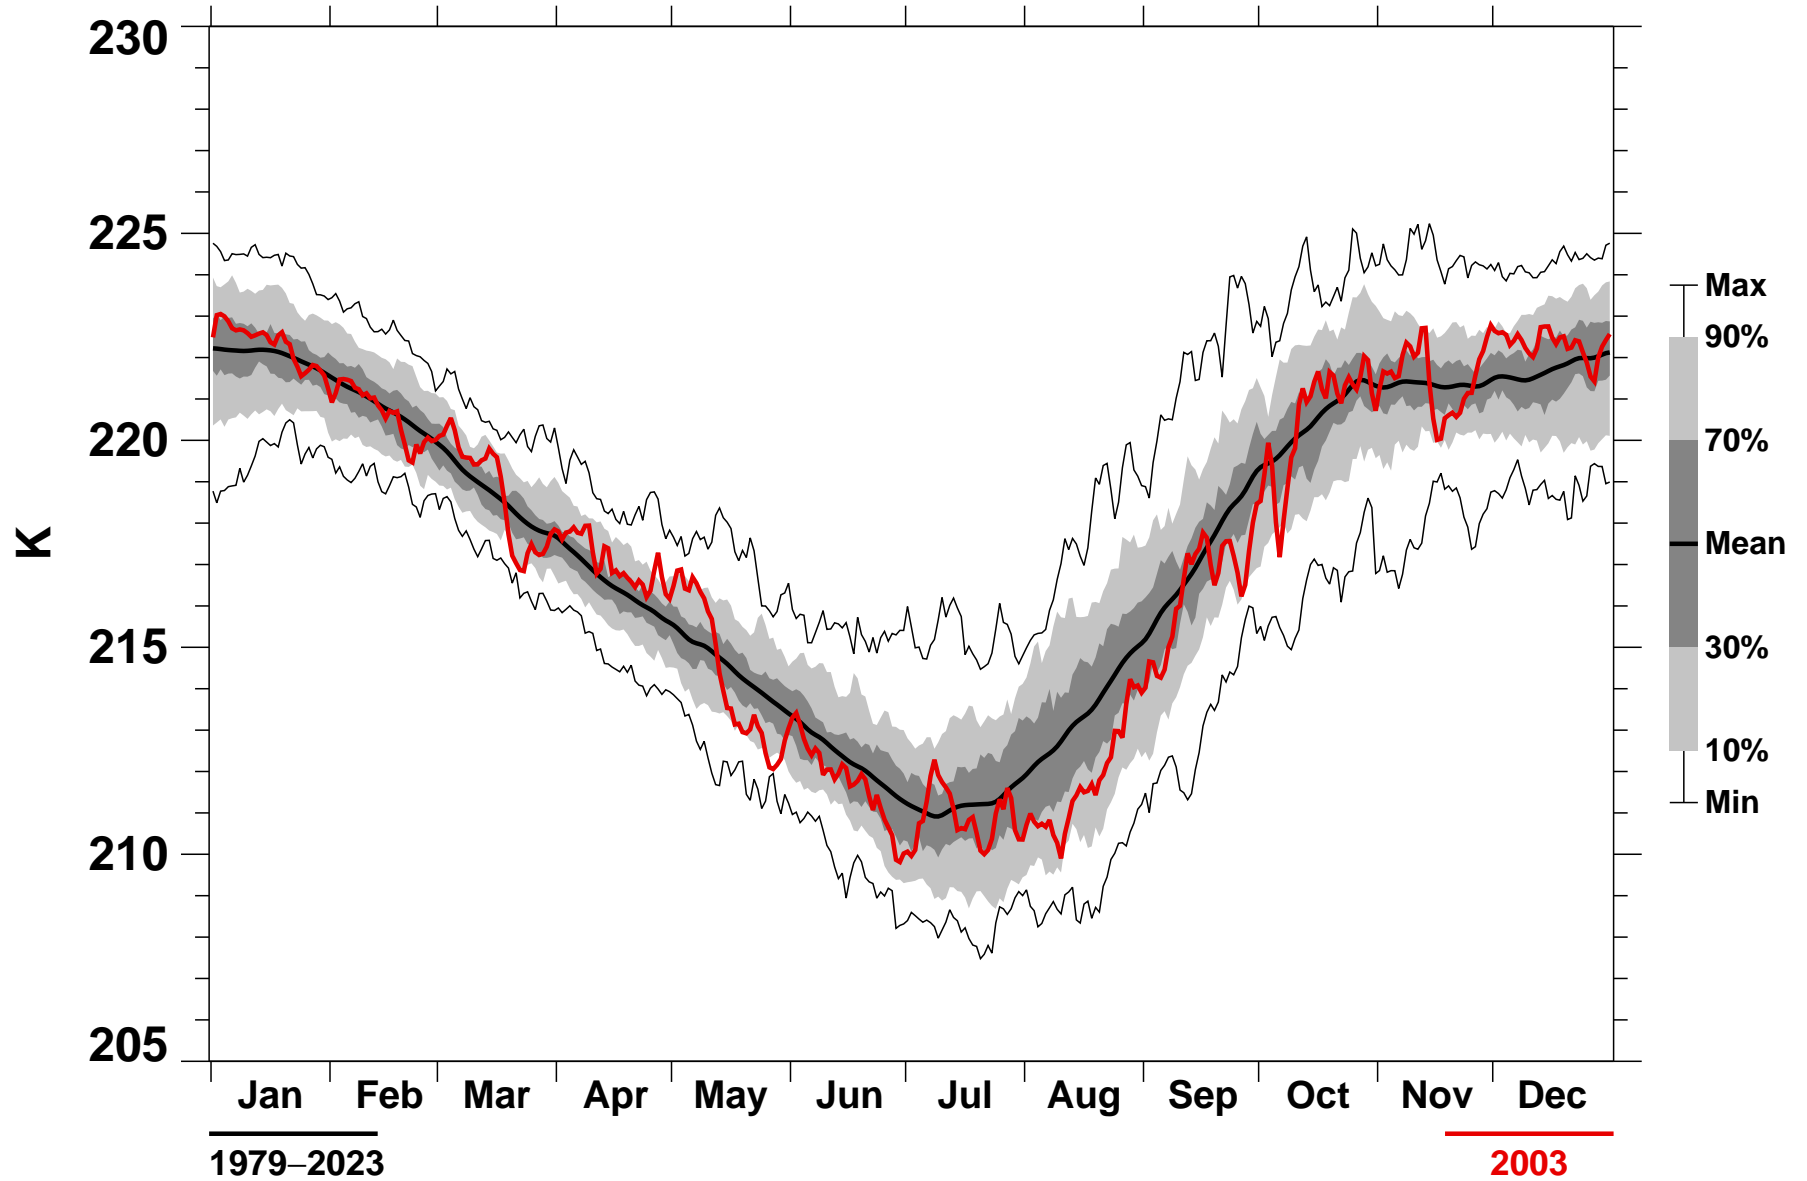

50°S Zonal Mean Temperature 50 hPa MERRA2

1979-2023

2003