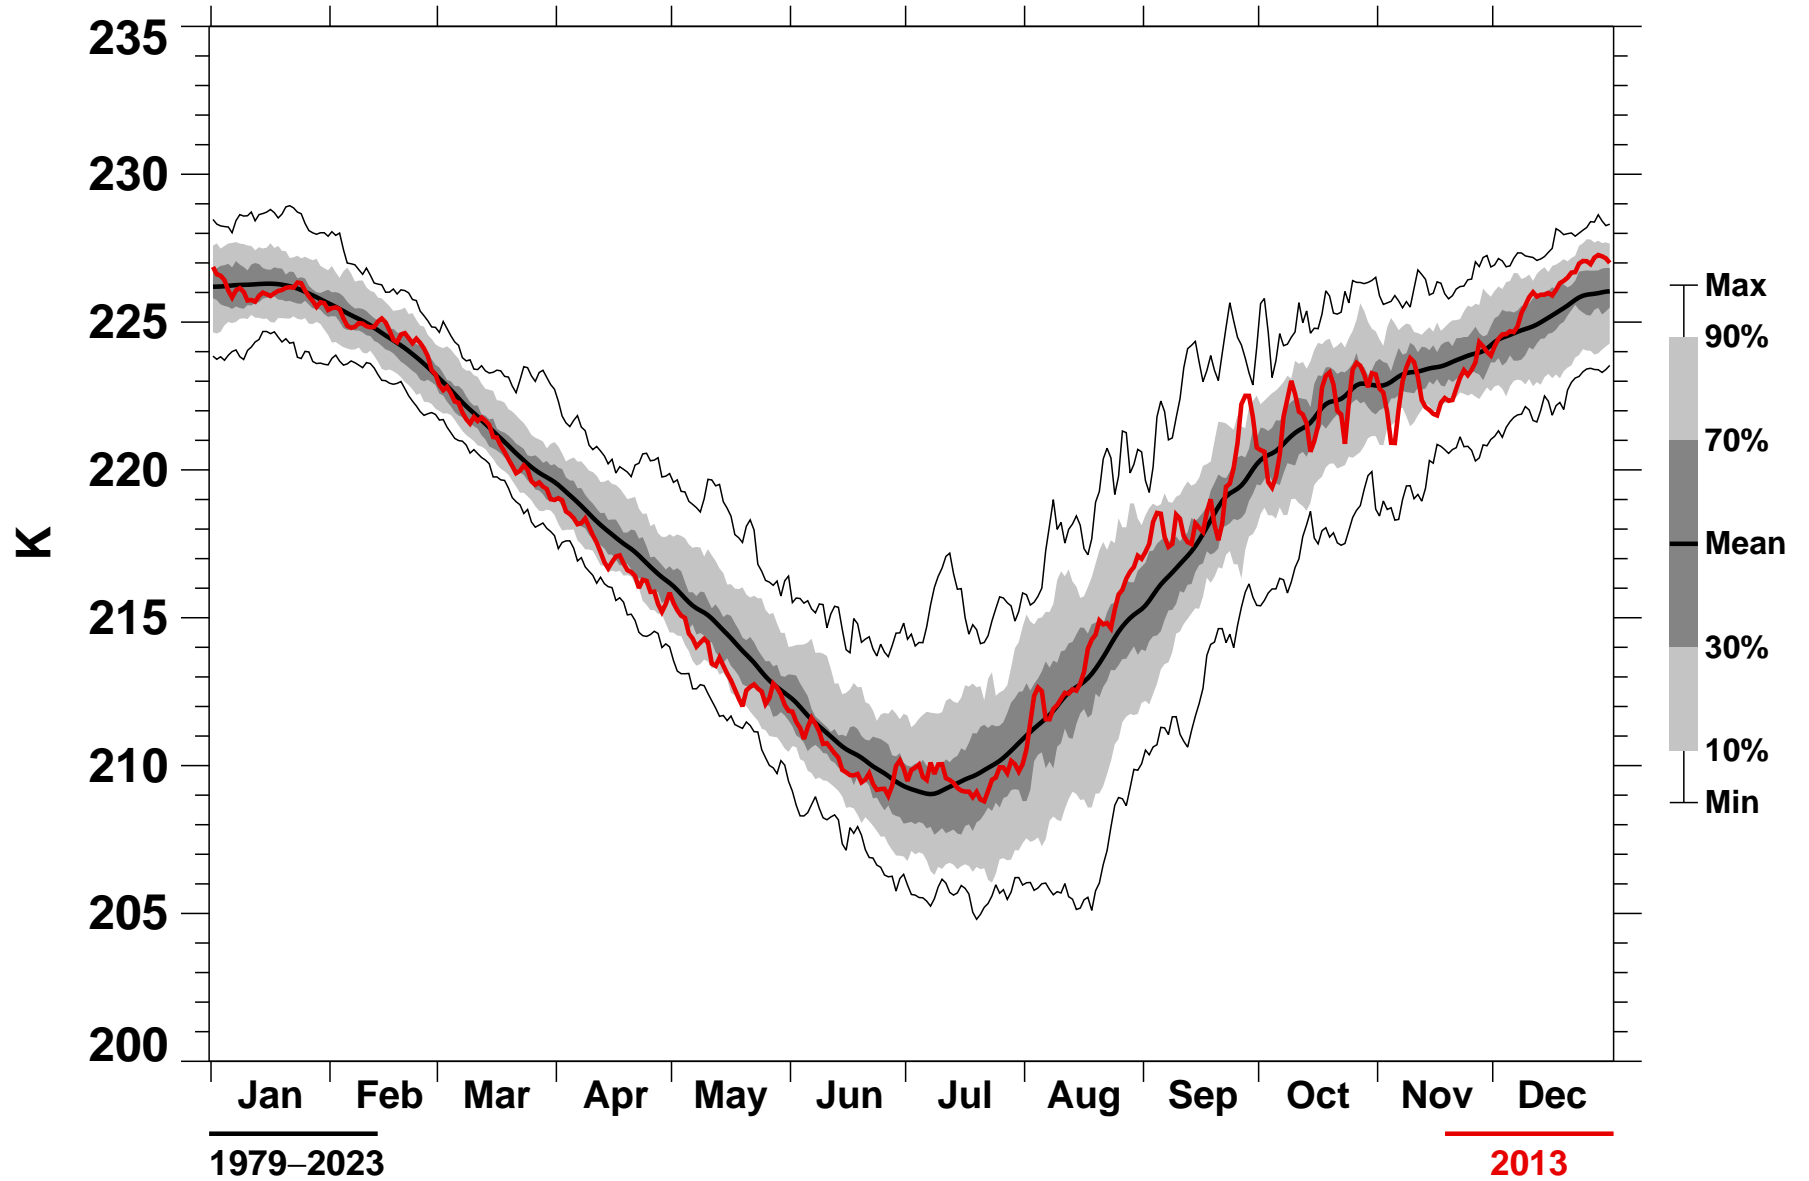

# 50°S Zonal Mean Temperature 30 hPa MERRA2

1979-2023

2013