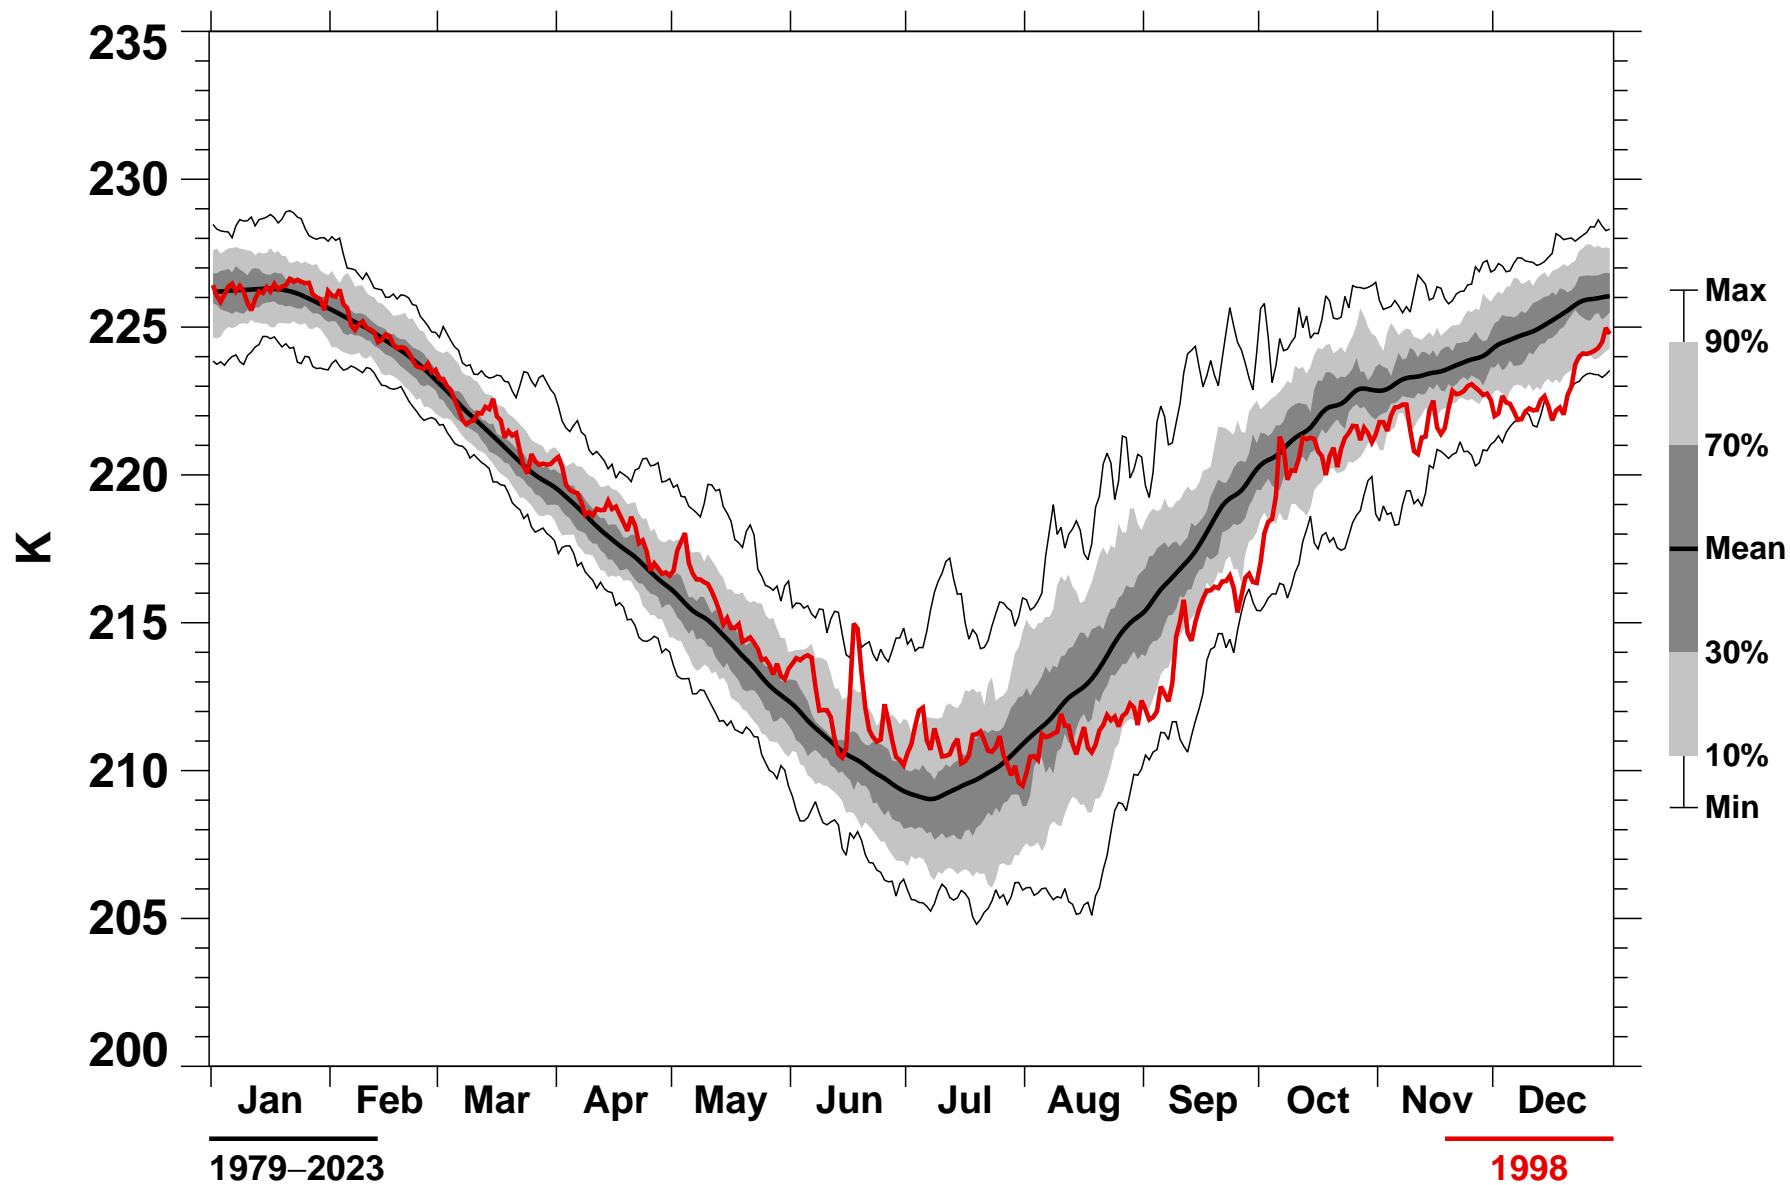

50°S Zonal Mean Temperature 30 hPa MERRA2

1979-2023

1998