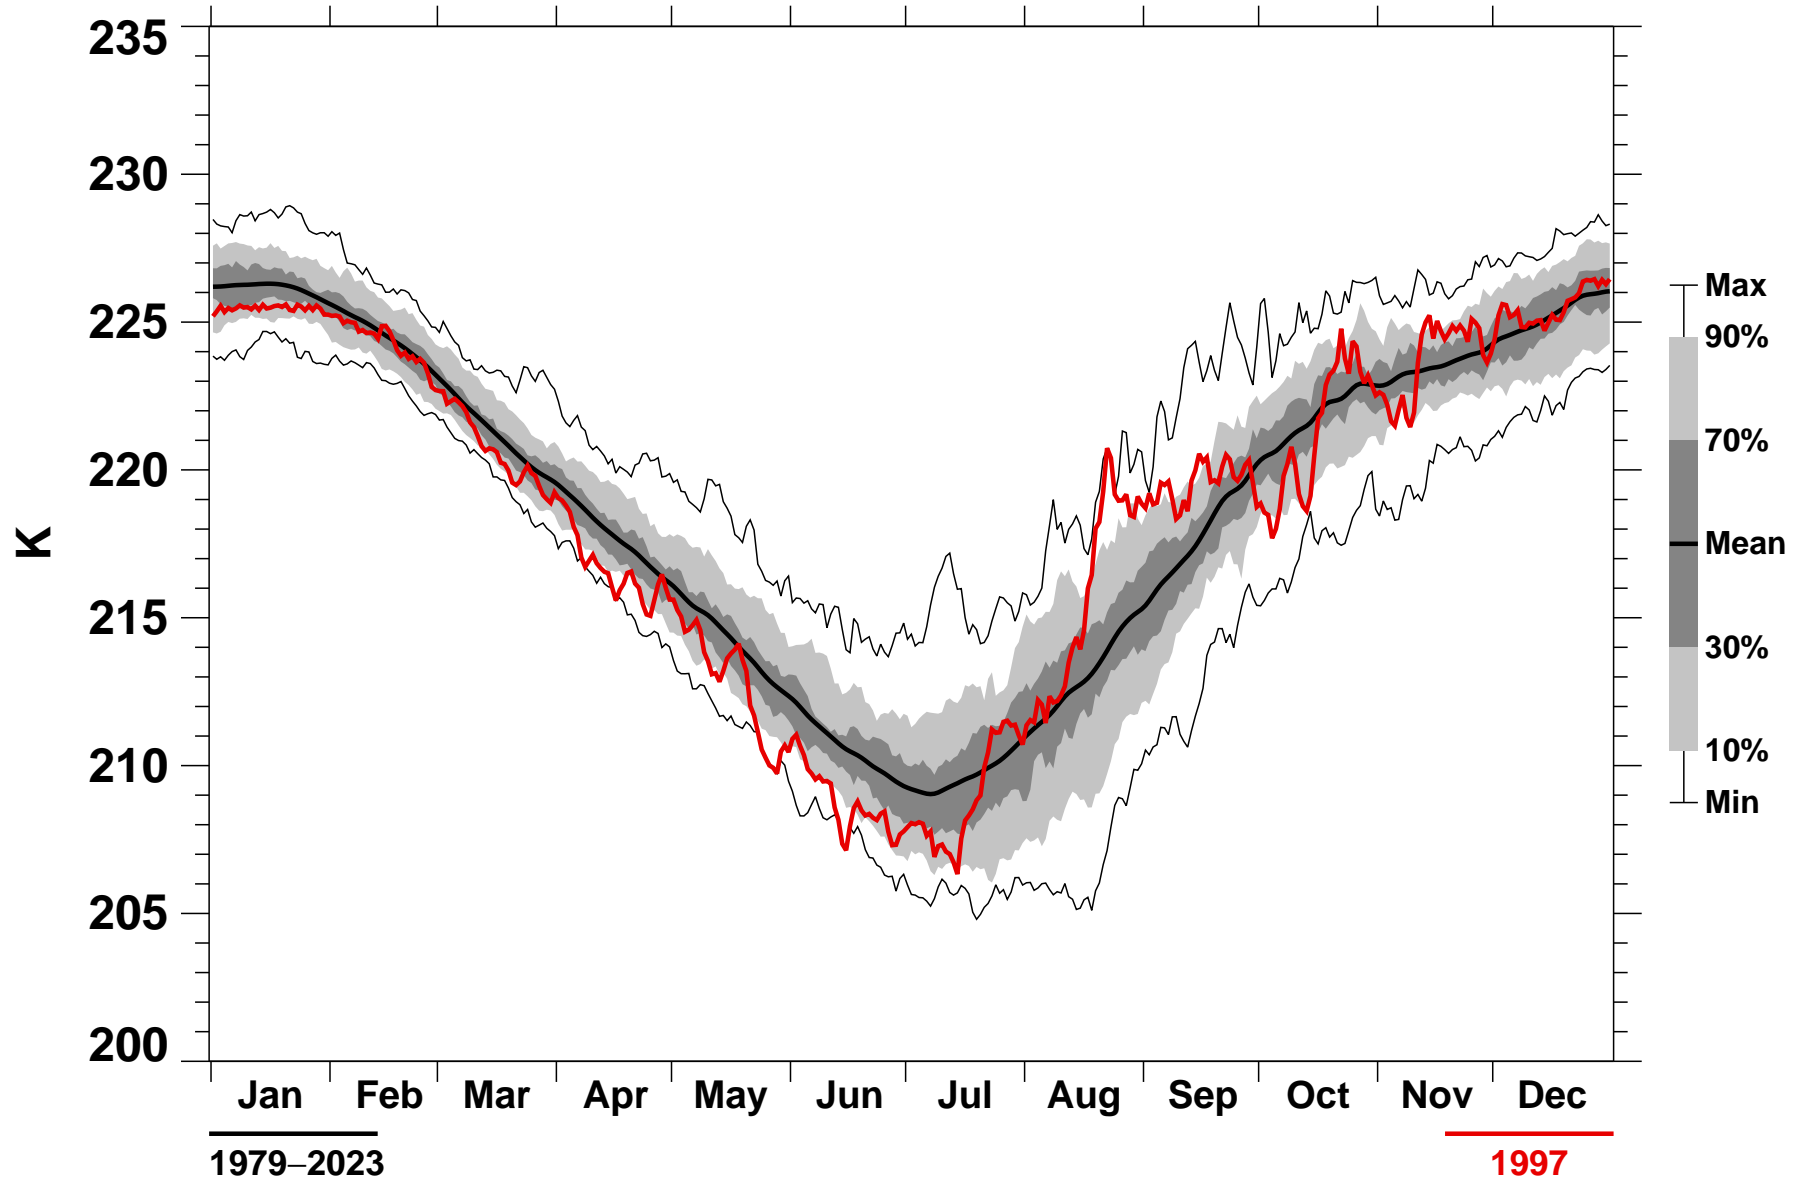

50°S Zonal Mean Temperature 30 hPa MERRA2

1979-2023

1997