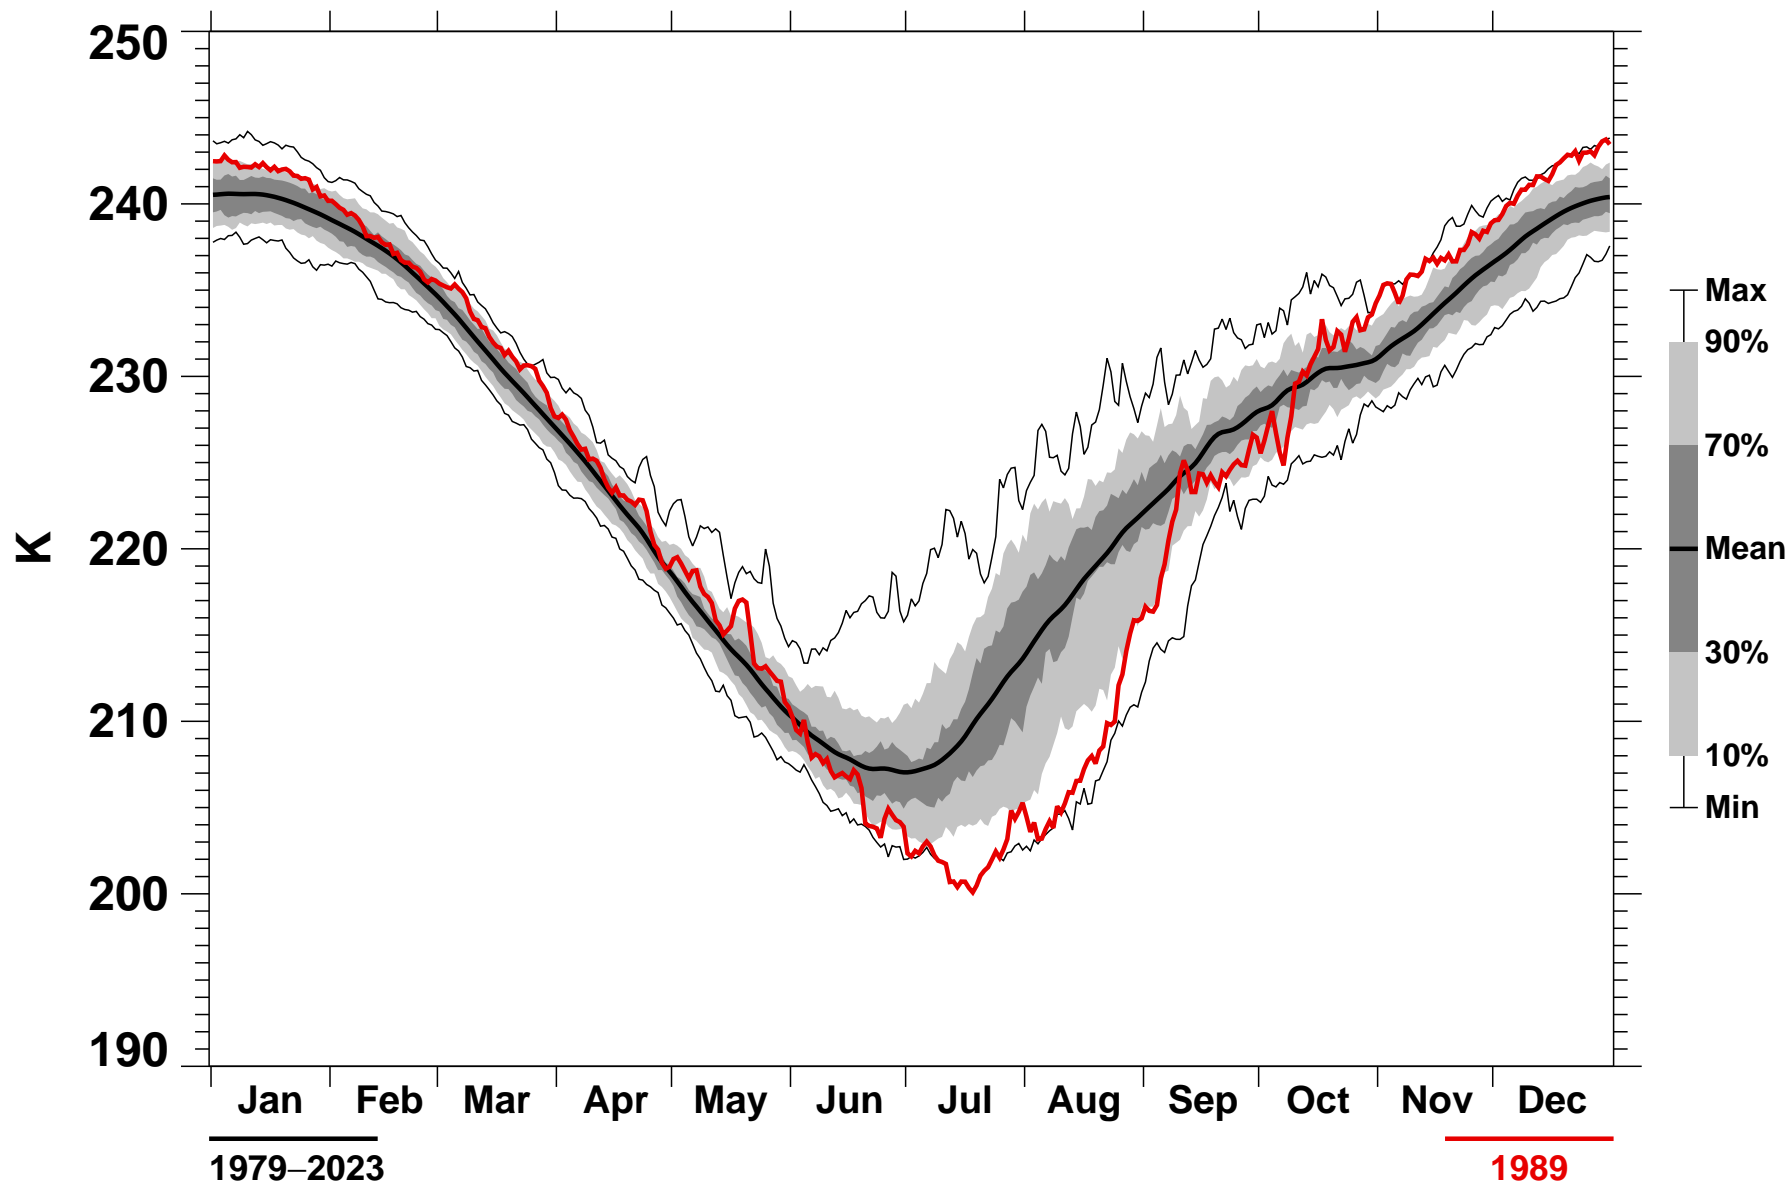

50°S Zonal Mean Temperature 10 hPa MERRA2

1979-2023

1989