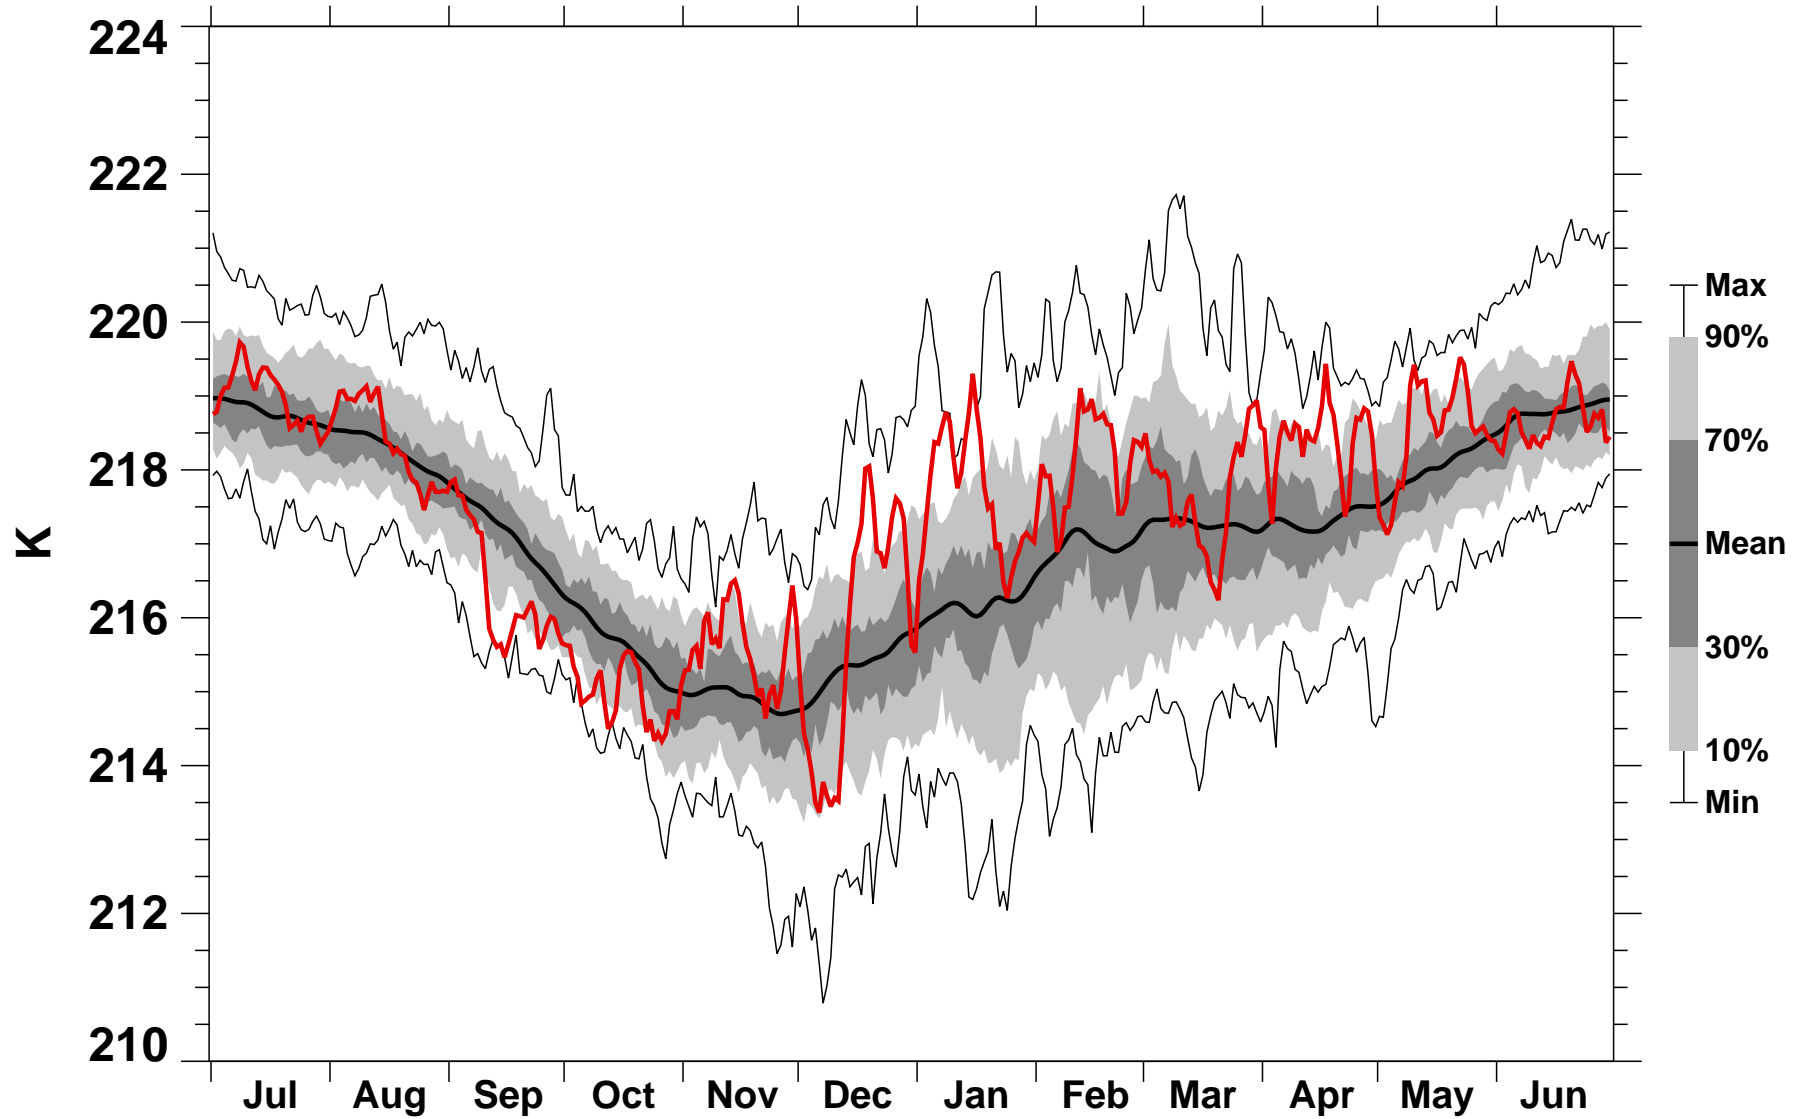

50°N Zonal Mean Temperature 70 hPa MERRA2

1978/1979–2022/2023

2019/2020