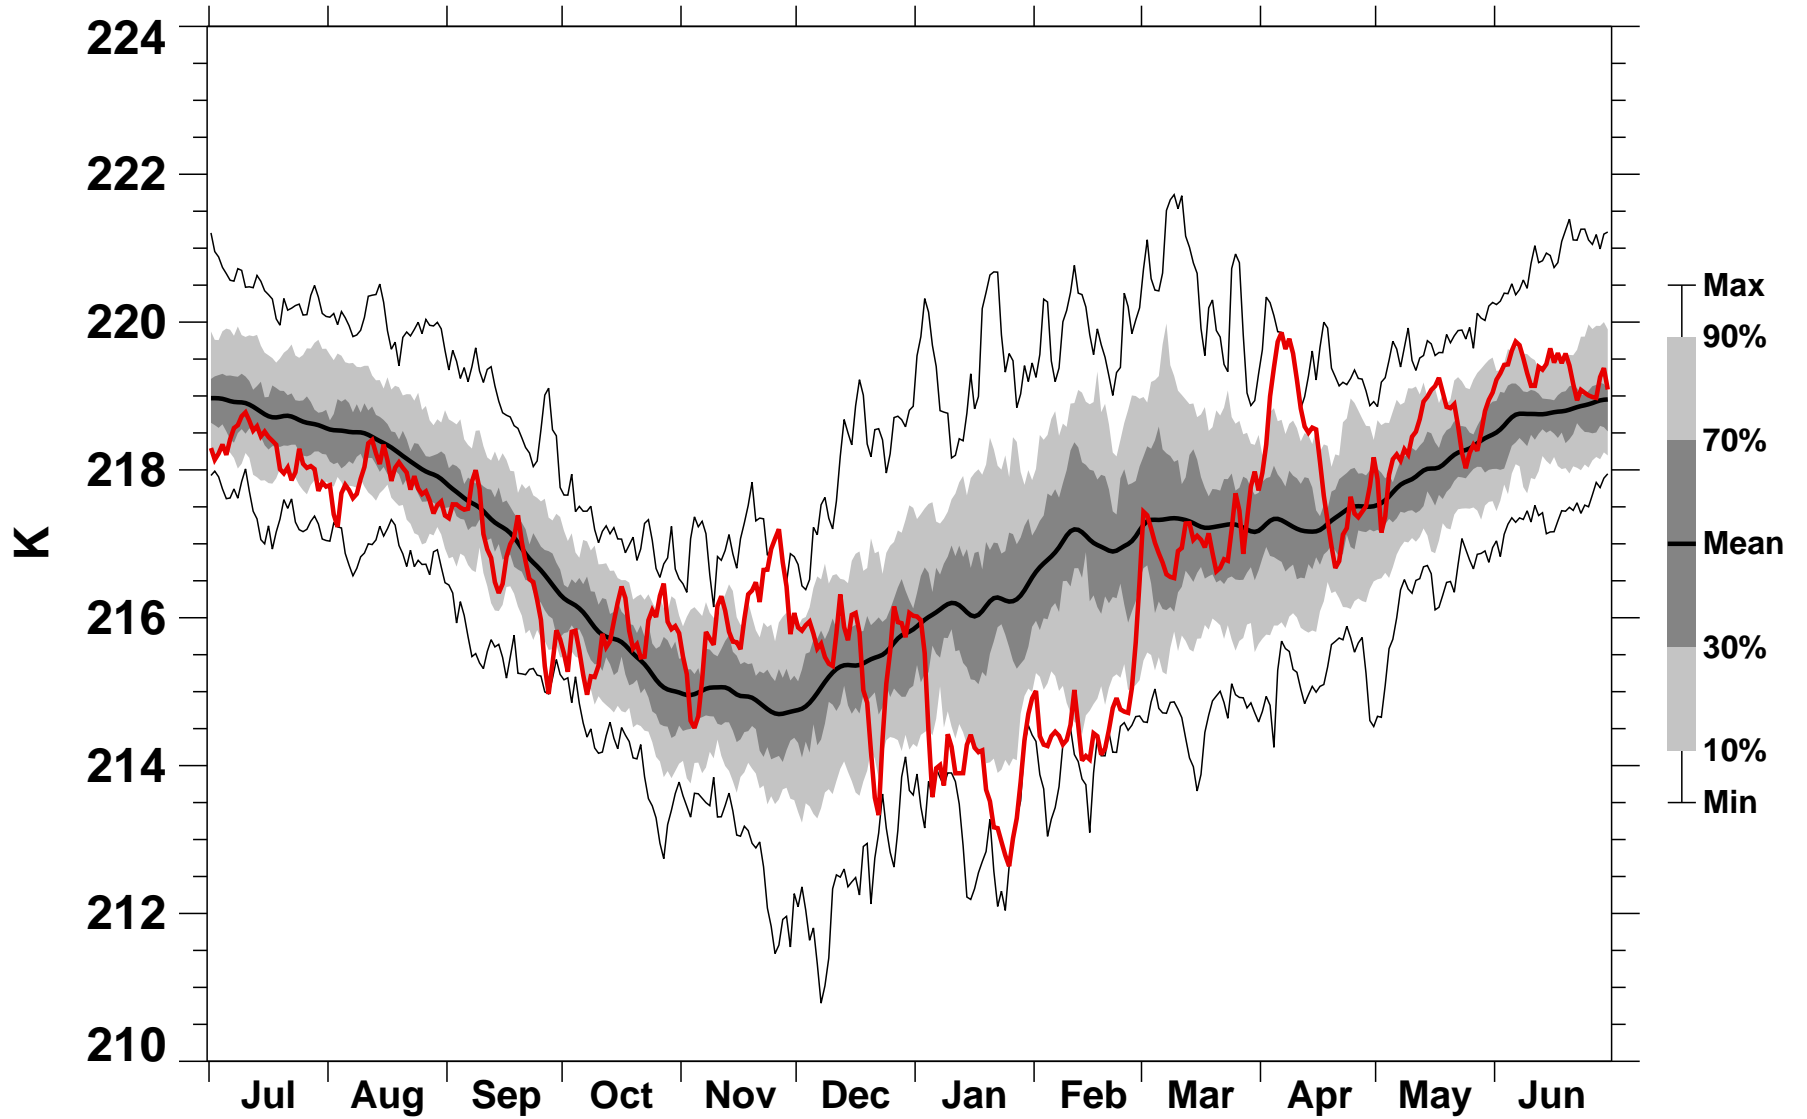

50°N Zonal Mean Temperature 70 hPa MERRA2

1978/1979–2022/2023

2018/2019