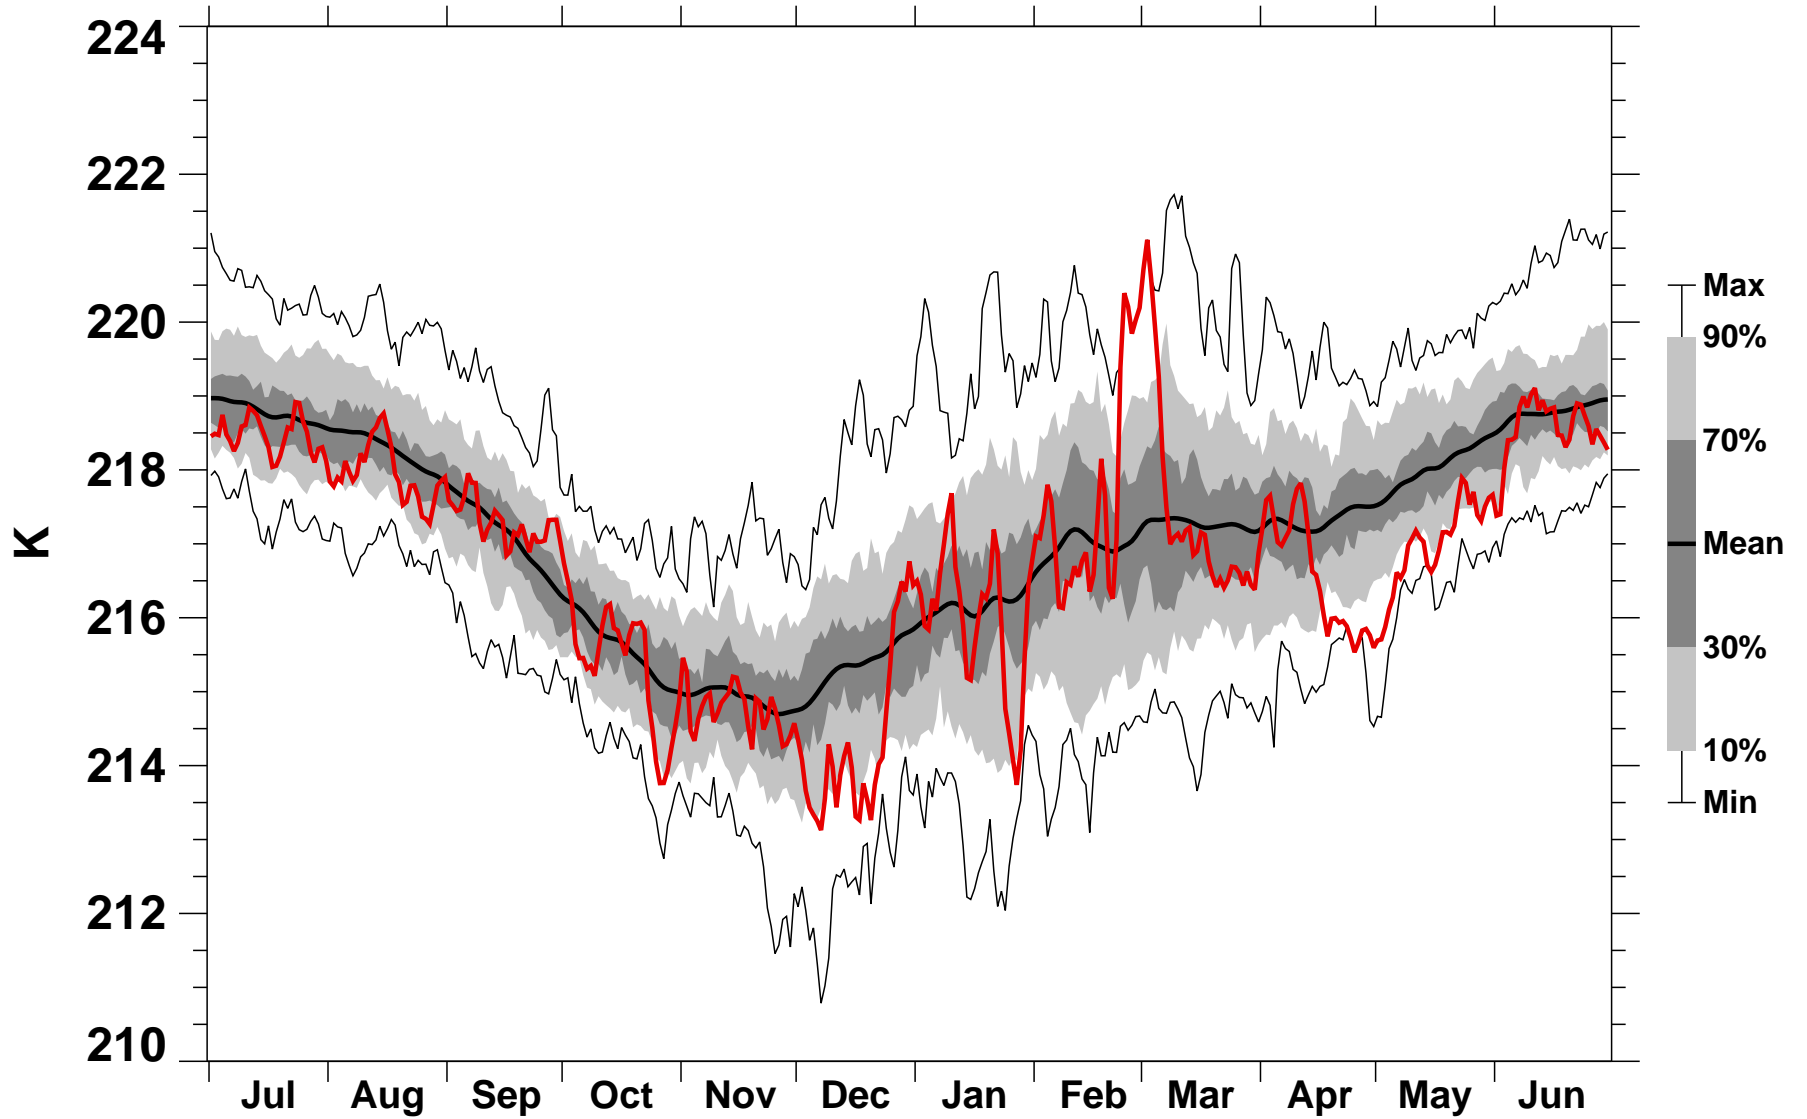

# 50°N Zonal Mean Temperature 70 hPa MERRA2

1978/1979–2022/2023

2017/2018