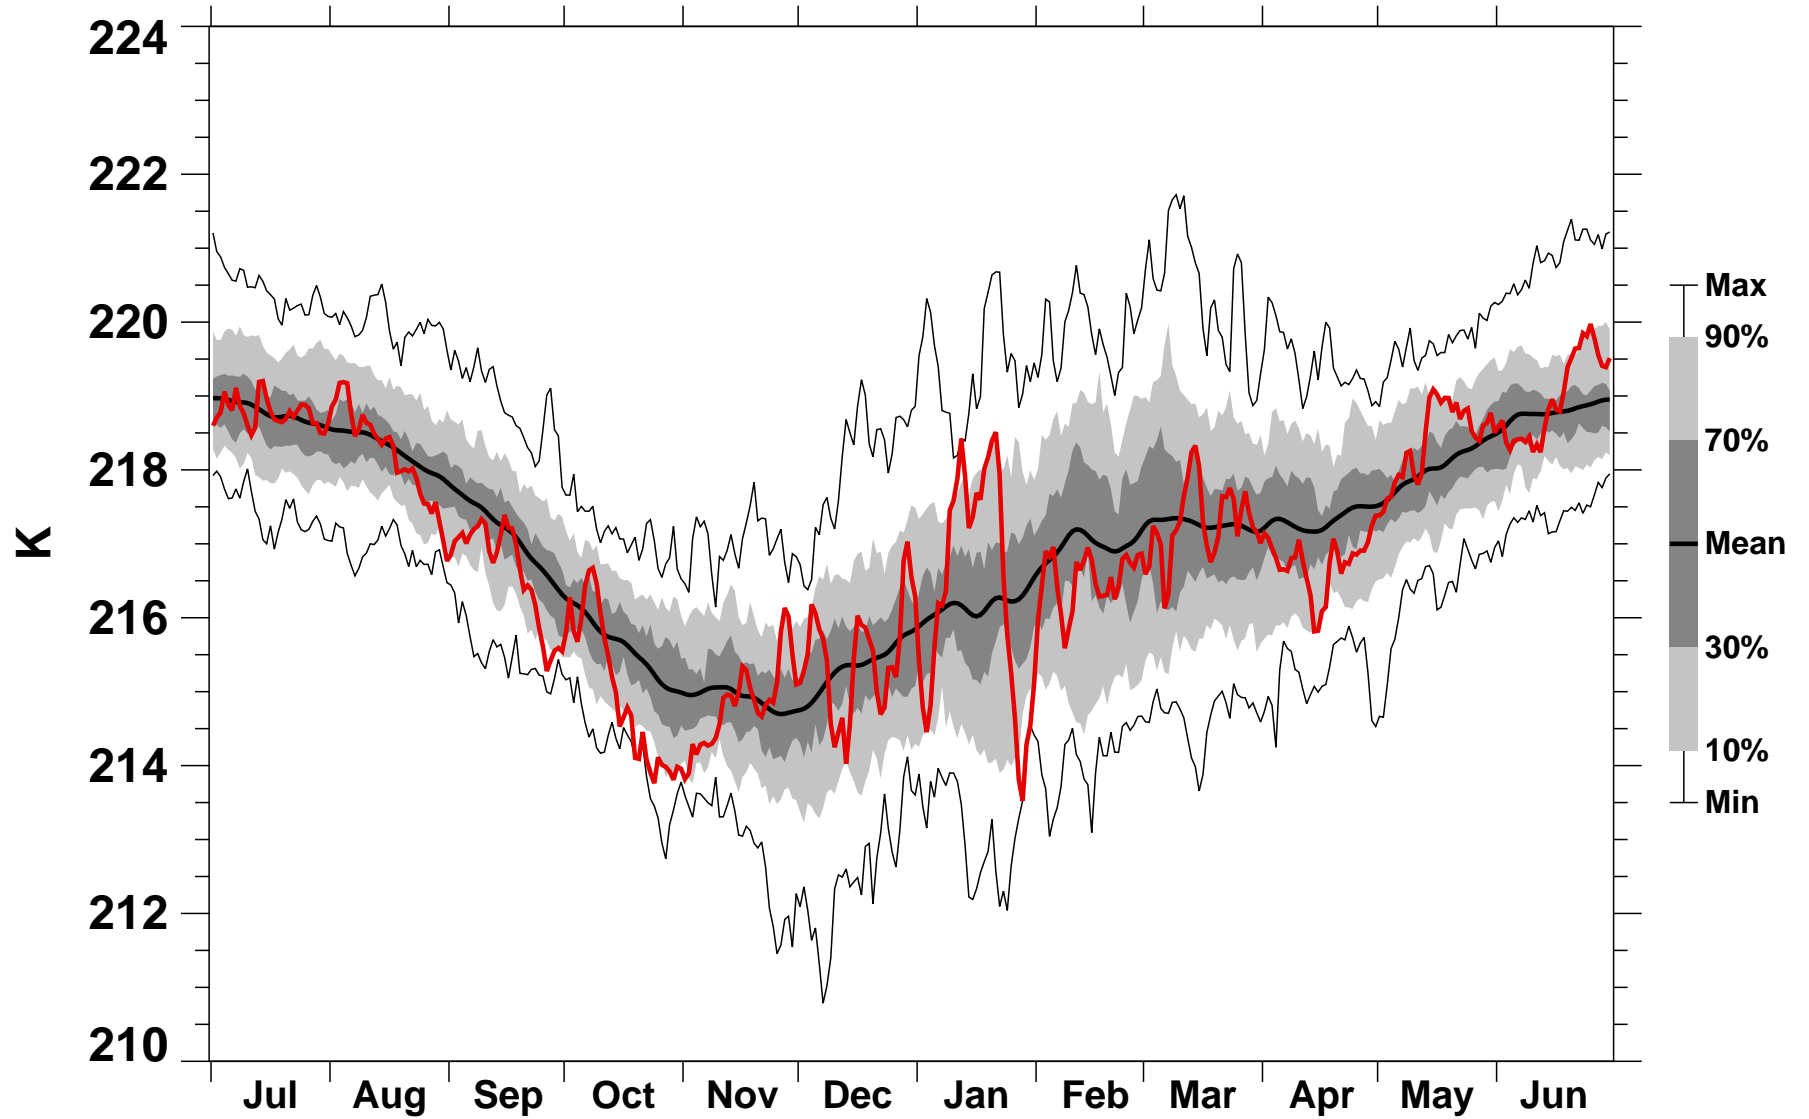

50°N Zonal Mean Temperature 70 hPa MERRA2

1978/1979–2022/2023

2014/2015