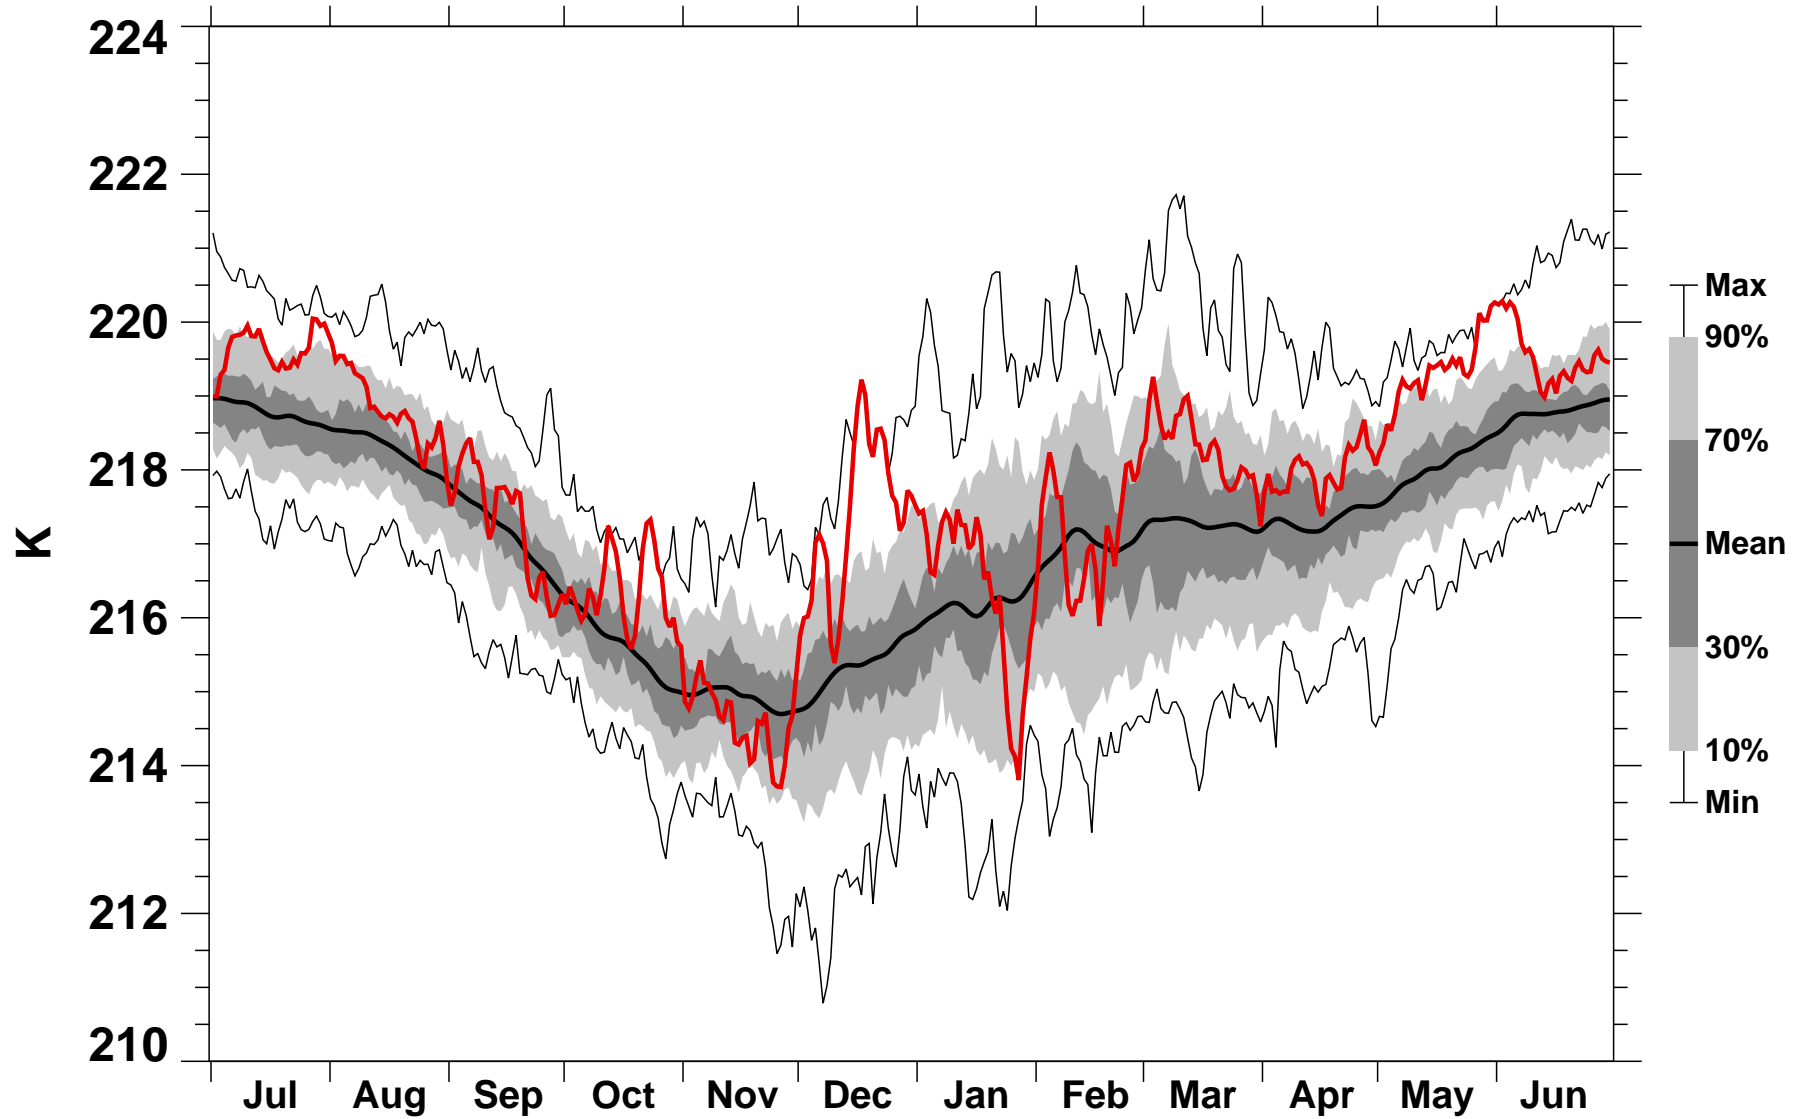

# 50°N Zonal Mean Temperature 70 hPa MERRA2

1978/1979–2022/2023

2009/2010