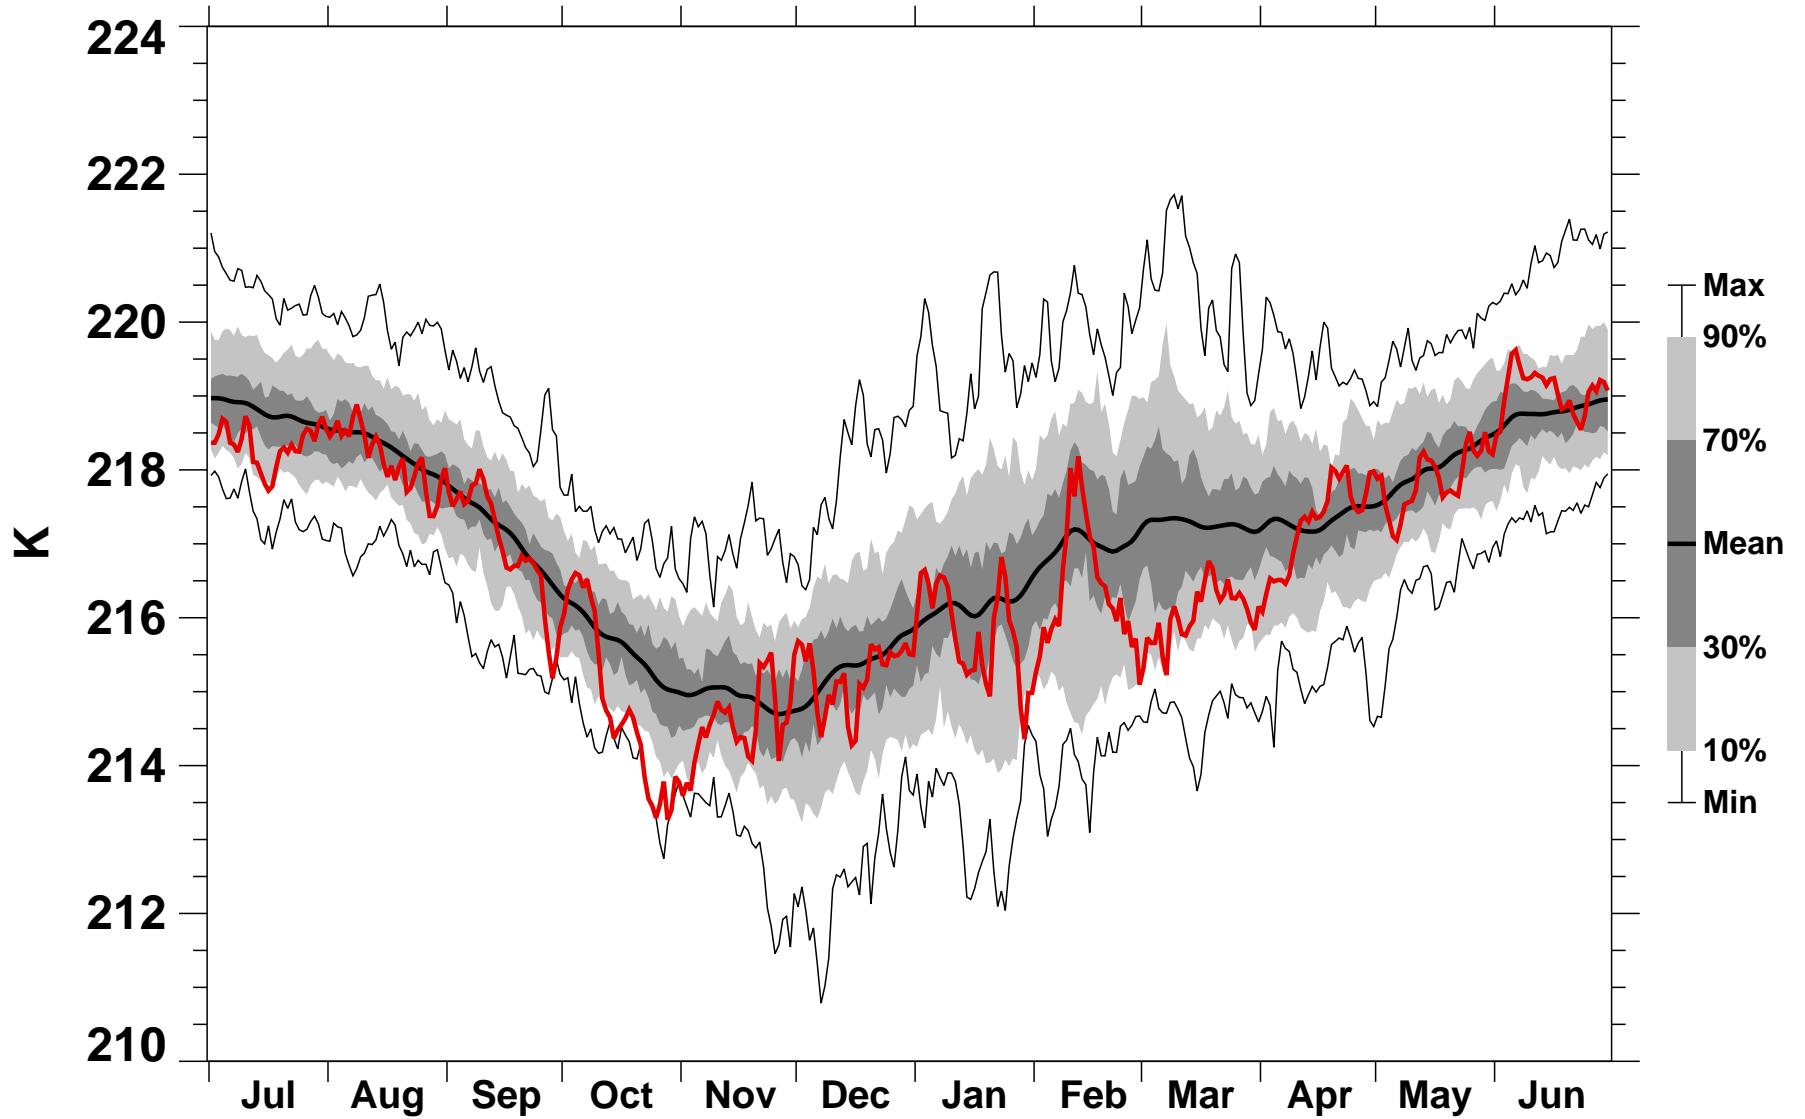

50°N Zonal Mean Temperature 70 hPa MERRA2

1978/1979–2022/2023

2008/2009