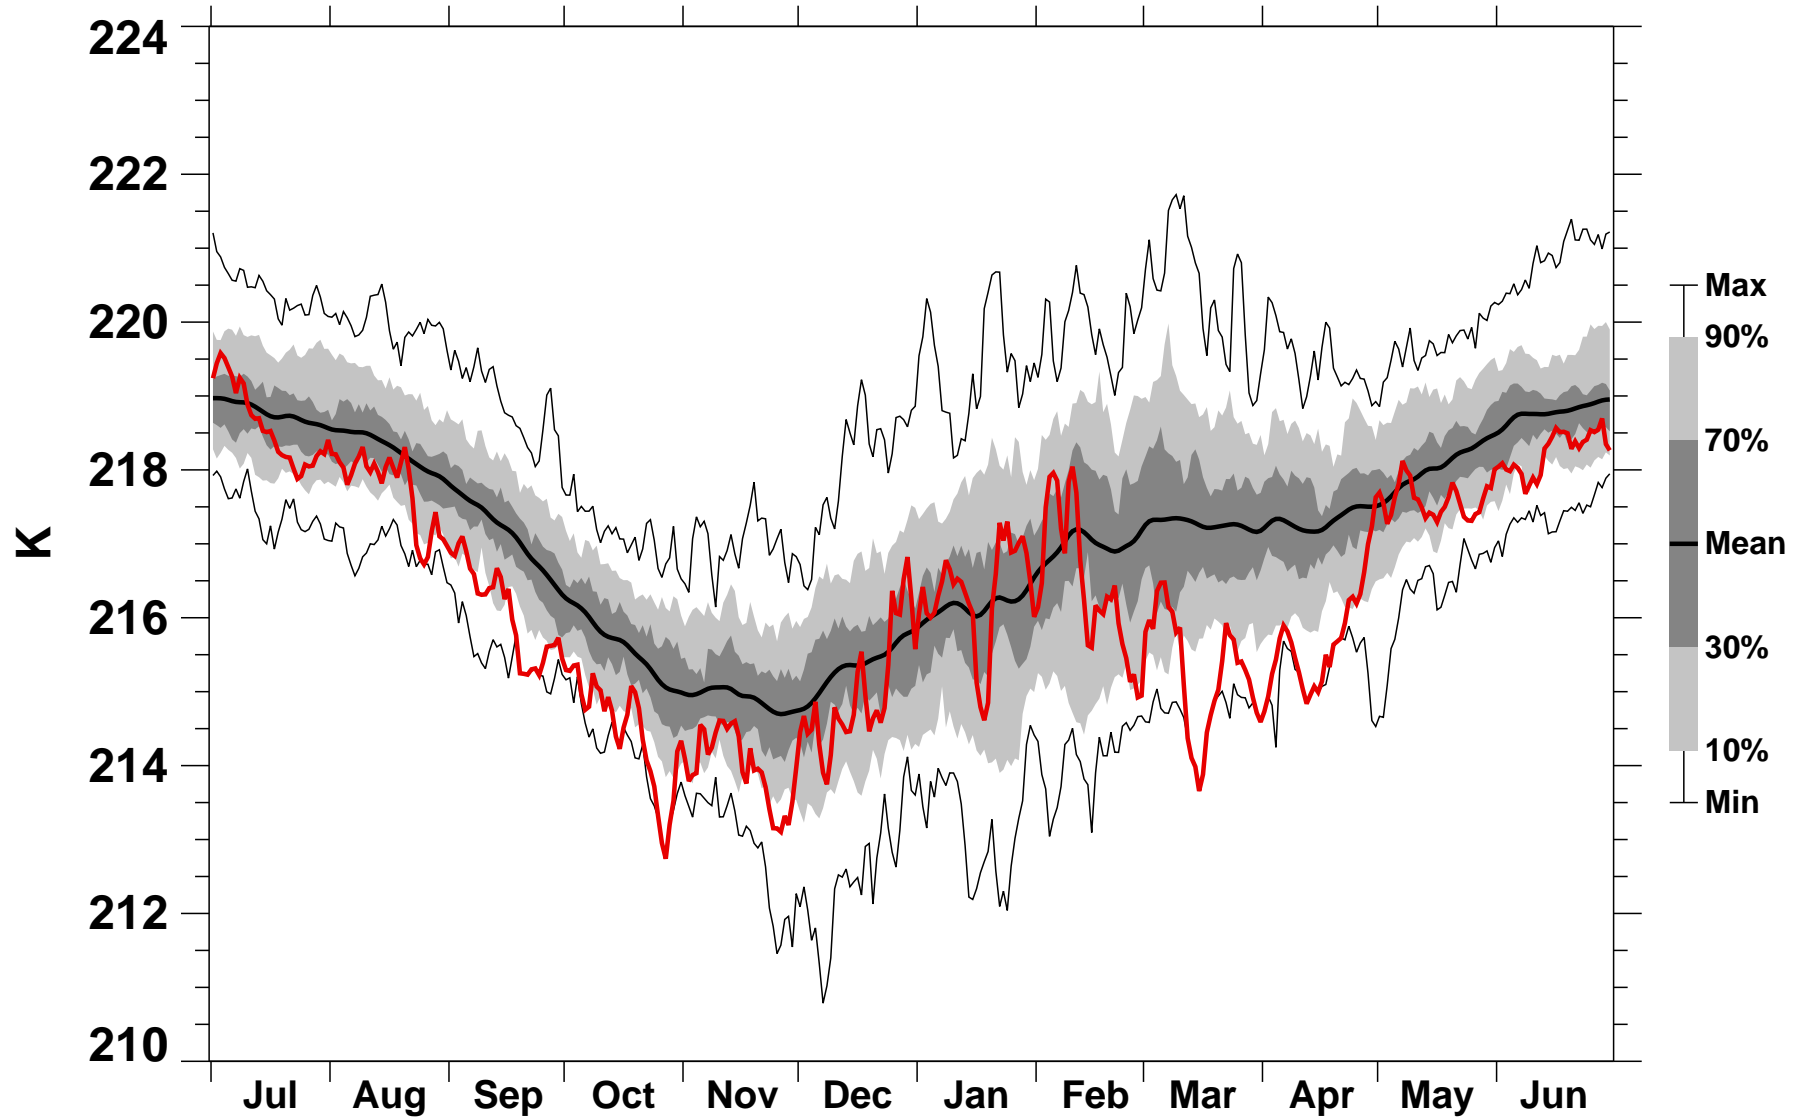

# 50°N Zonal Mean Temperature 70 hPa MERRA2

1978/1979–2022/2023

2007/2008