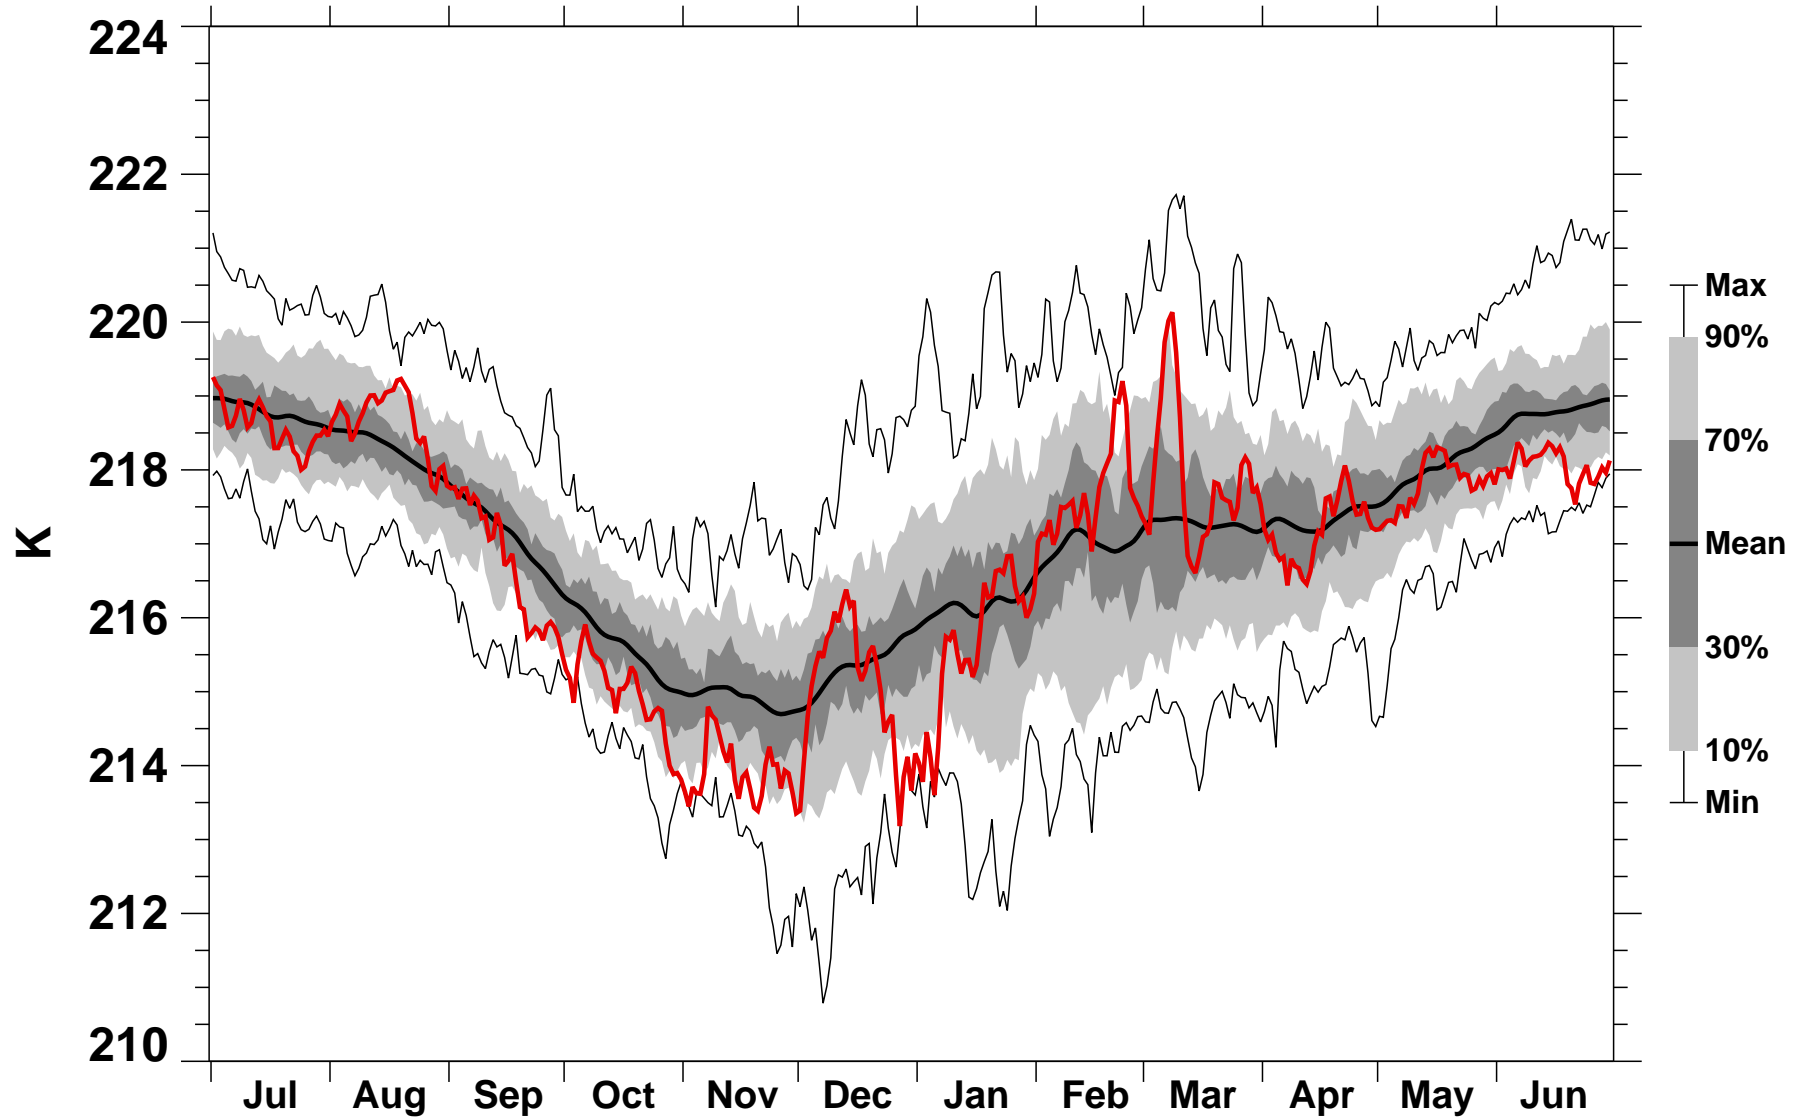

# 50°N Zonal Mean Temperature 70 hPa MERRA2

1978/1979–2022/2023

2004/2005