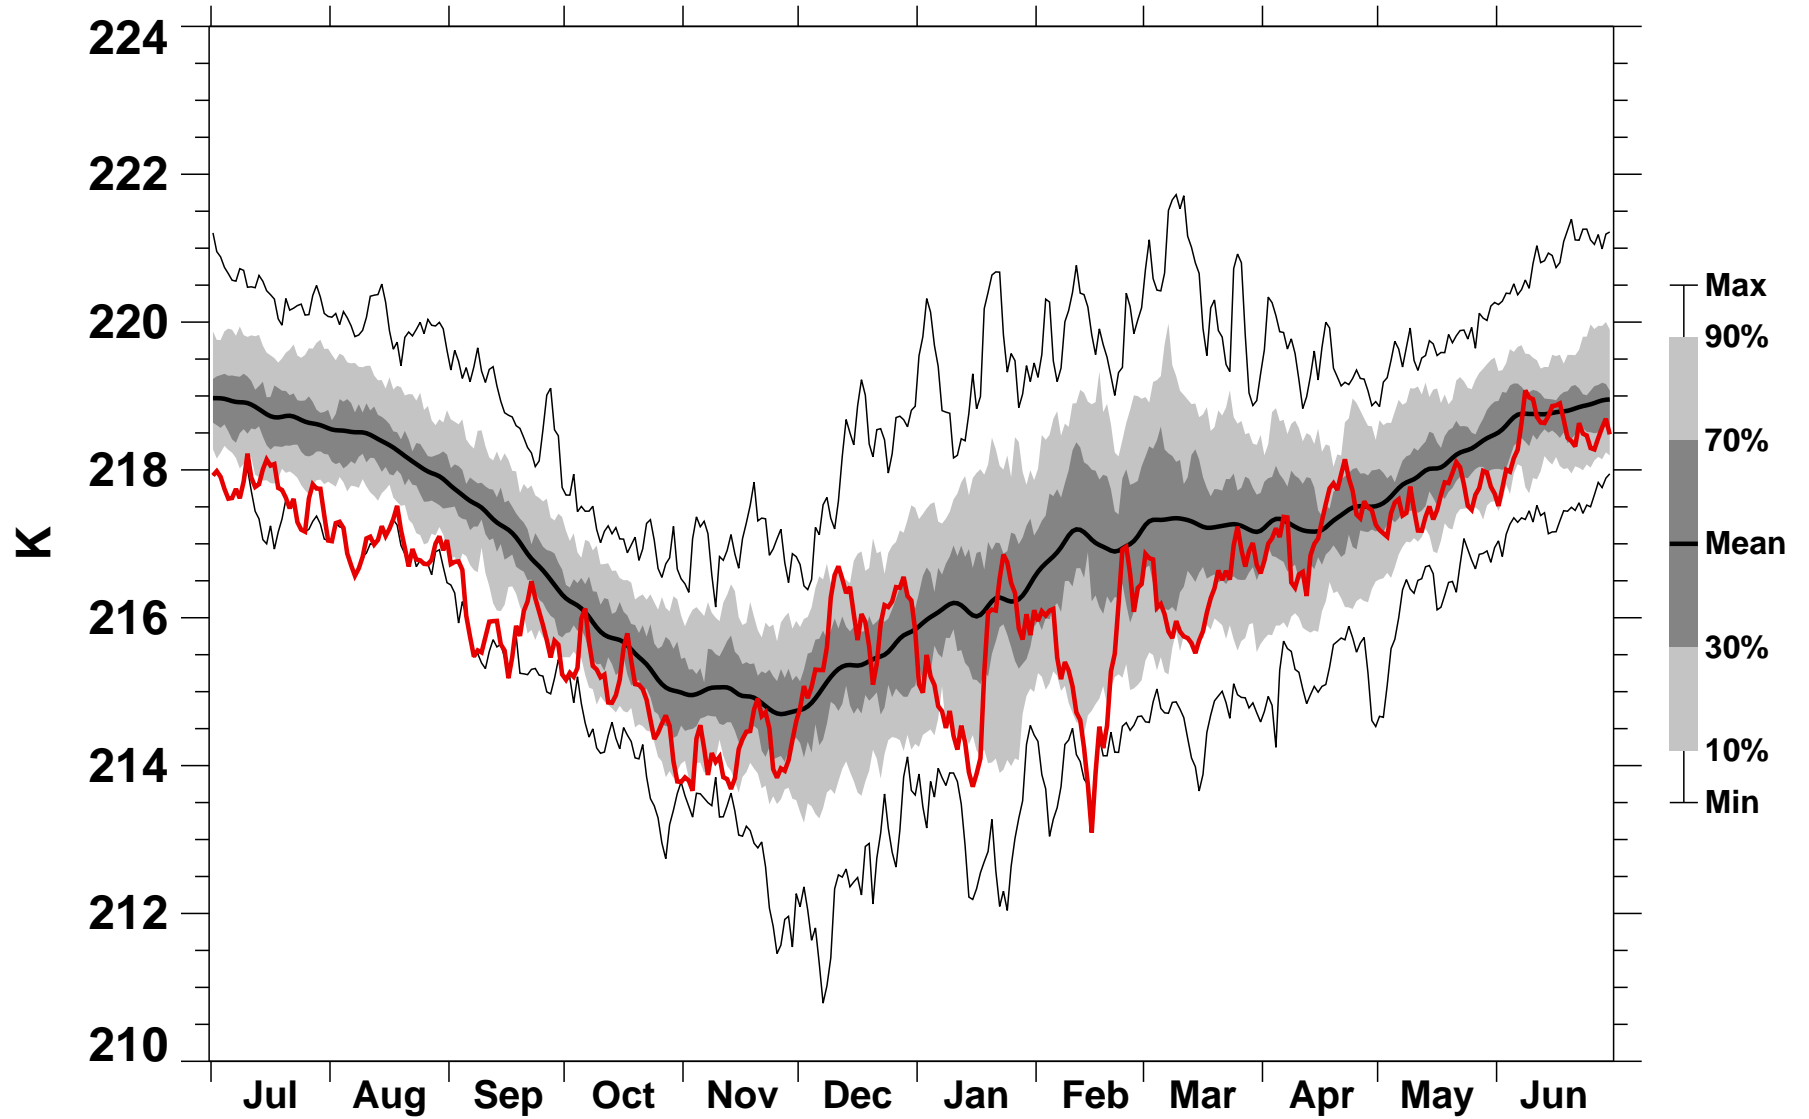

50°N Zonal Mean Temperature 70 hPa MERRA2

1978/1979–2022/2023

2000/2001